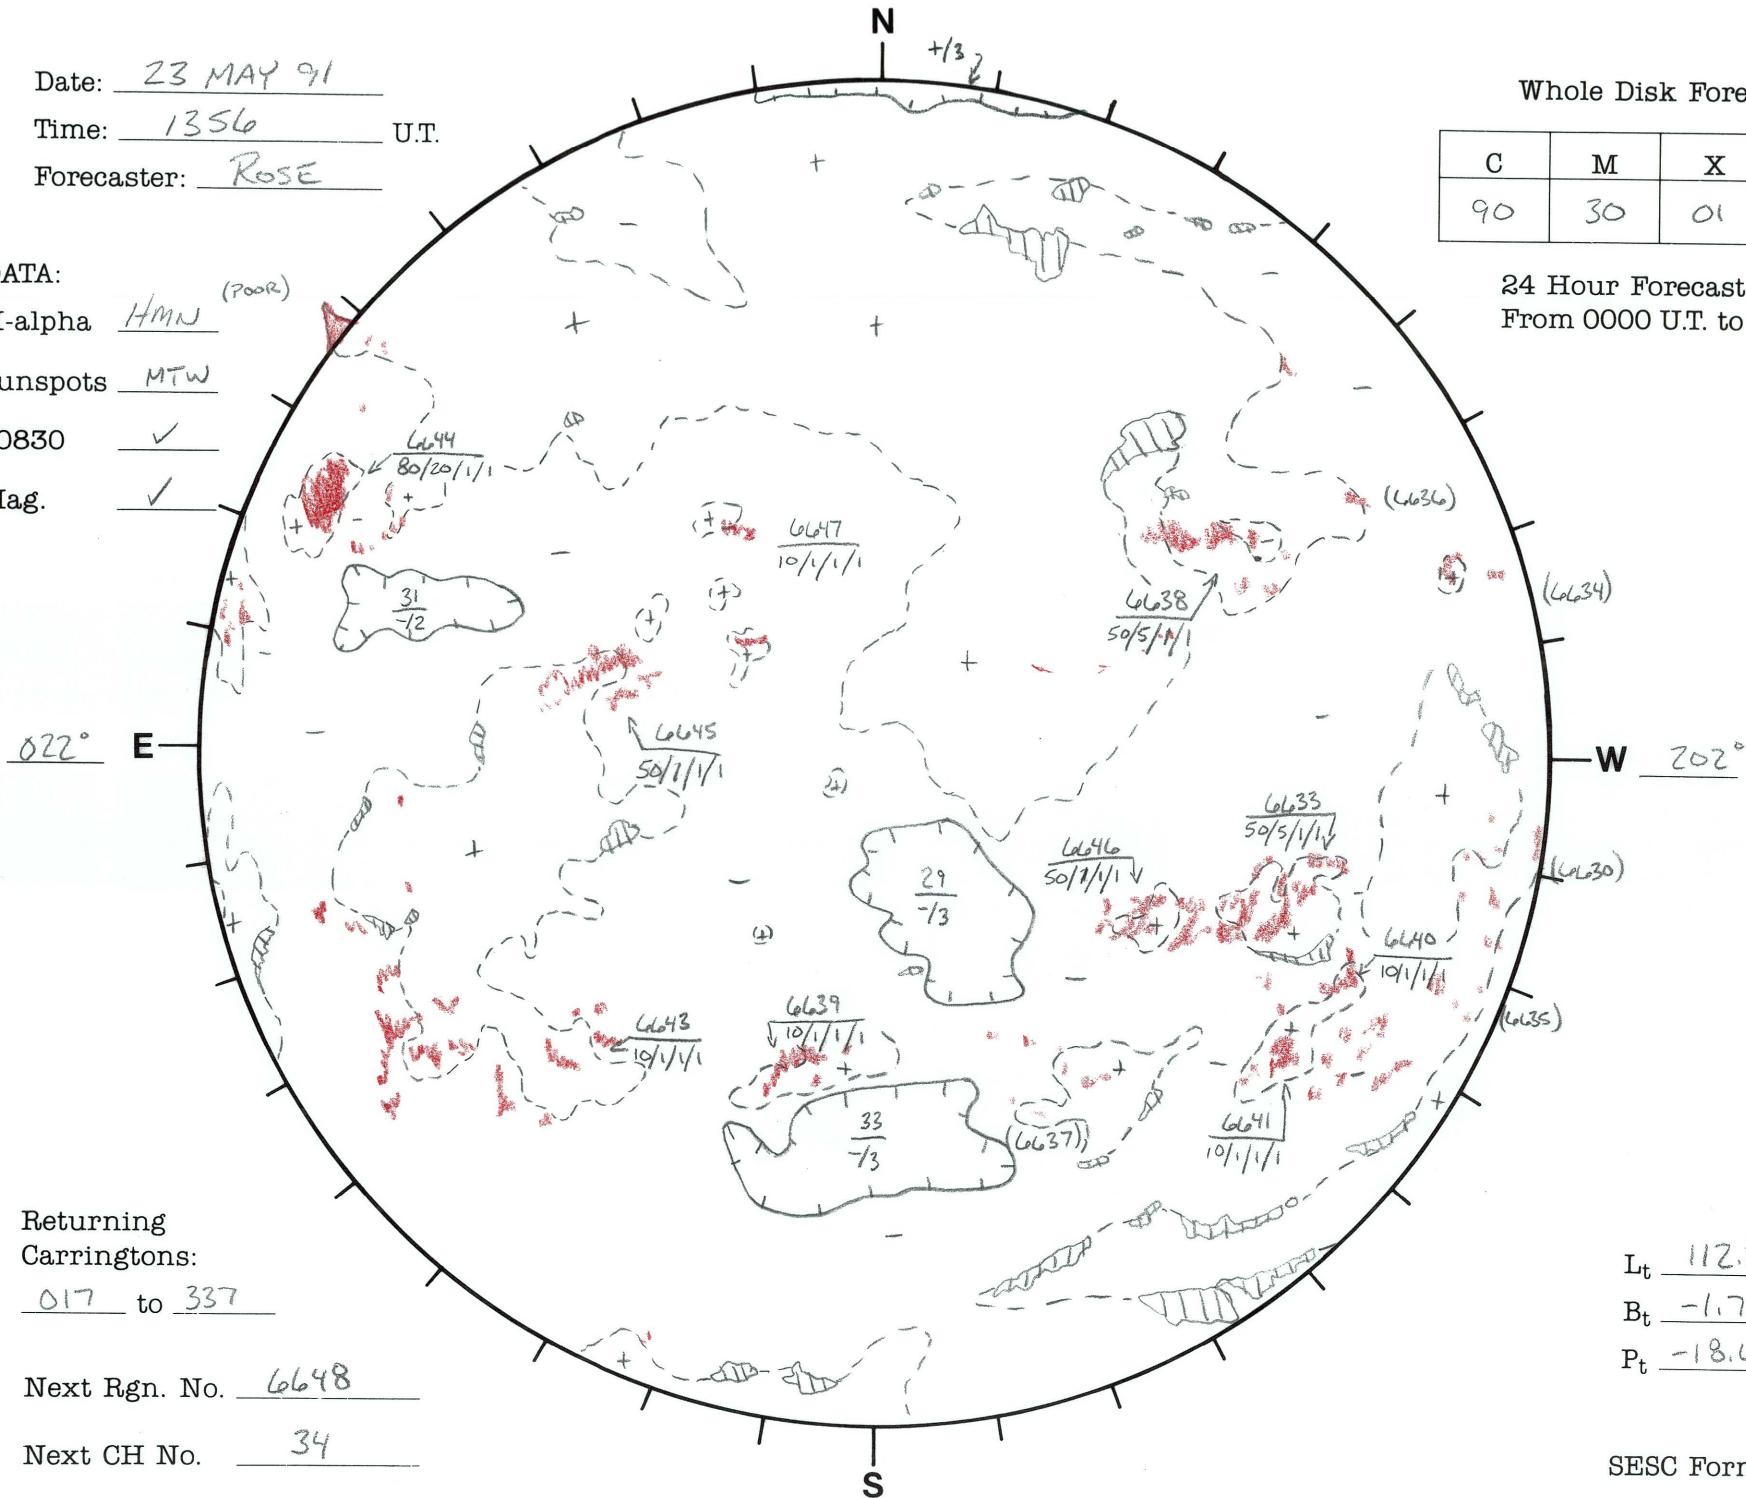

Date: 23 MAY 91  
 Time: 1356 U.T.  
 Forecaster: ROSE

Whole Disk Forecast

C	M	X	P
90	30	01	01

24 Hour Forecast  
 From 0000 U.T. to 0000 U.T.

DATA:  
 H-alpha HMN (Poor)  
 Sunspots MTW  
 10830   
 Mag.

Returning Carringtons:  
017 to 337

Next Rgn. No. 6648

Next CH No. 34

$L_t$  112.2°  
 $B_t$  -1.7°  
 $P_t$  -18.6°