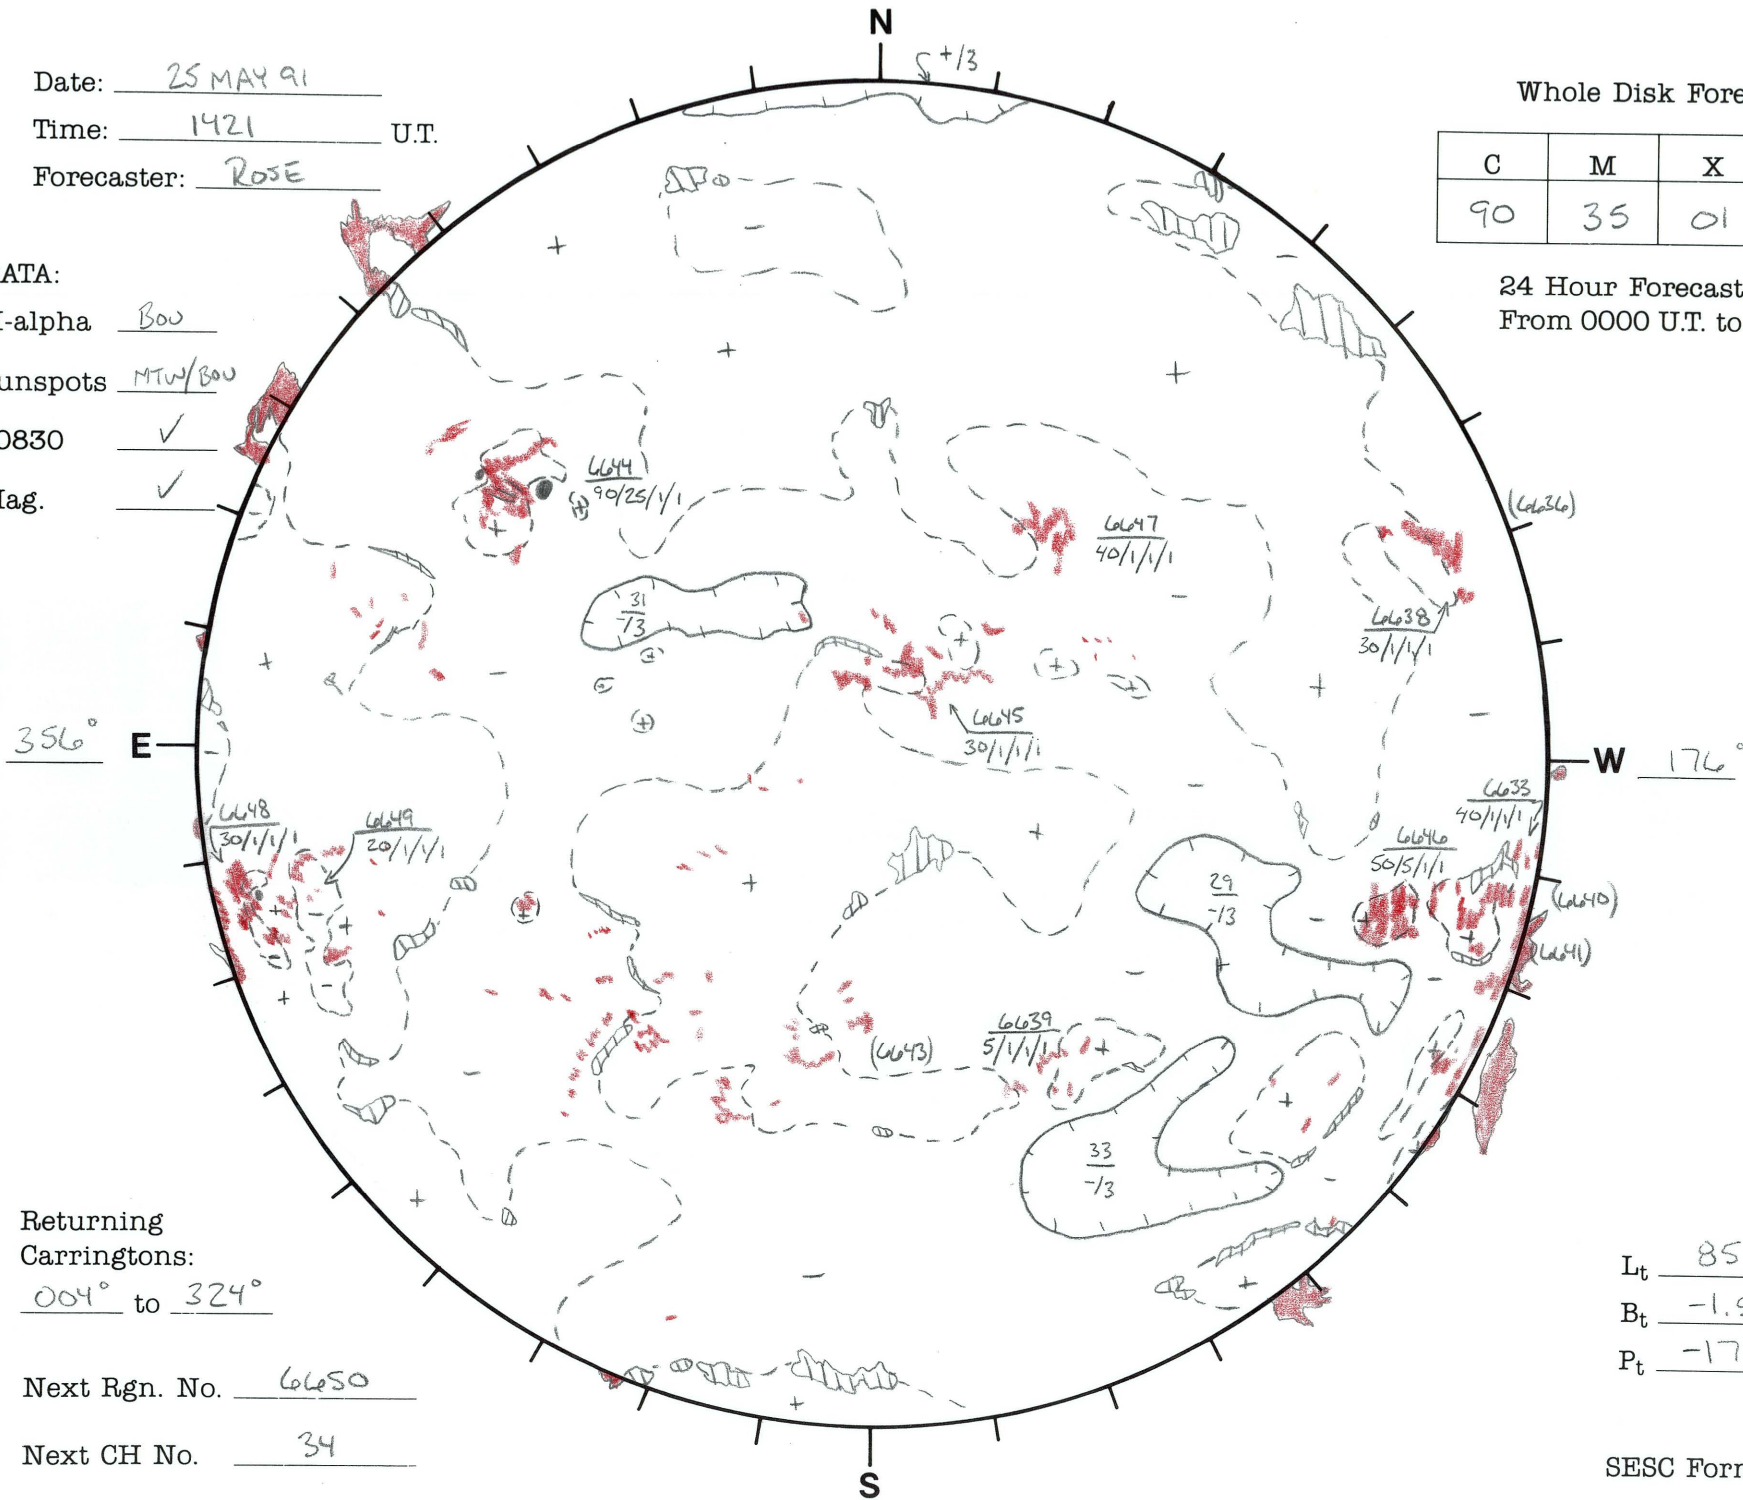

Date: 25 MAY 91
 Time: 1421 U.T.
 Forecaster: ROSE

Whole Disk Forecast

C	M	X	P
90	35	01	01

24 Hour Forecast
 From 0000 U.T. to 0000 U.T.

DATA:
 H-alpha Bou
 Sunspots MTW/Bou
 10830
 Mag.

Returning Carringtons:
004° to 324°

Next Rgn. No. 6650

Next CH No. 34

L_t 85.5°
 B_t -1.5°
 P_t -17.9°