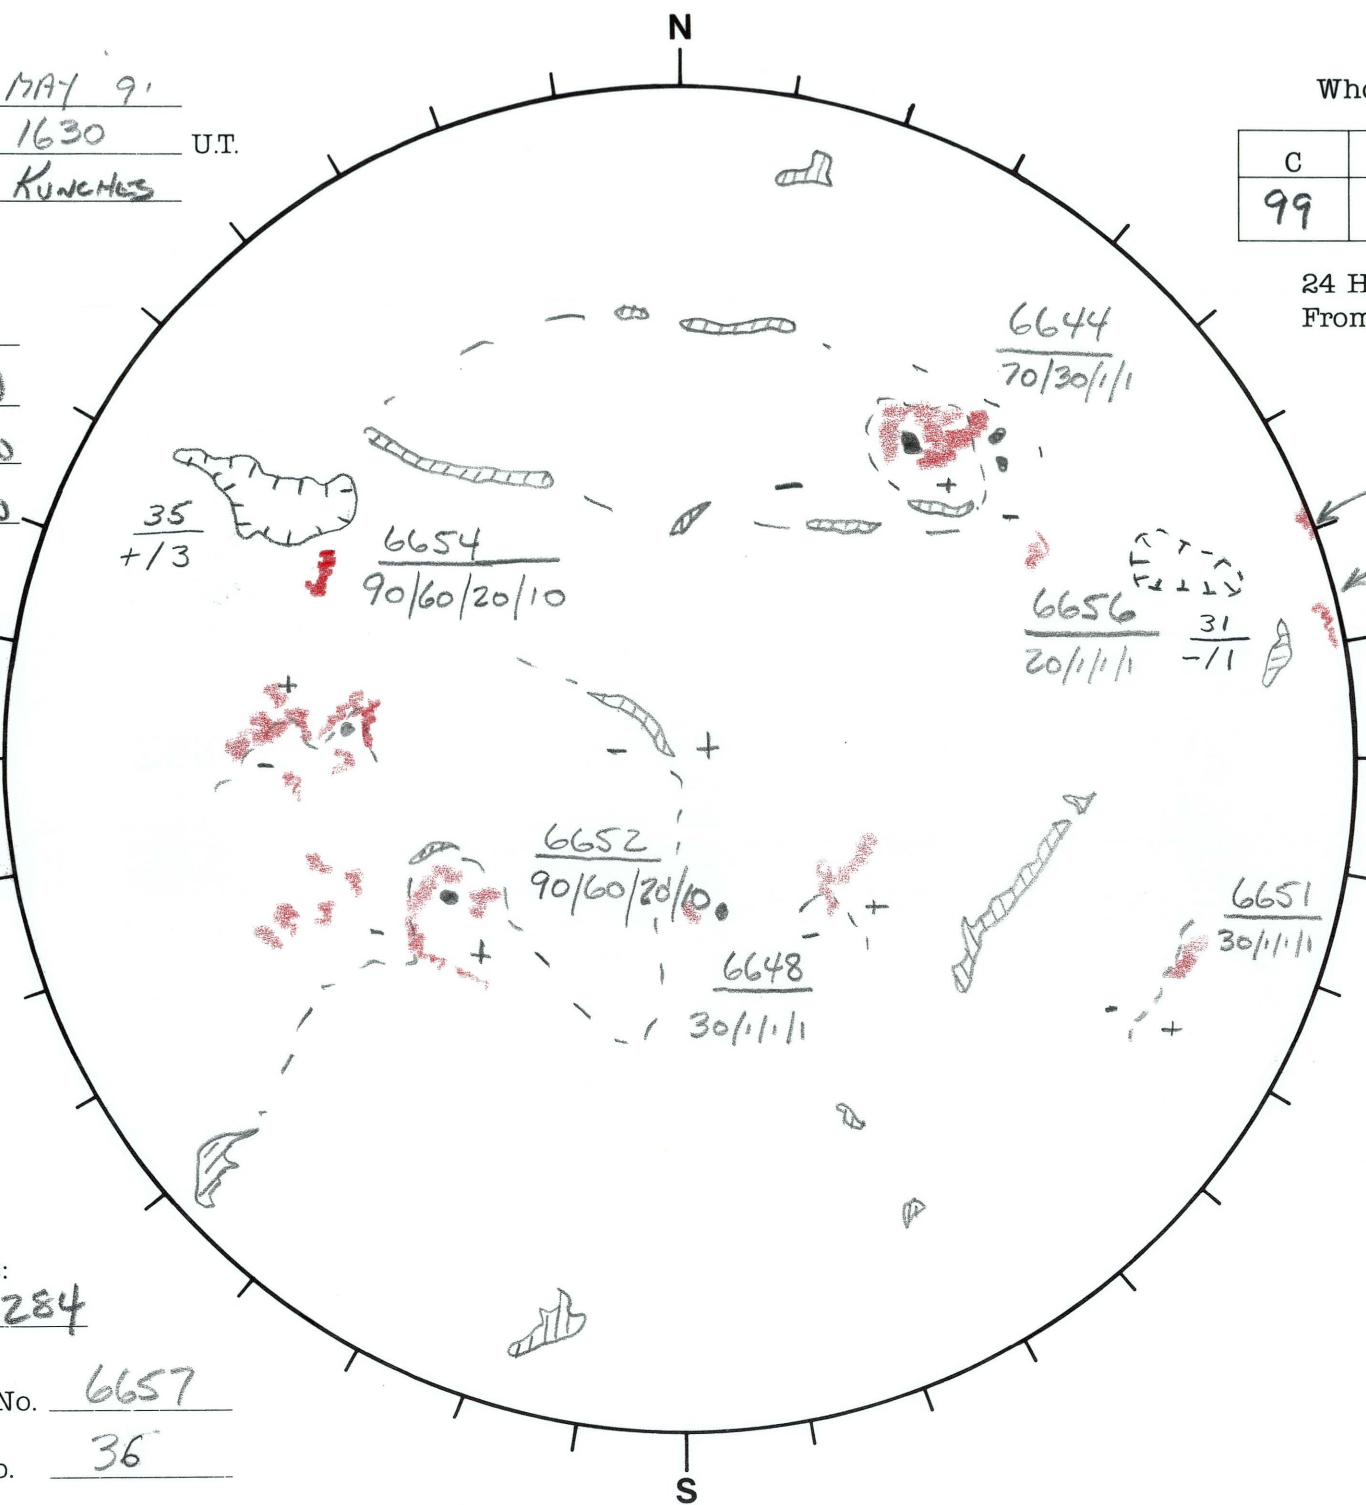

Date: 30 MAY 91  
 Time: 1630 U.T.  
 Forecaster: KUNCHES

Whole Disk Forecast

C	M	X	P
99	80	40	20

24 Hour Forecast  
 From 0000 U.T. to 0000 U.T.

DATA:  
 H-alpha B00  
 Sunspots B00  
 10830 KPNO  
 Mag. KPNO

288 E

W 108

Returning Carringtons:  
244 to 284

L<sub>t</sub> 018  
 B<sub>t</sub> -0.9  
 P<sub>t</sub> -16.1

Next Rgn. No. 6657

Next CH No. 36