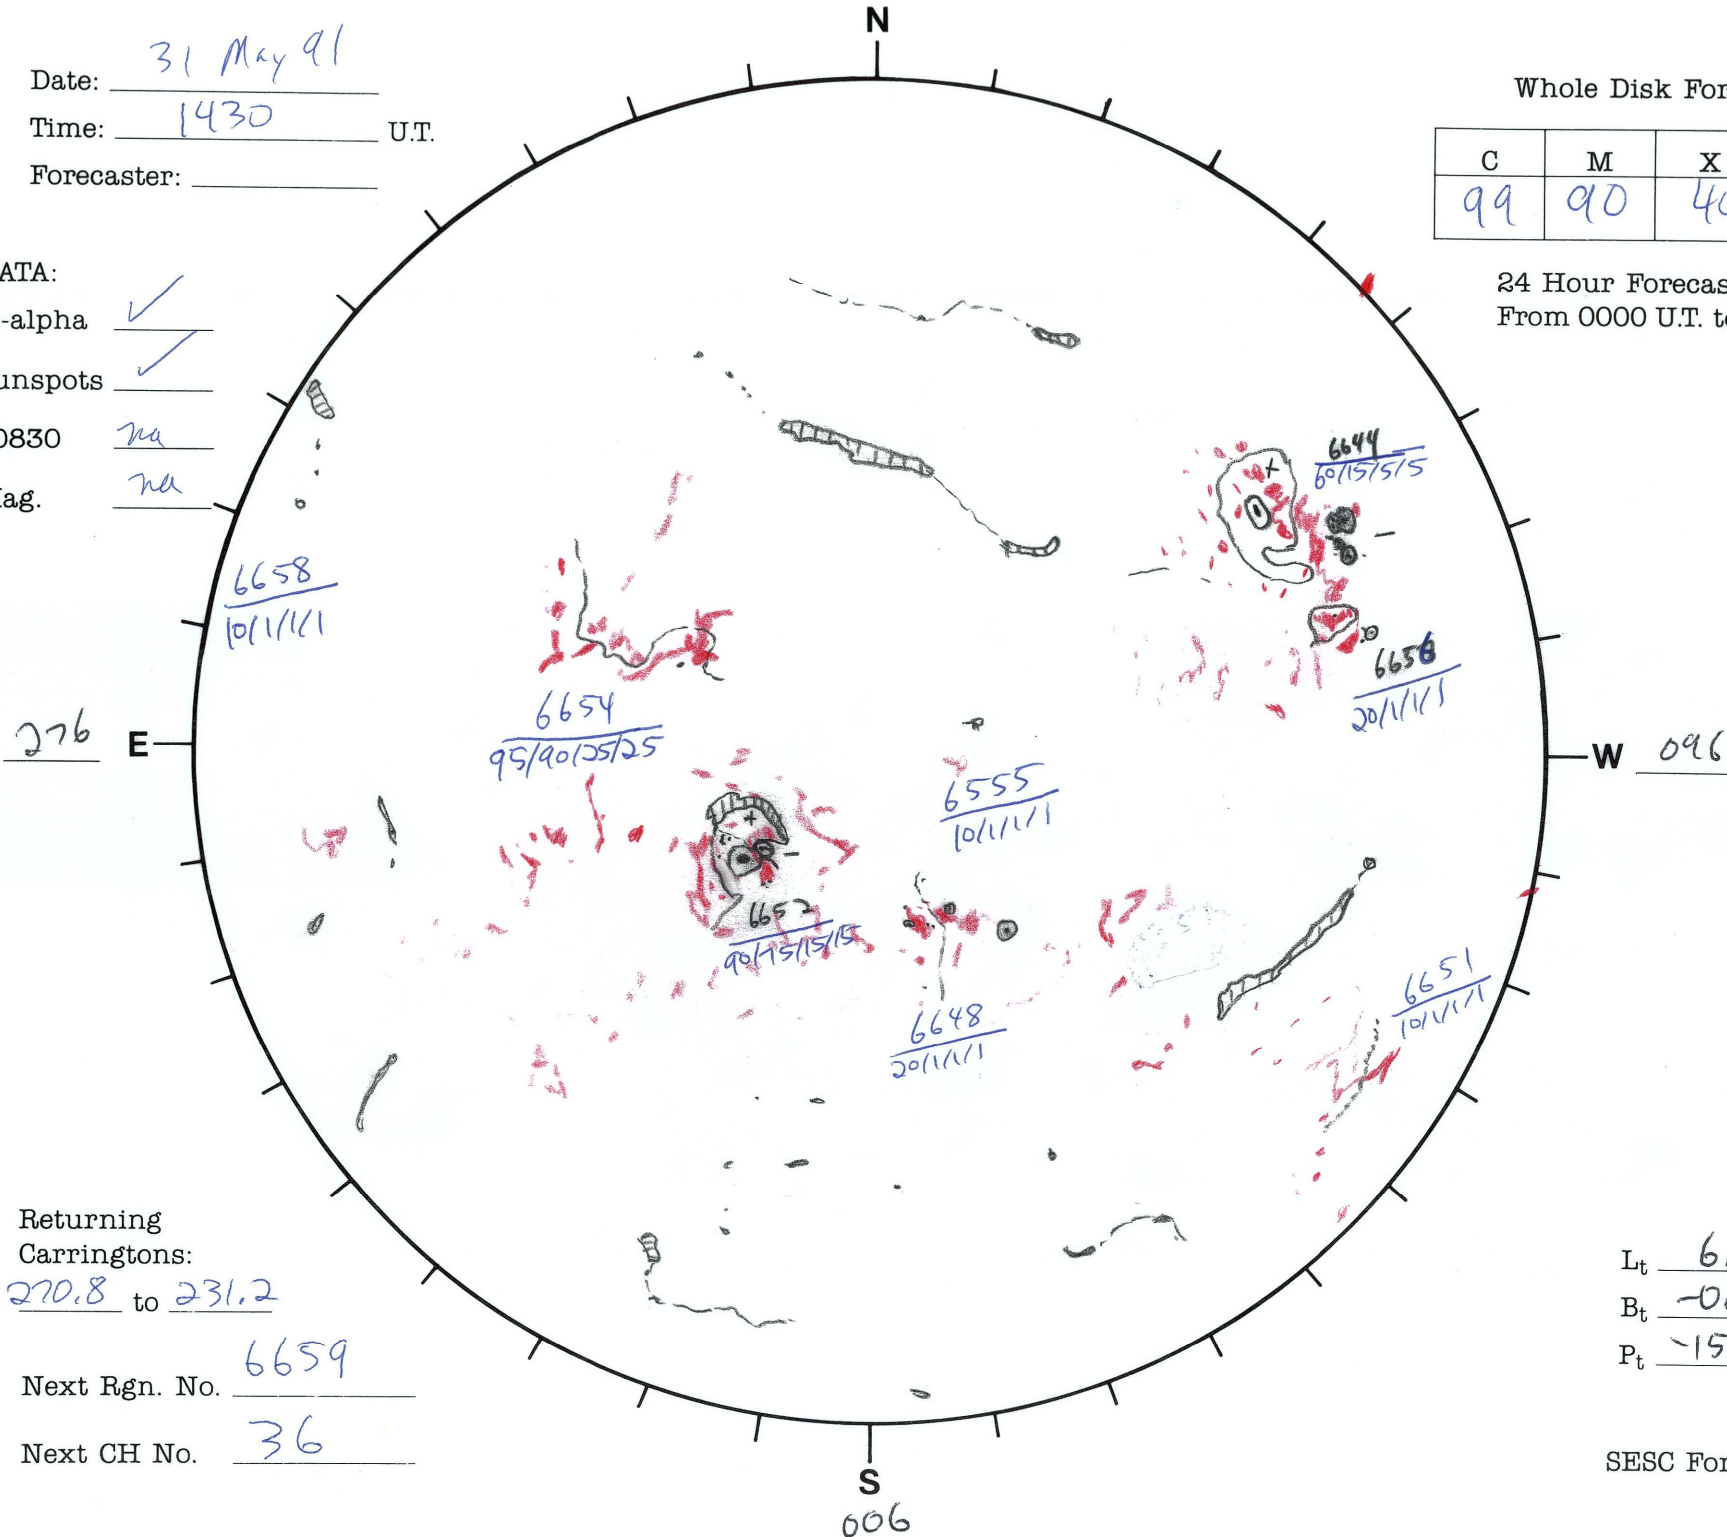

Date: 31 May 91
 Time: 1430 U.T.
 Forecaster: _____

Whole Disk Forecast

| C | M | X | P |
|----|----|----|----|
| 99 | 90 | 40 | 40 |

24 Hour Forecast
 From 0000 U.T. to 0000 U.T.

DATA:
 H-alpha
 Sunspots
 10830 na
 Mag. na

Returning Carringtons:
270.8 to 231.2

Next Rgn. No. 6659

Next CH No. 36

L_t 6.1
 B_t -0.8
 P_t -15.8