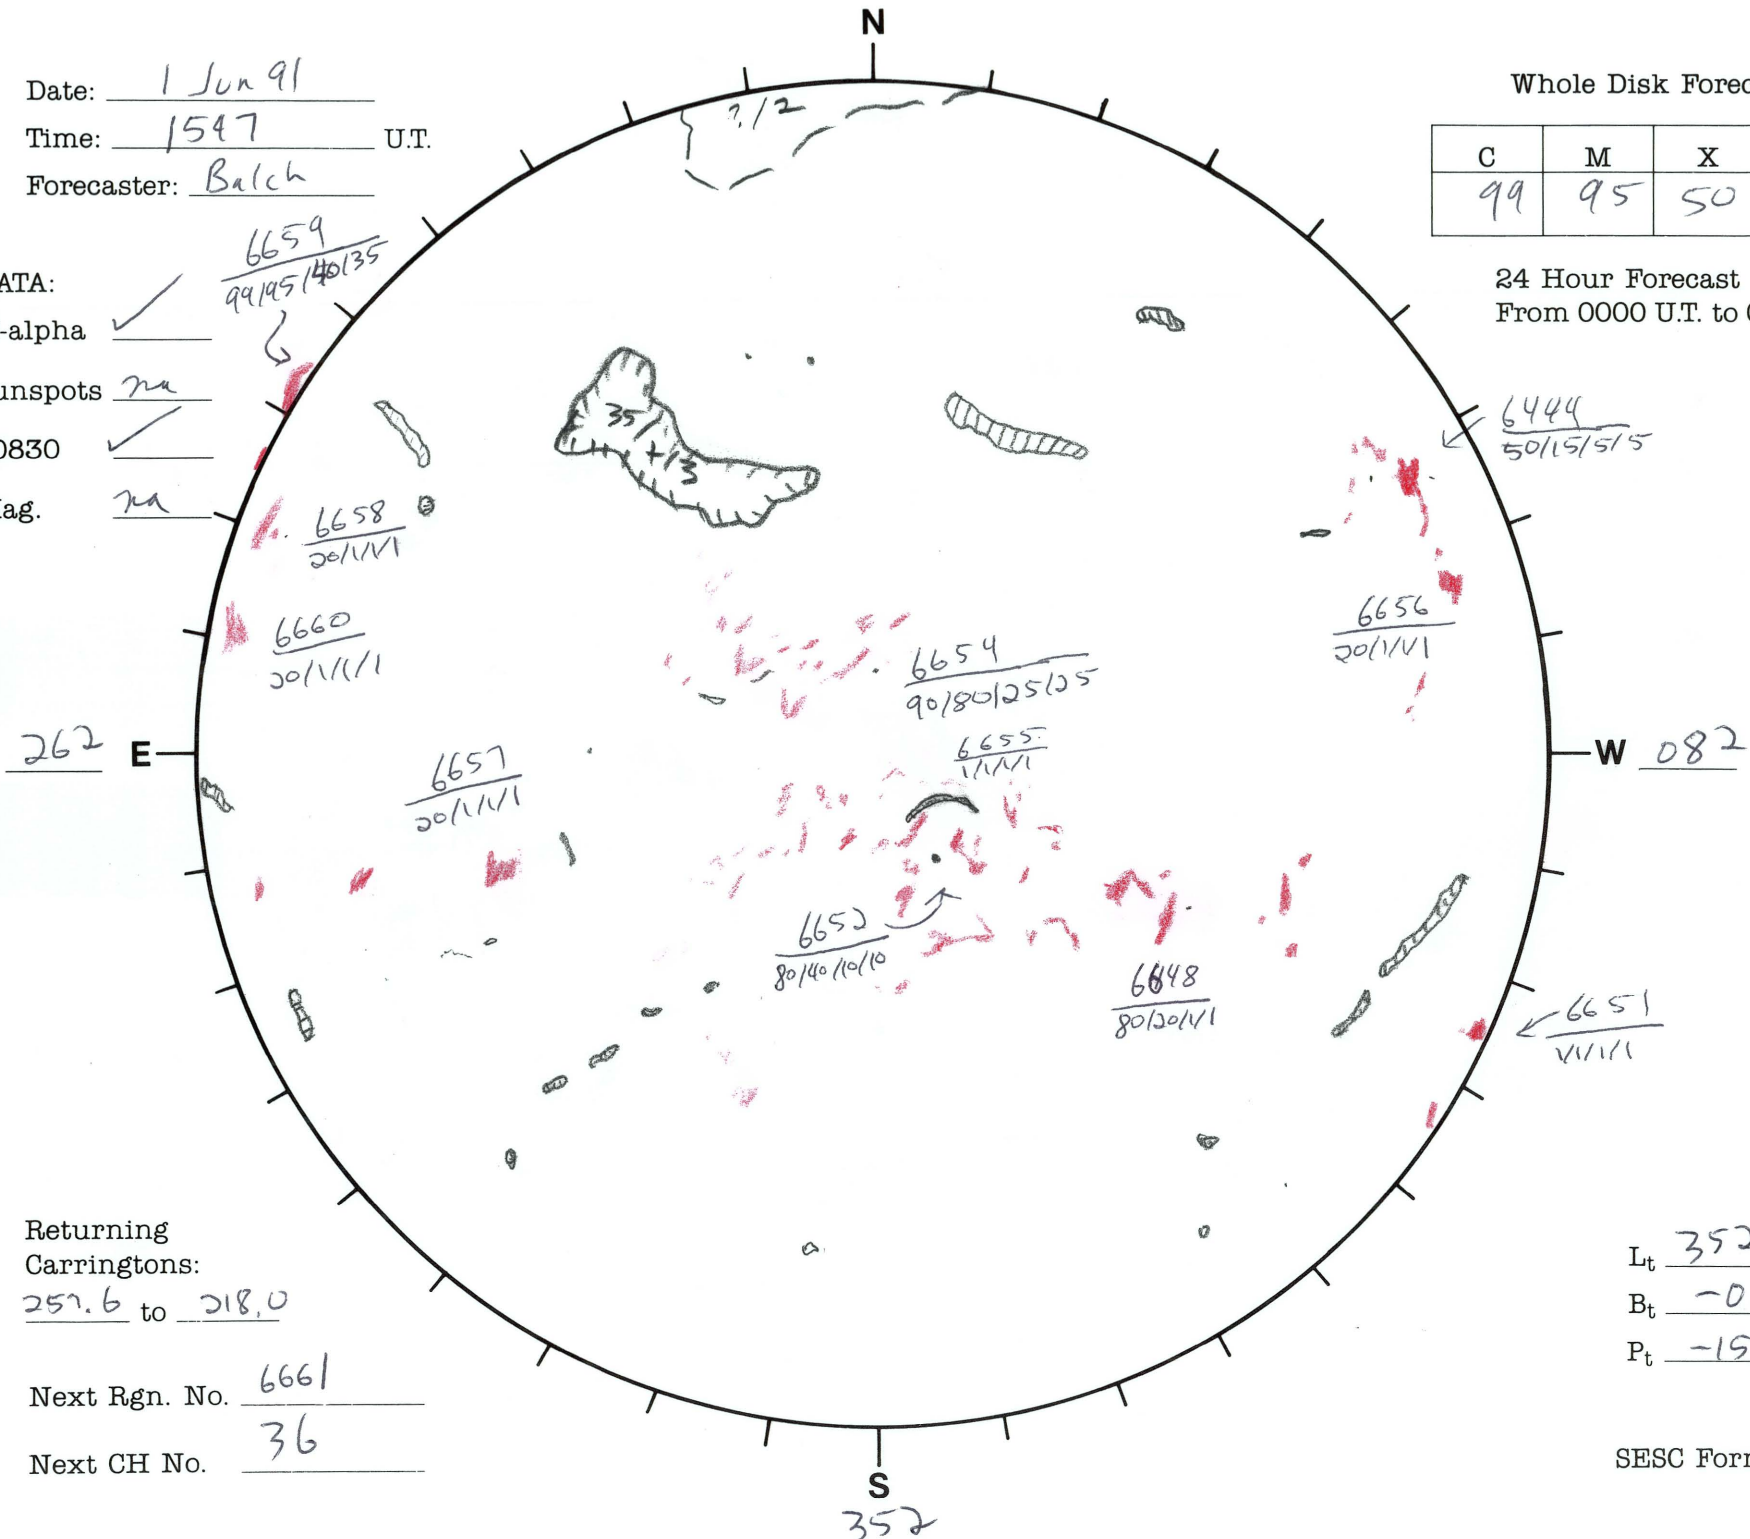

Date: 1 Jun 91
 Time: 1547 U.T.
 Forecaster: Balch

Whole Disk Forecast

C	M	X	P
99	95	50	40

24 Hour Forecast
 From 0000 U.T. to 0000 U.T.

DATA:
 H-alpha
 Sunspots na
 10830
 Mag. na

Returning Carringtons:
257.6 to 218.0

Next Rgn. No. 6661
 Next CH No. 36

L_t 352.1
 B_t -0.6
 P_t -15.4