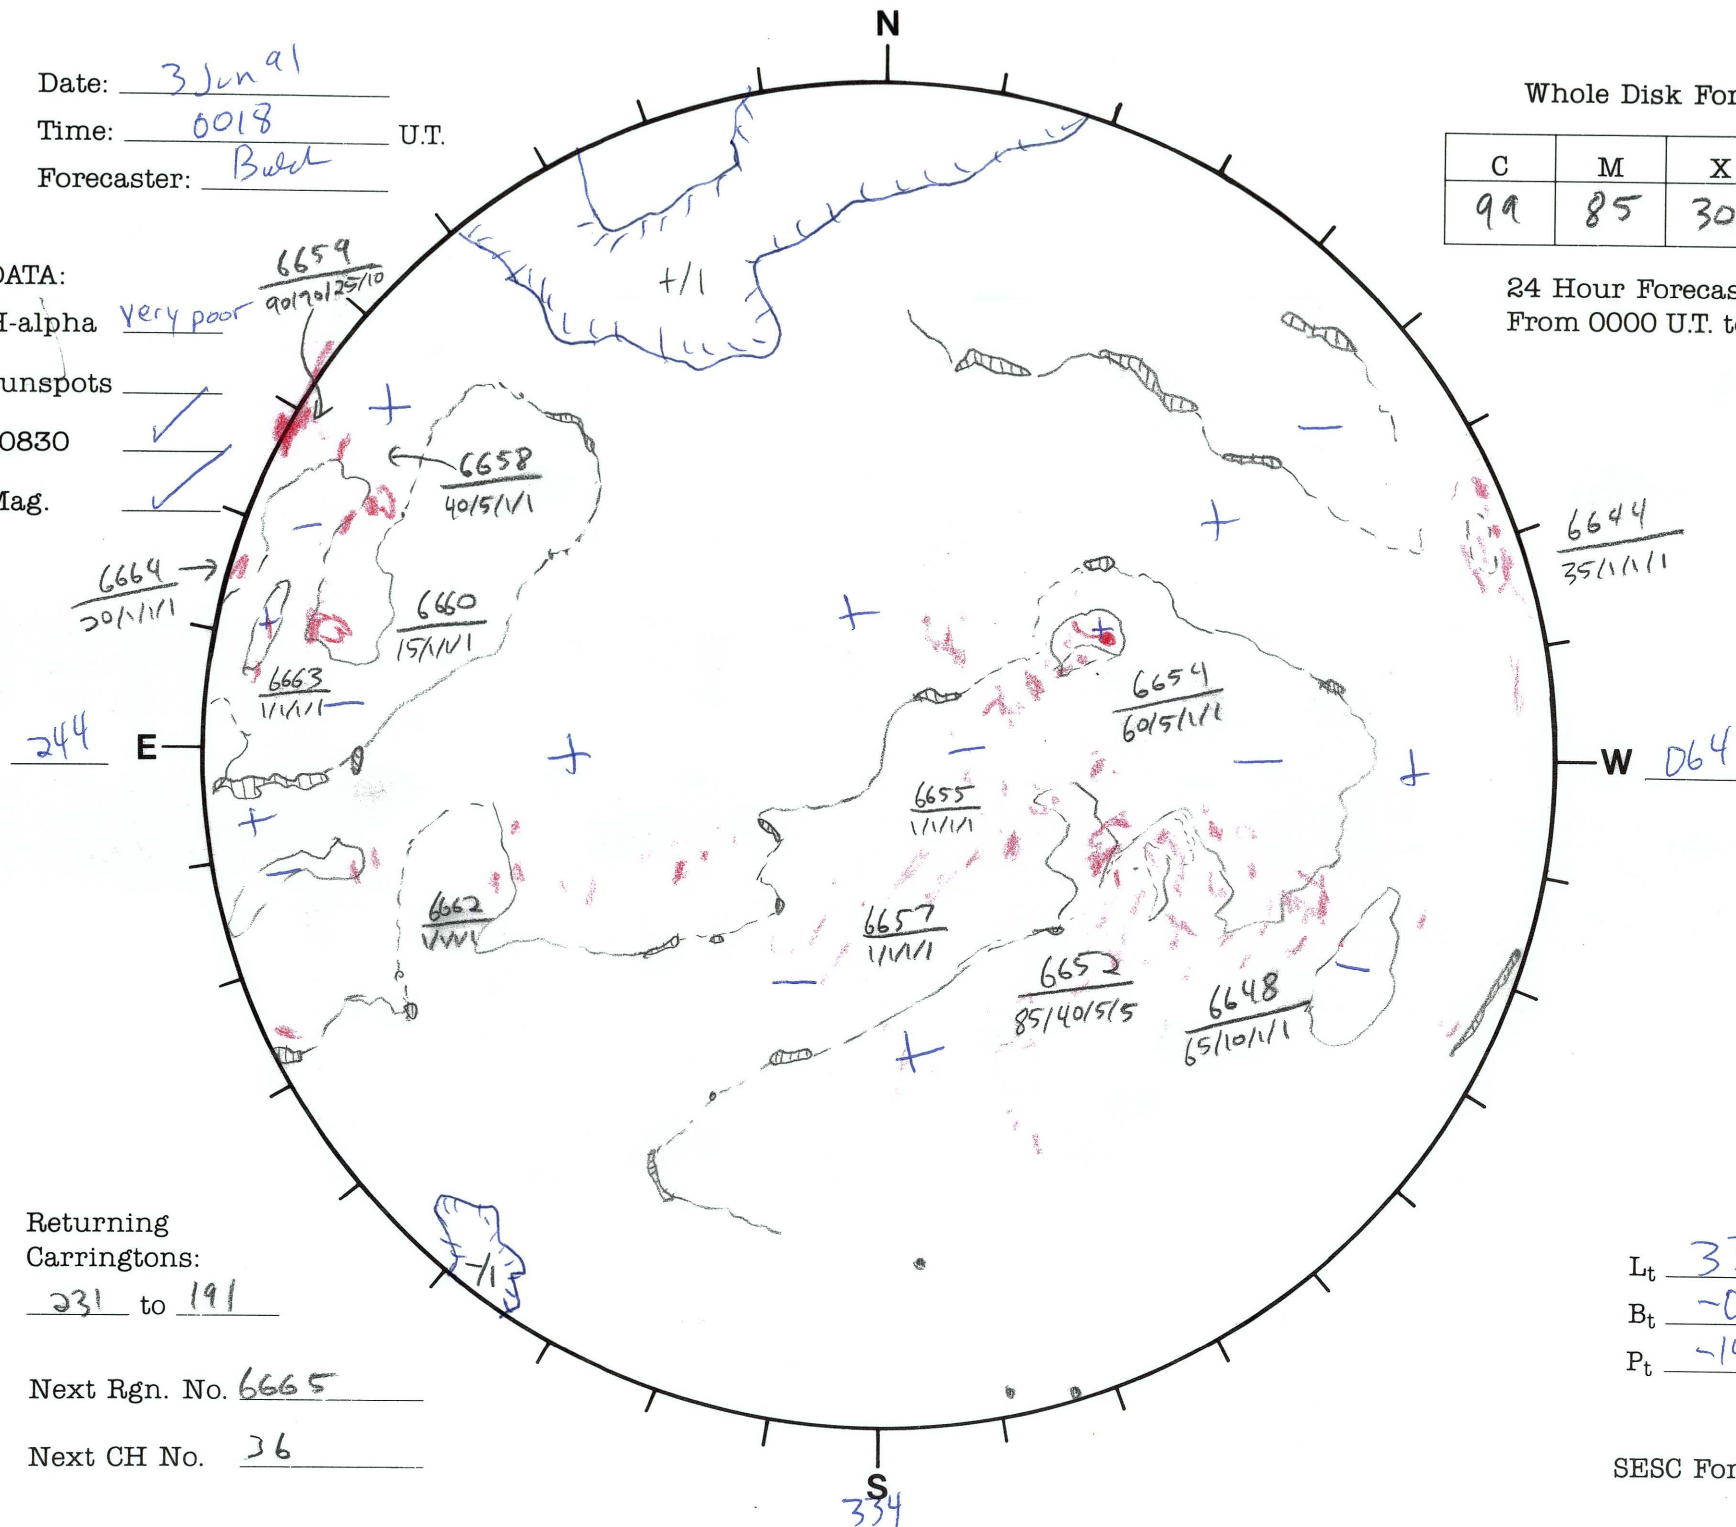

Date: 3 Jun 91
 Time: 0018 U.T.
 Forecaster: Bulch

Whole Disk Forecast

C	M	X	P
99	85	30	15

24 Hour Forecast
 From 0000 U.T. to 0000 U.T.

DATA:
 H-alpha very poor
 Sunspots ✓
 10830 ✓
 Mag. ✓

Returning Carringtons:
331 to 191

Next Rgn. No. 6665

Next CH No. 36

L_t 334.2
 B_t -0.5
 P_t -14.9