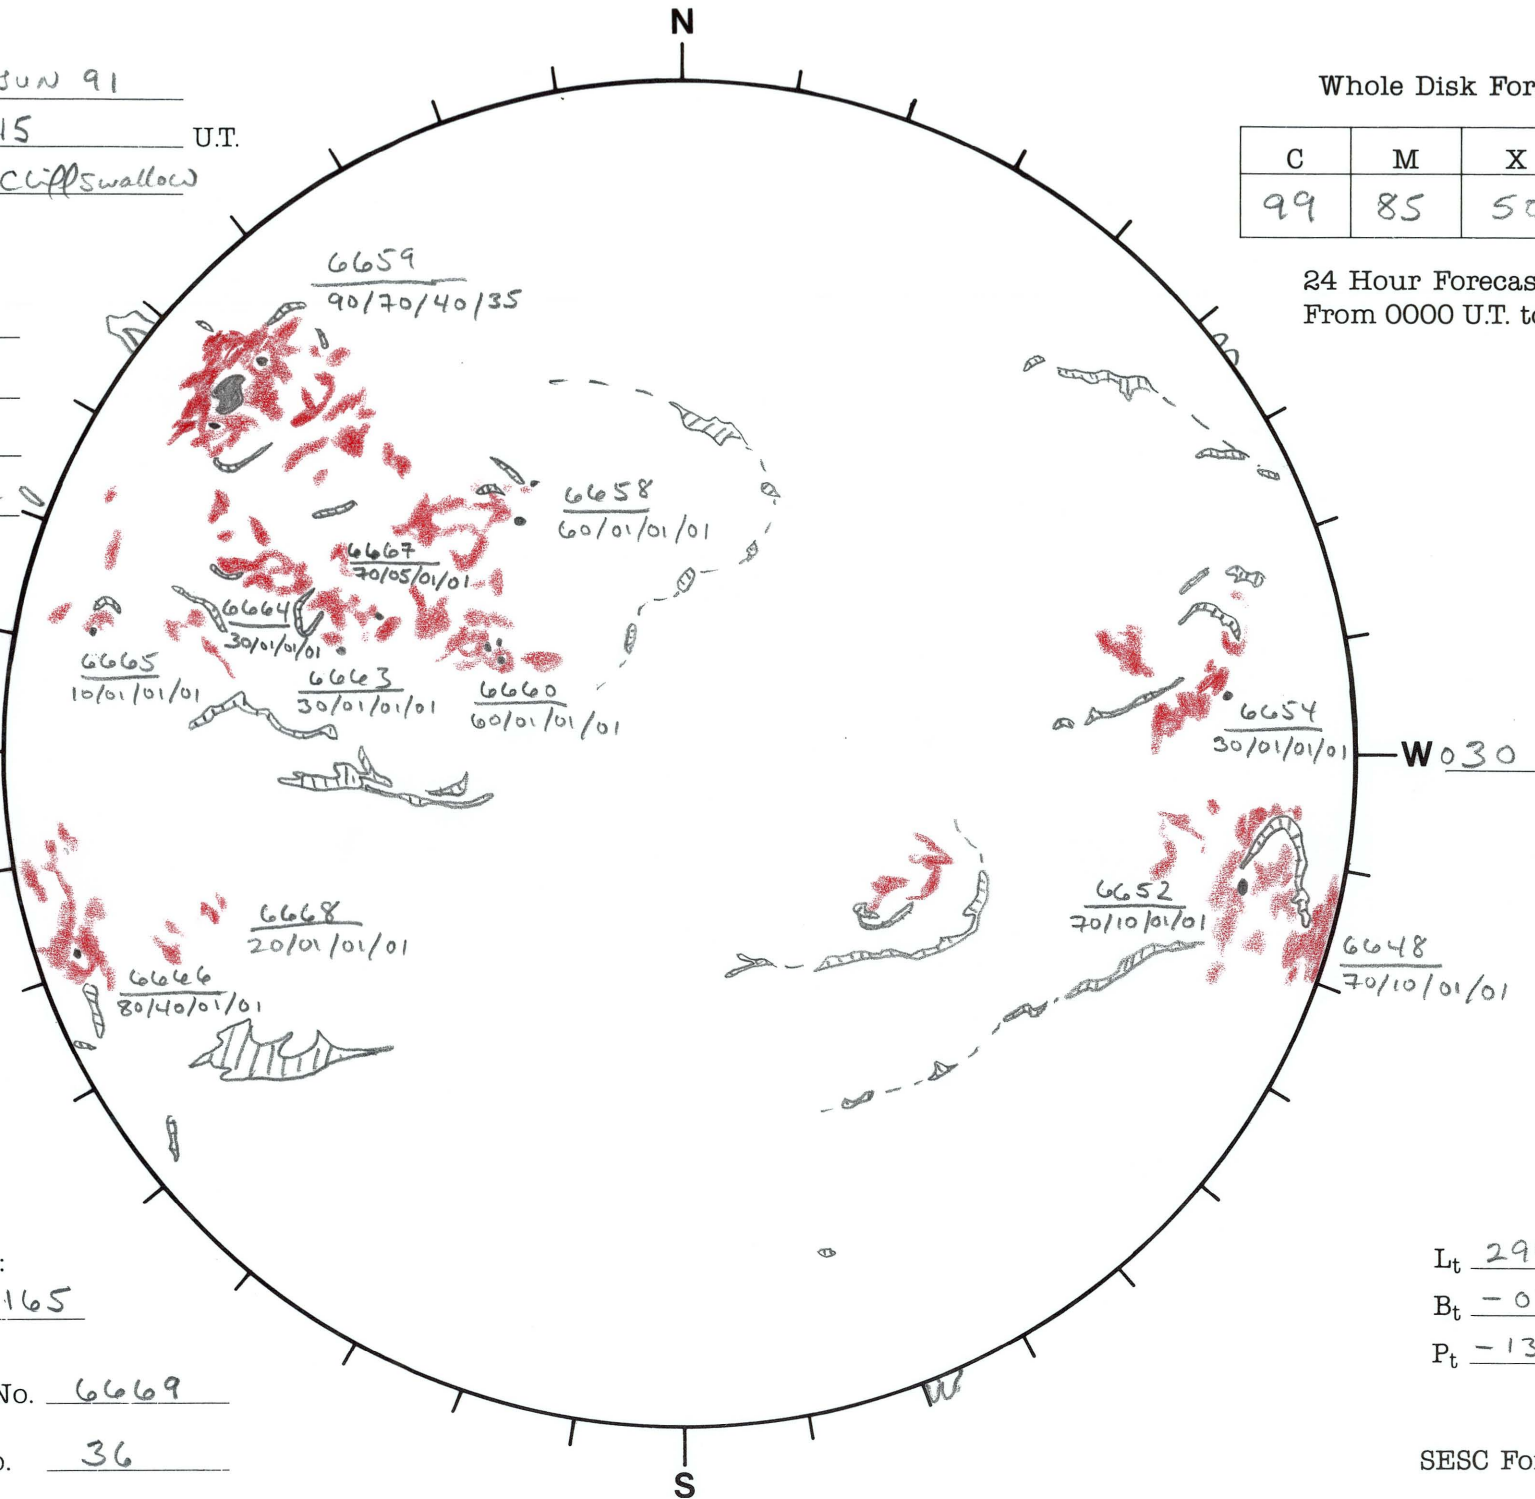

Date: 05 JUN 91  
 Time: 1445 U.T.  
 Forecaster: Cliff Swallow

Whole Disk Forecast

C	M	X	P
99	85	50	35

24 Hour Forecast  
 From 0000 U.T. to 0000 U.T.

DATA:  
 H-alpha   
 Sunspots   
 10830 NA  
 Mag. NA

Returning  
 Carringtons:  
205 to 165

L<sub>t</sub> 299.8  
 B<sub>t</sub> -0.2  
 P<sub>t</sub> -13.9

Next Rgn. No. 6669

Next CH No. 36