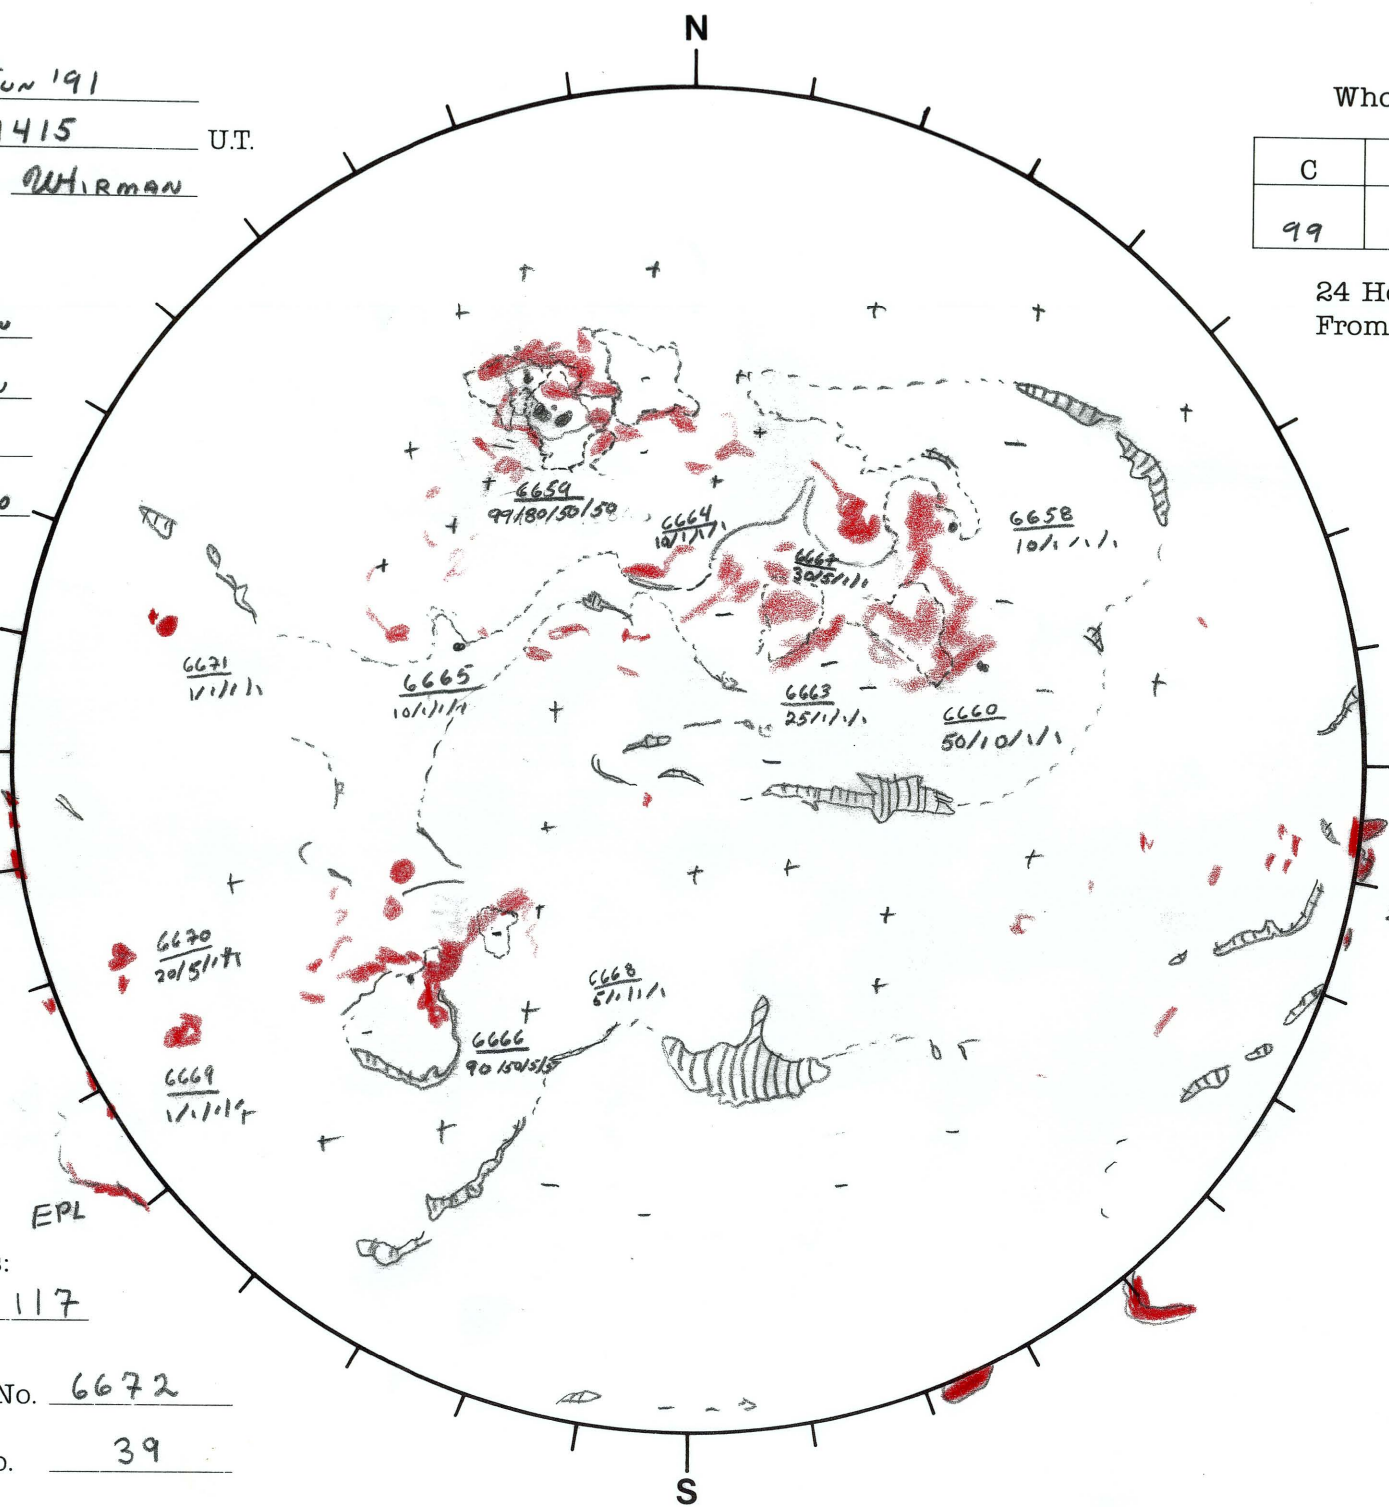

Date: 8 Jun 191
 Time: 1415 U.T.
 Forecaster: WHIRMAN

Whole Disk Forecast

C	M	X	P
99	85	50	50

24 Hour Forecast
 From 0000 U.T. to 0000 U.T.

DATA:
 H-alpha Bov
 Sunspots Bov
 10830 _____
 Mag. KPNO

170 E

W 350

Returning Carringtons:
170 to 117

L_t 260.3
 B_t 0.2
 P_t -12.7

Next Rgn. No. 6672
 Next CH No. 39