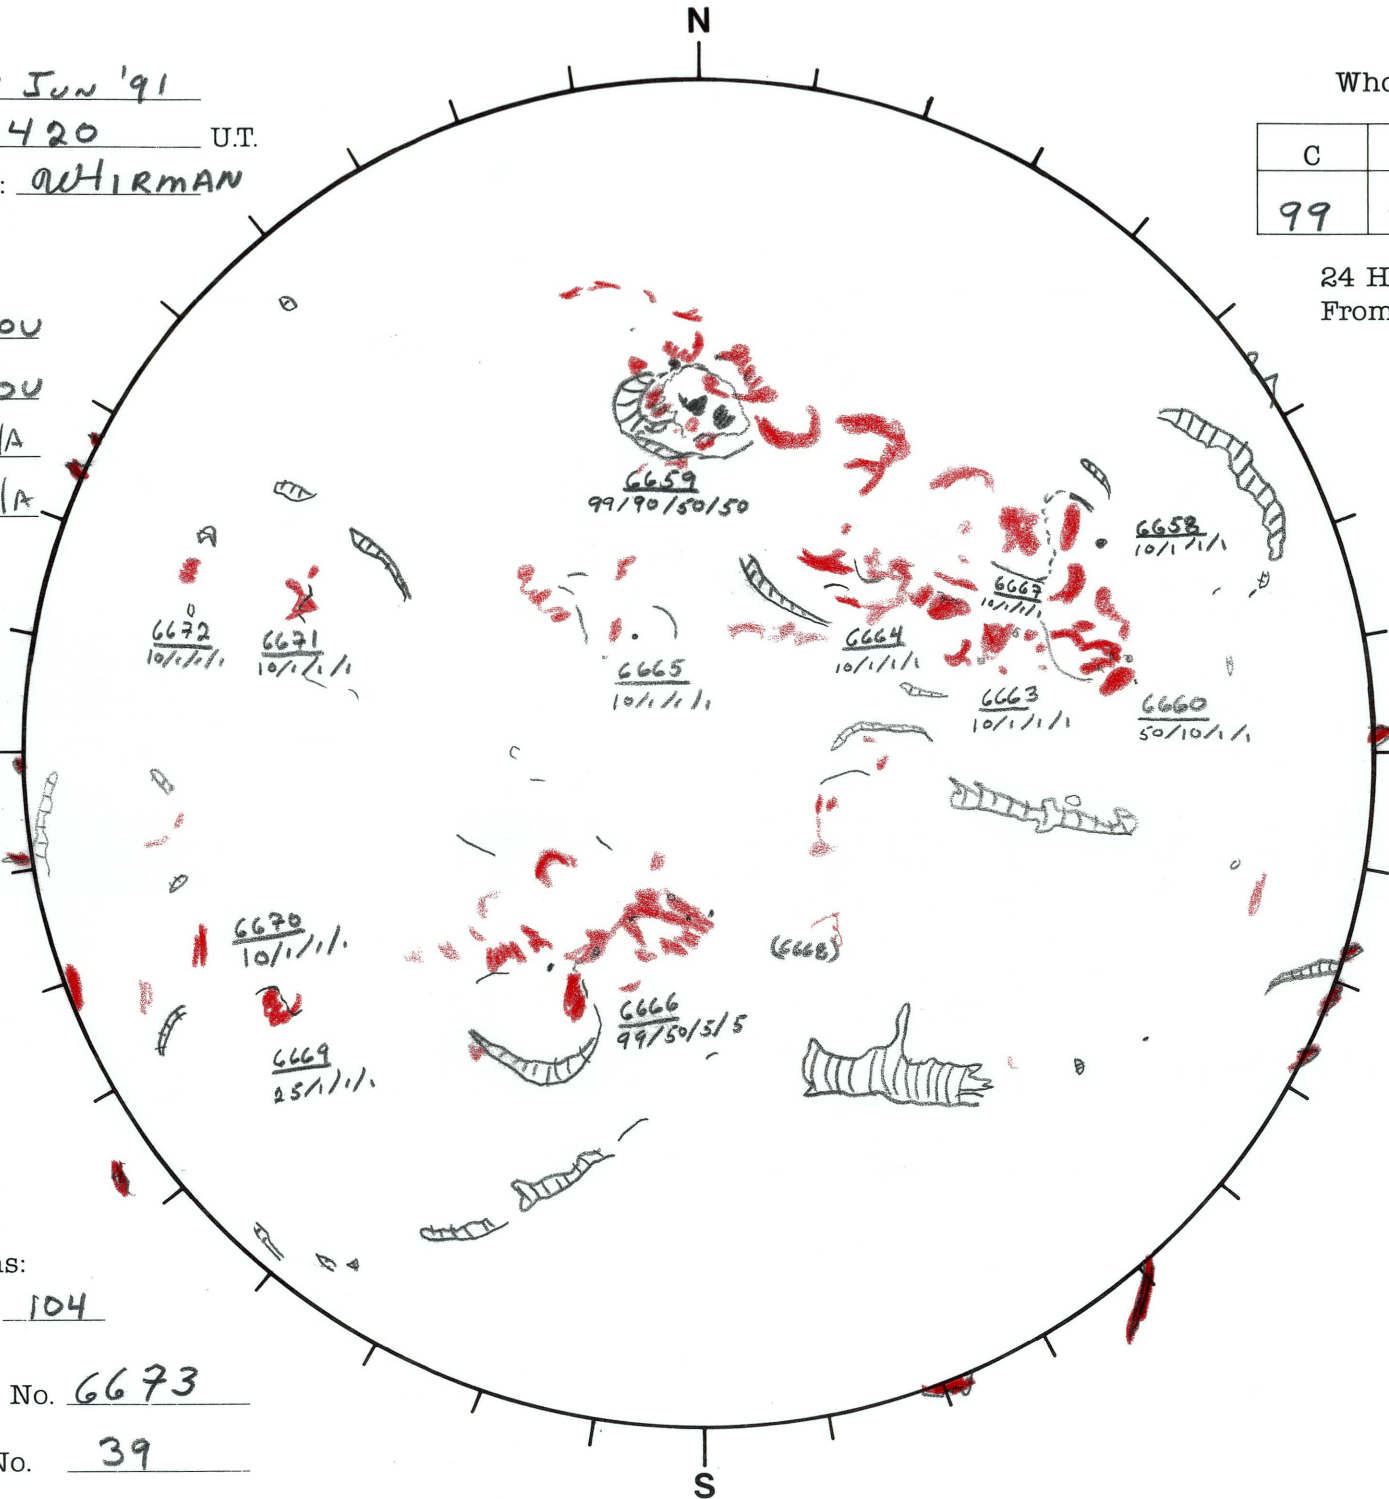

Date: 09 Jun '91  
 Time: 1420 U.T.  
 Forecaster: WHIRMAN

Whole Disk Forecast

C	M	X	P
99	90	50	50

24 Hour Forecast  
 From 0000 U.T. to 0000 U.T.

DATA:  
 H-alpha Bou  
 Sunspots Bou  
 10830 N/A  
 Mag. N/A

157 E

W 337

Returning  
 Carringtons:  
157 to 104

Next Rgn. No. 6673

Next CH No. 39

L<sub>t</sub> 249.1  
 B<sub>t</sub> 0.3  
 P<sub>t</sub> -12.3