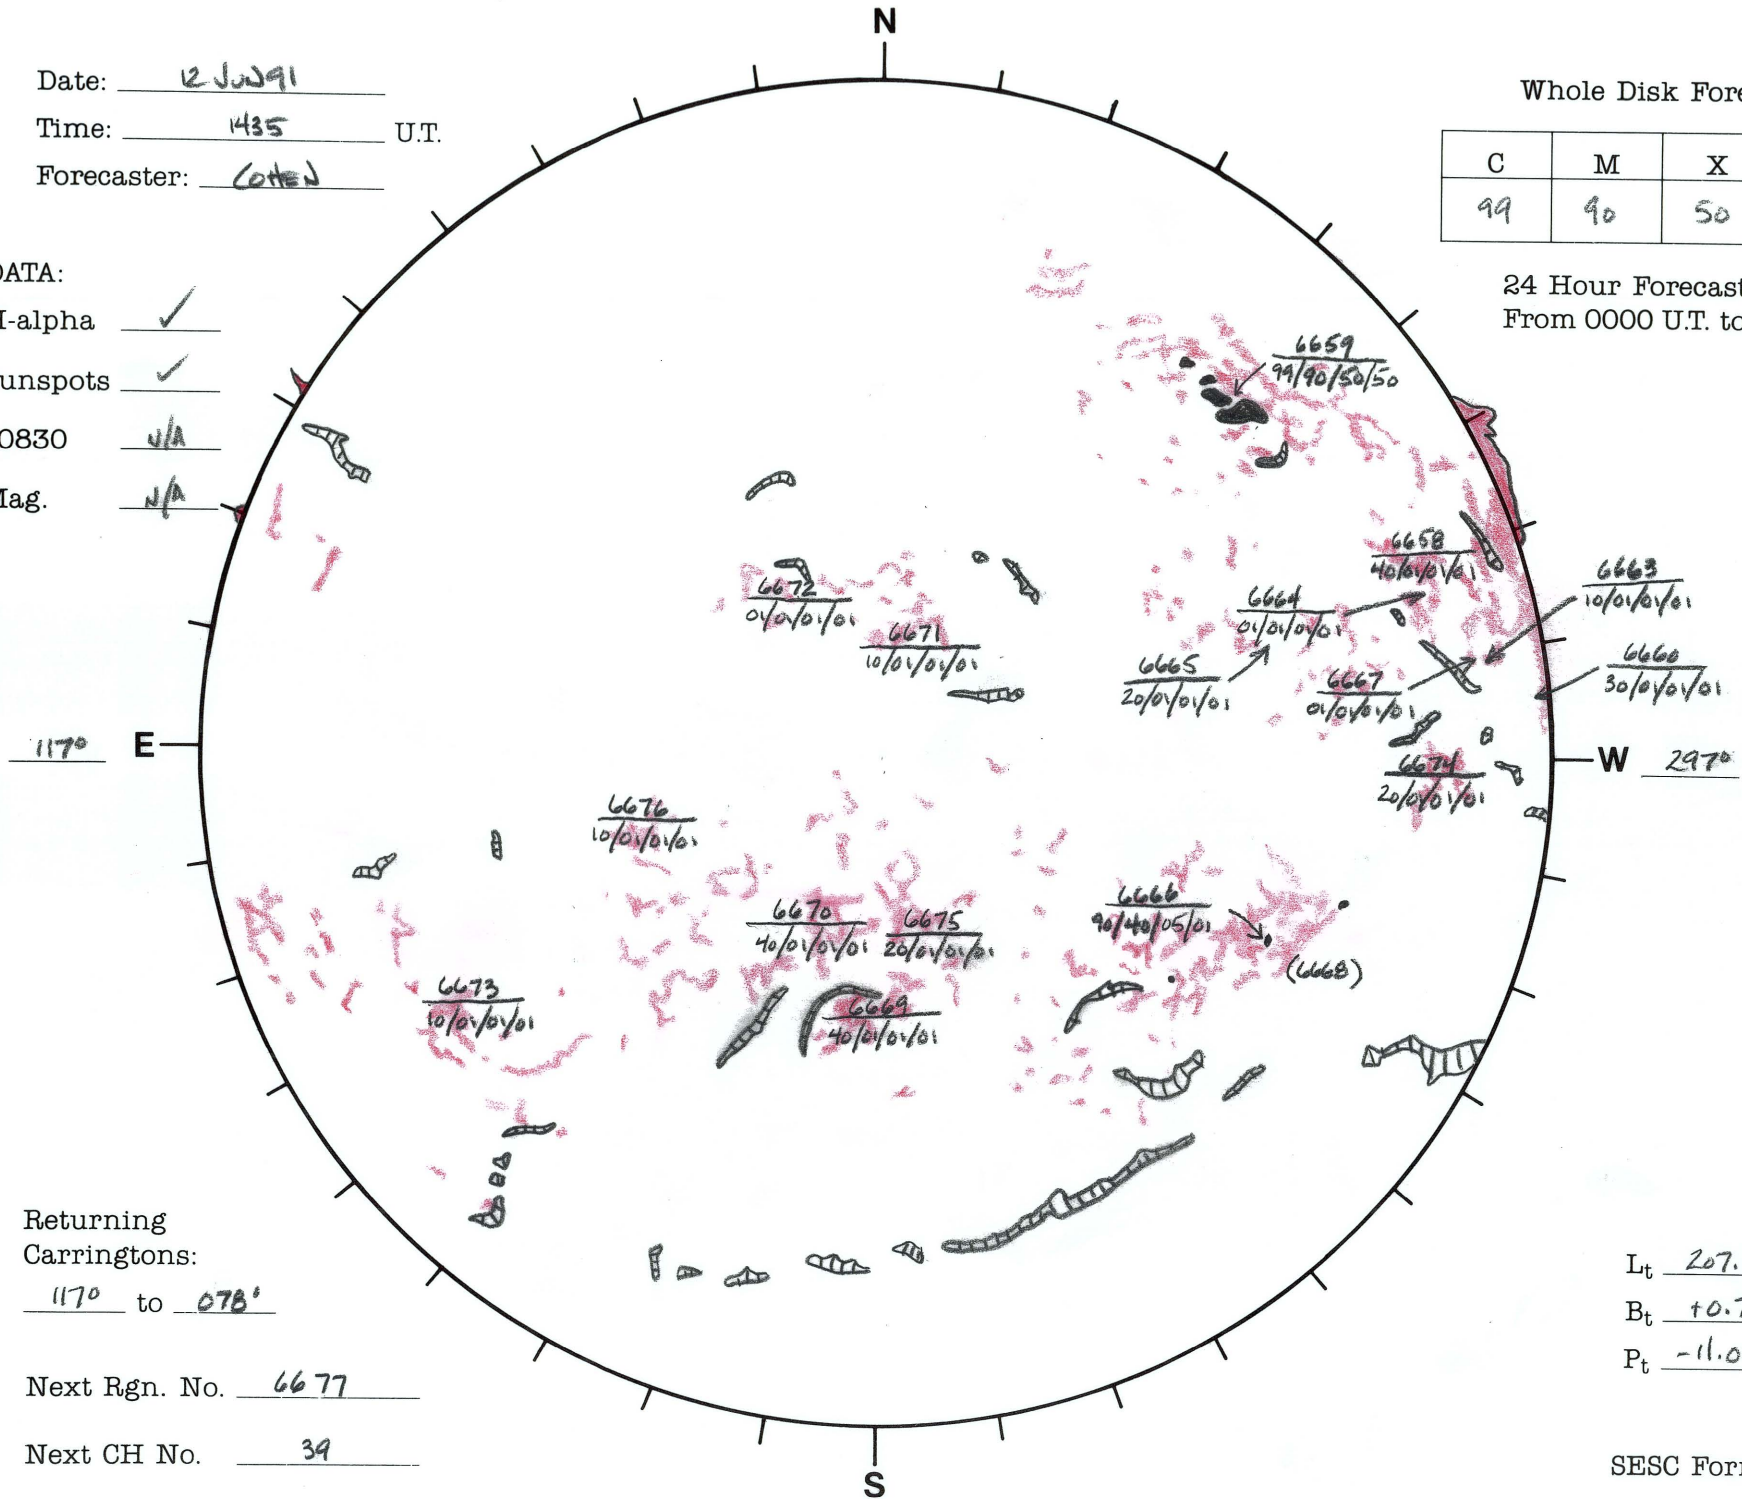

Date: 12 JUN 91
 Time: 1435 U.T.
 Forecaster: COHEN

Whole Disk Forecast

C	M	X	P
99	90	50	50

24 Hour Forecast
 From 0000 U.T. to 0000 U.T.

DATA:
 H-alpha
 Sunspots
 10830 N/A
 Mag. N/A

Returning Carringtons:
1170 to 078'

Next Rgn. No. 6677

Next CH No. 39

L_t 207.2°
 B_t +0.7°
 P_t -11.0°