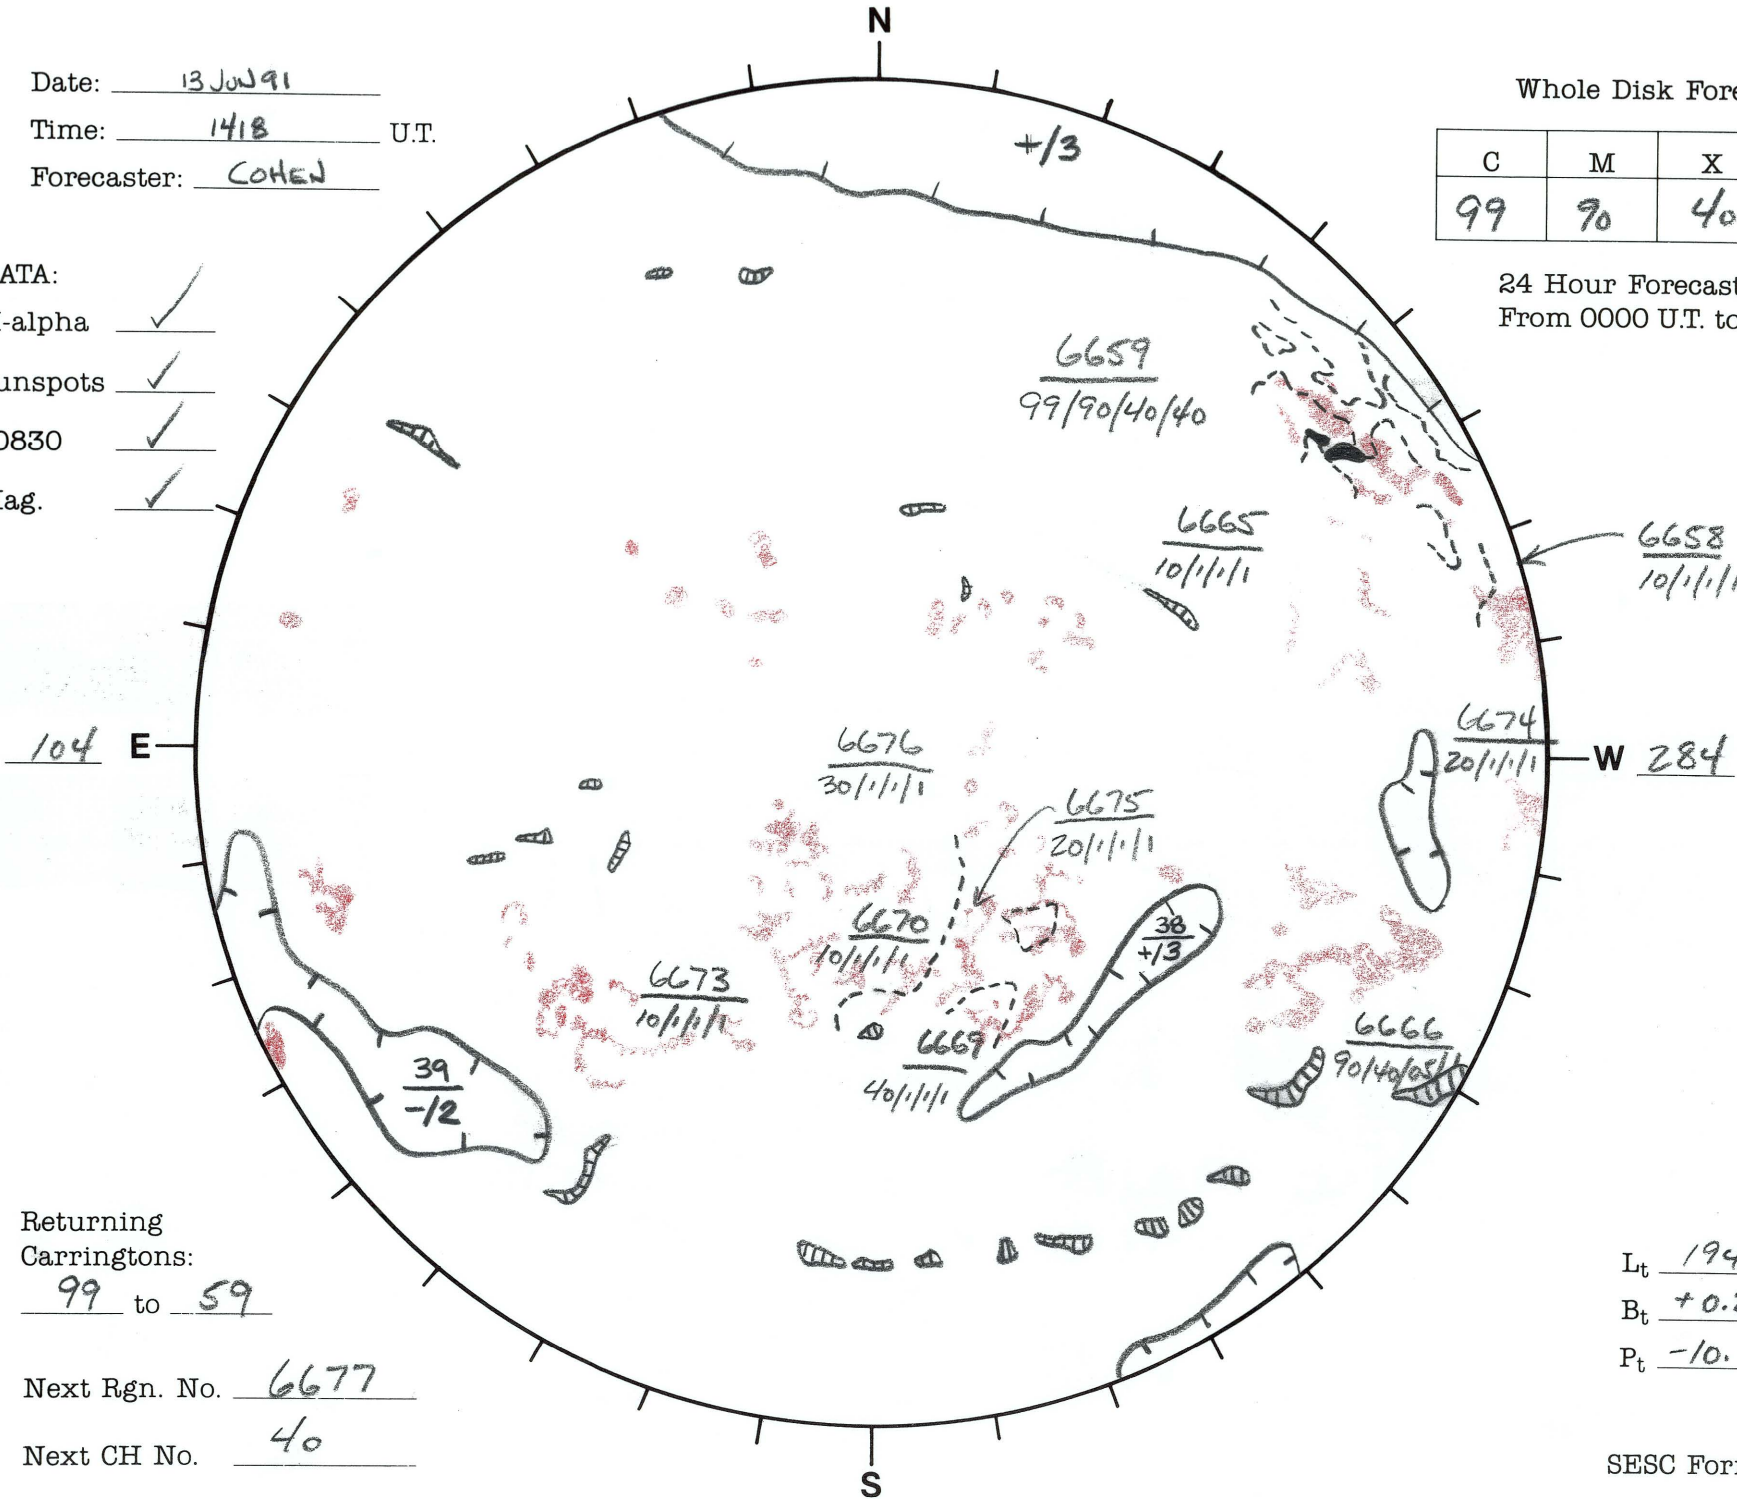

Date: 13 Jun 91

Time: 1418 U.T.

Forecaster: COHEN

Whole Disk Forecast

C	M	X	P
99	90	40	40

24 Hour Forecast
From 0000 U.T. to 0000 U.T.

- DATA:
- H-alpha
 - Sunspots
 - 10830
 - Mag.

Returning Carringtons:
99 to 59

Next Rgn. No. 6677

Next CH No. 40

L_t 194.1
B_t +0.8
P_t -10.6