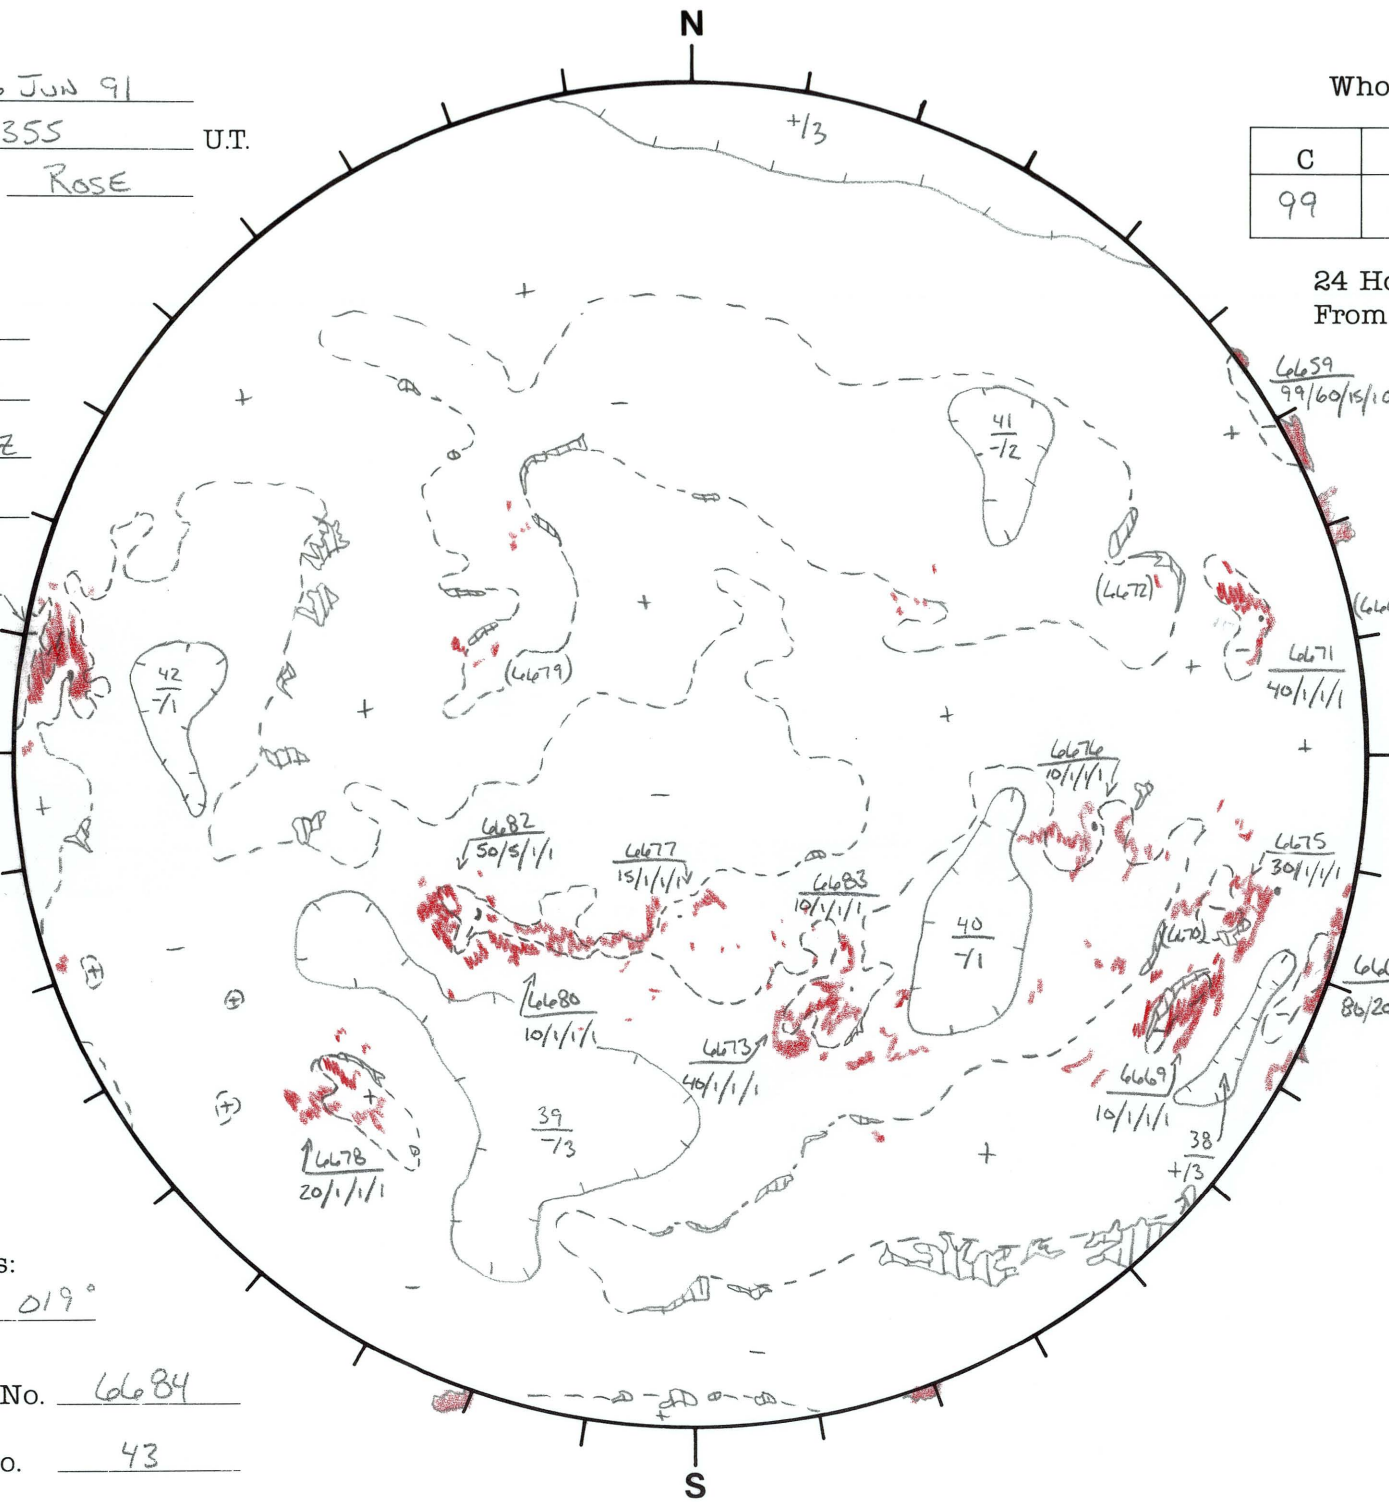

Date: 16 Jun 91
 Time: 1355 U.T.
 Forecaster: ROSE

Whole Disk Forecast

C	M	X	P
99	60	15	10

24 Hour Forecast
 From 0000 U.T. to 0000 U.T.

DATA:
 H-alpha Bou
 Sunspots Bou
 10830 1533Z
 Mag. ✓

6681
70/15/1/1
42
-71
065° E

W 245°

Returning Carringtons:
059° to 019°

L_t 154.6°
 B_t +1.2°
 P_t -9.4°

Next Rgn. No. 6684

Next CH No. 43