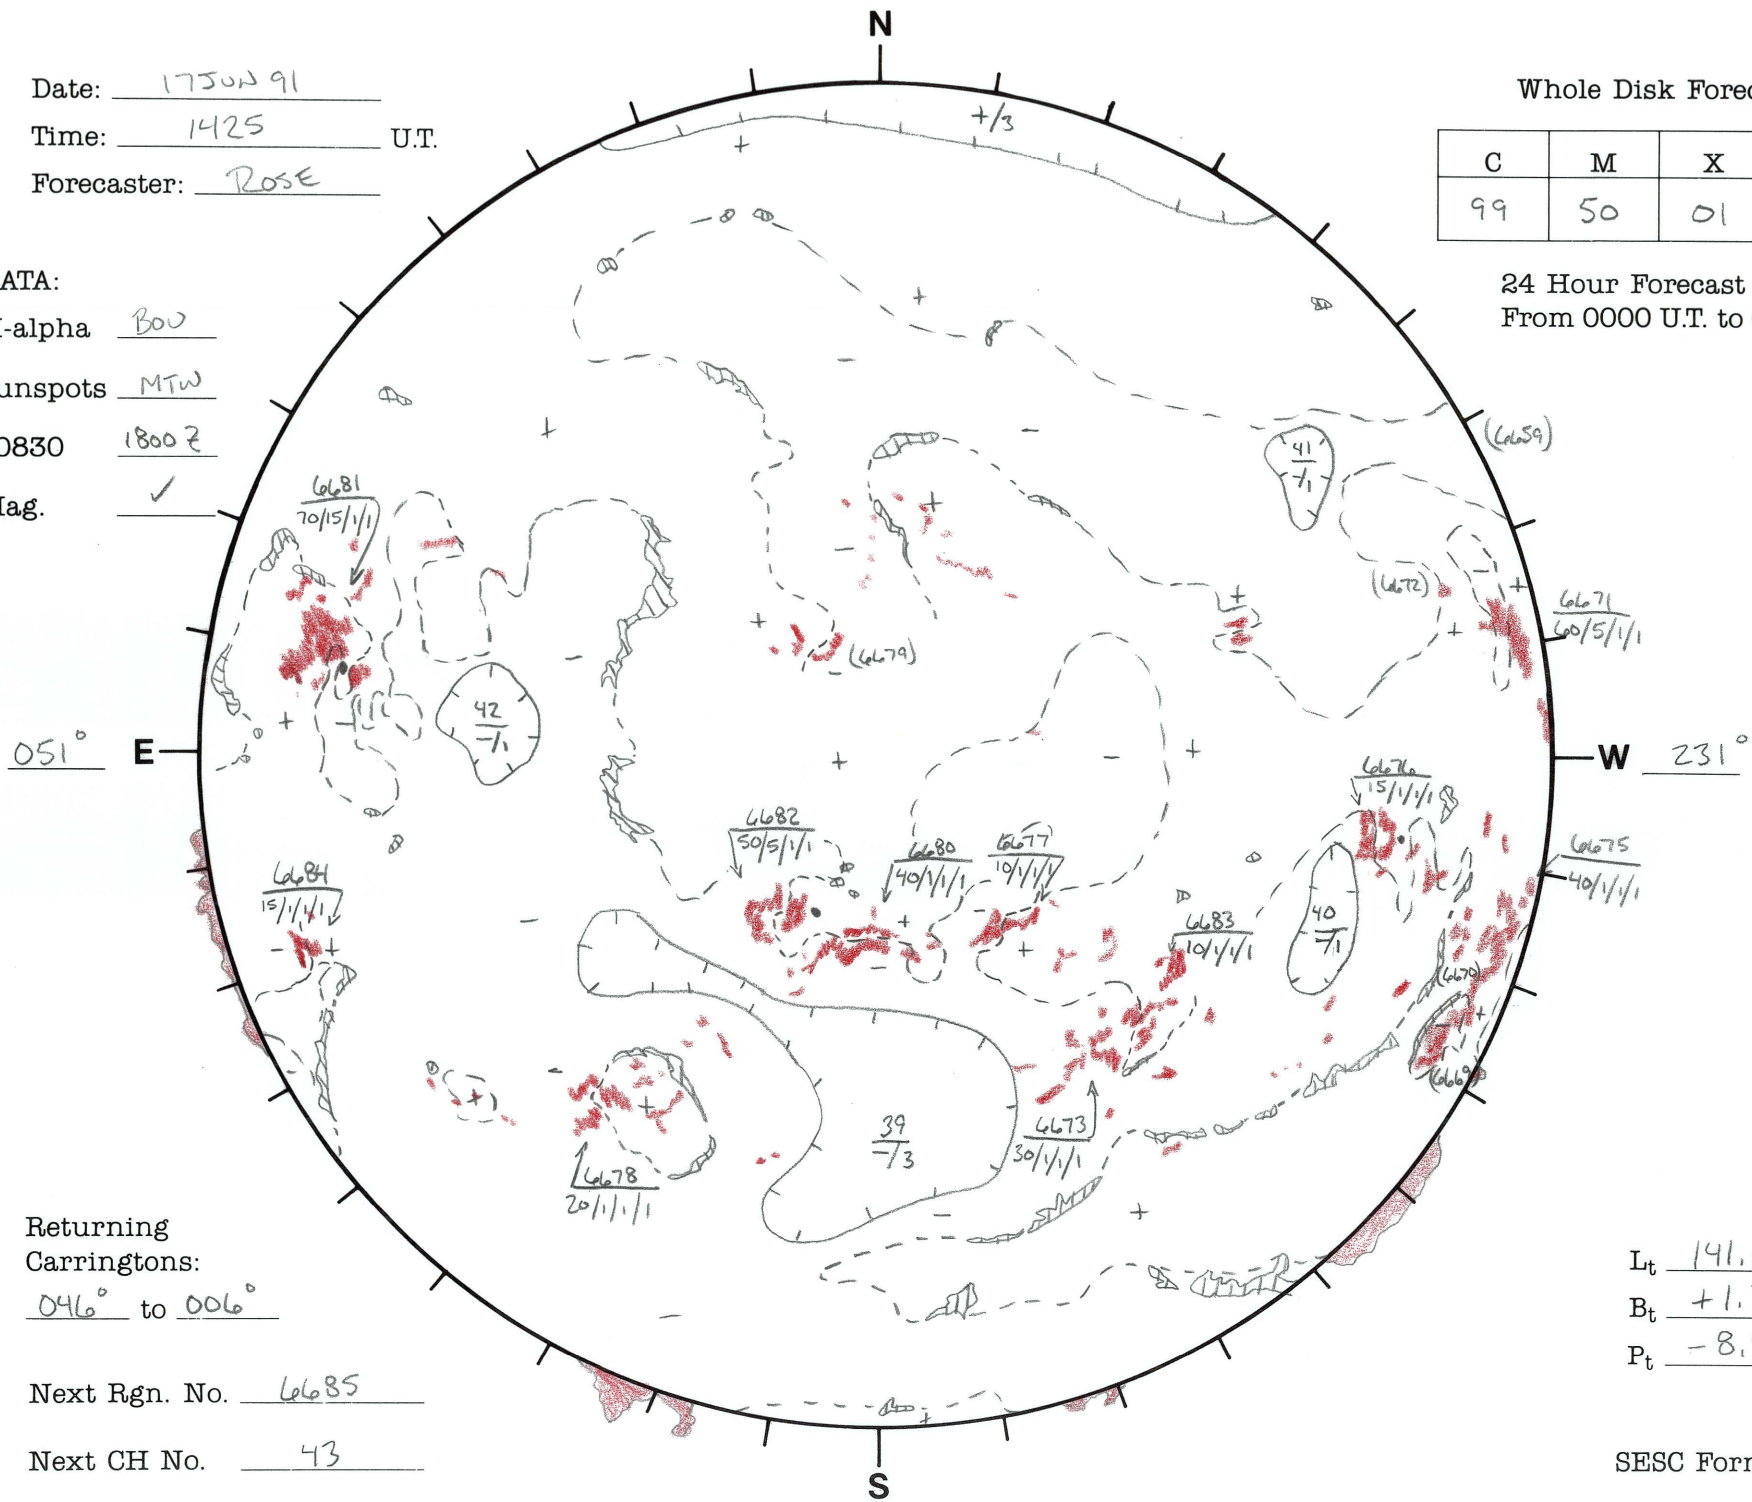

Date: 17 JUN 91  
 Time: 1425 U.T.  
 Forecaster: ROSE

Whole Disk Forecast

C	M	X	P
99	50	01	01

24 Hour Forecast  
 From 0000 U.T. to 0000 U.T.

DATA:  
 H-alpha BOU  
 Sunspots MTW  
 10830 1800 Z  
 Mag. ✓

Returning Carringtons:  
046° to 006°

Lt 141.1°  
 Bt +1.3°  
 Pt -8.9°

Next Rgn. No. L685

Next CH No. 43