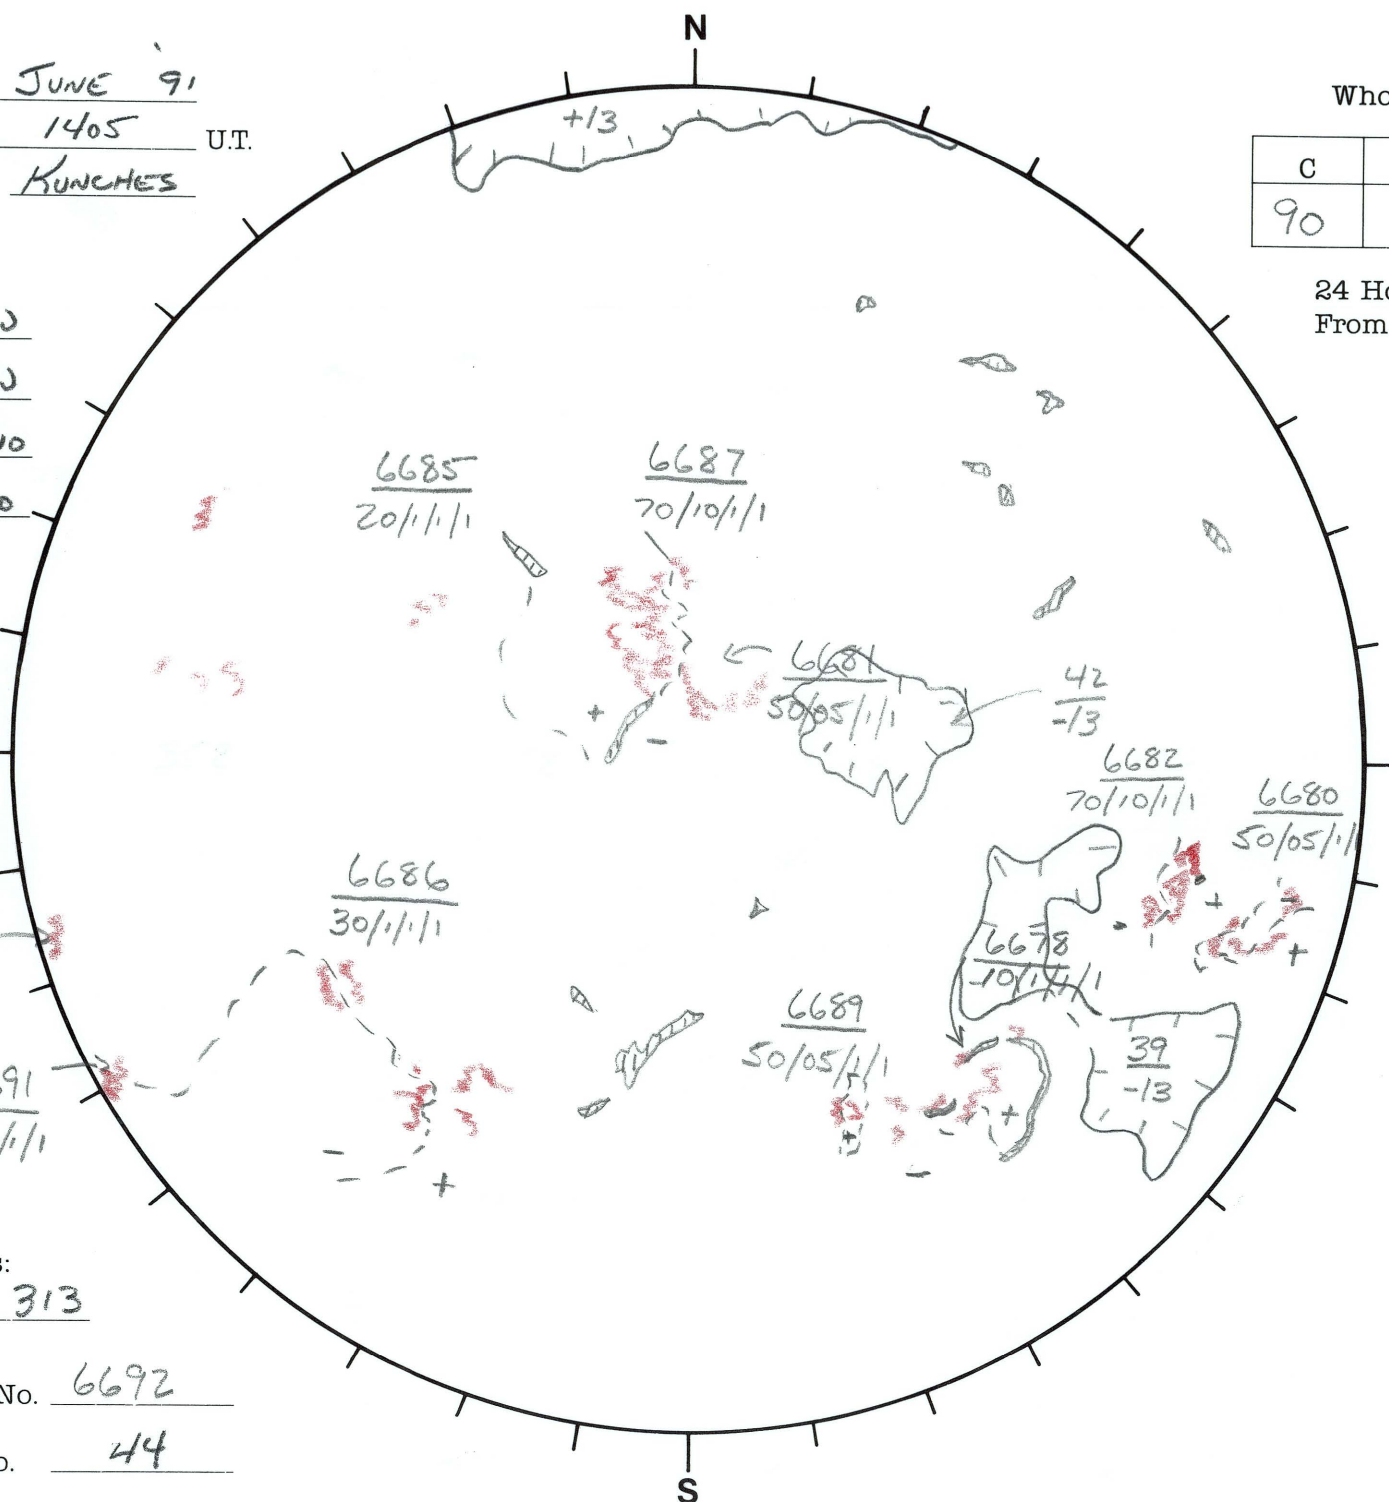

Date: 21 JUNE '91  
 Time: 1405 U.T.  
 Forecaster: KUNCHES

Whole Disk Forecast

C	M	X	P
90	25	01	01

24 Hour Forecast  
 From 0000 U.T. to 0000 U.T.

DATA:  
 H-alpha B00  
 Sunspots B00  
 10830 KPNO  
 Mag. KPNO

358 E

W 178

Returning Carringtons:  
353 to 313

Next Rgn. No. 6692

Next CH No. 44

L<sub>t</sub> 88.4  
 B<sub>t</sub> +1.8  
 P<sub>t</sub> -7.2