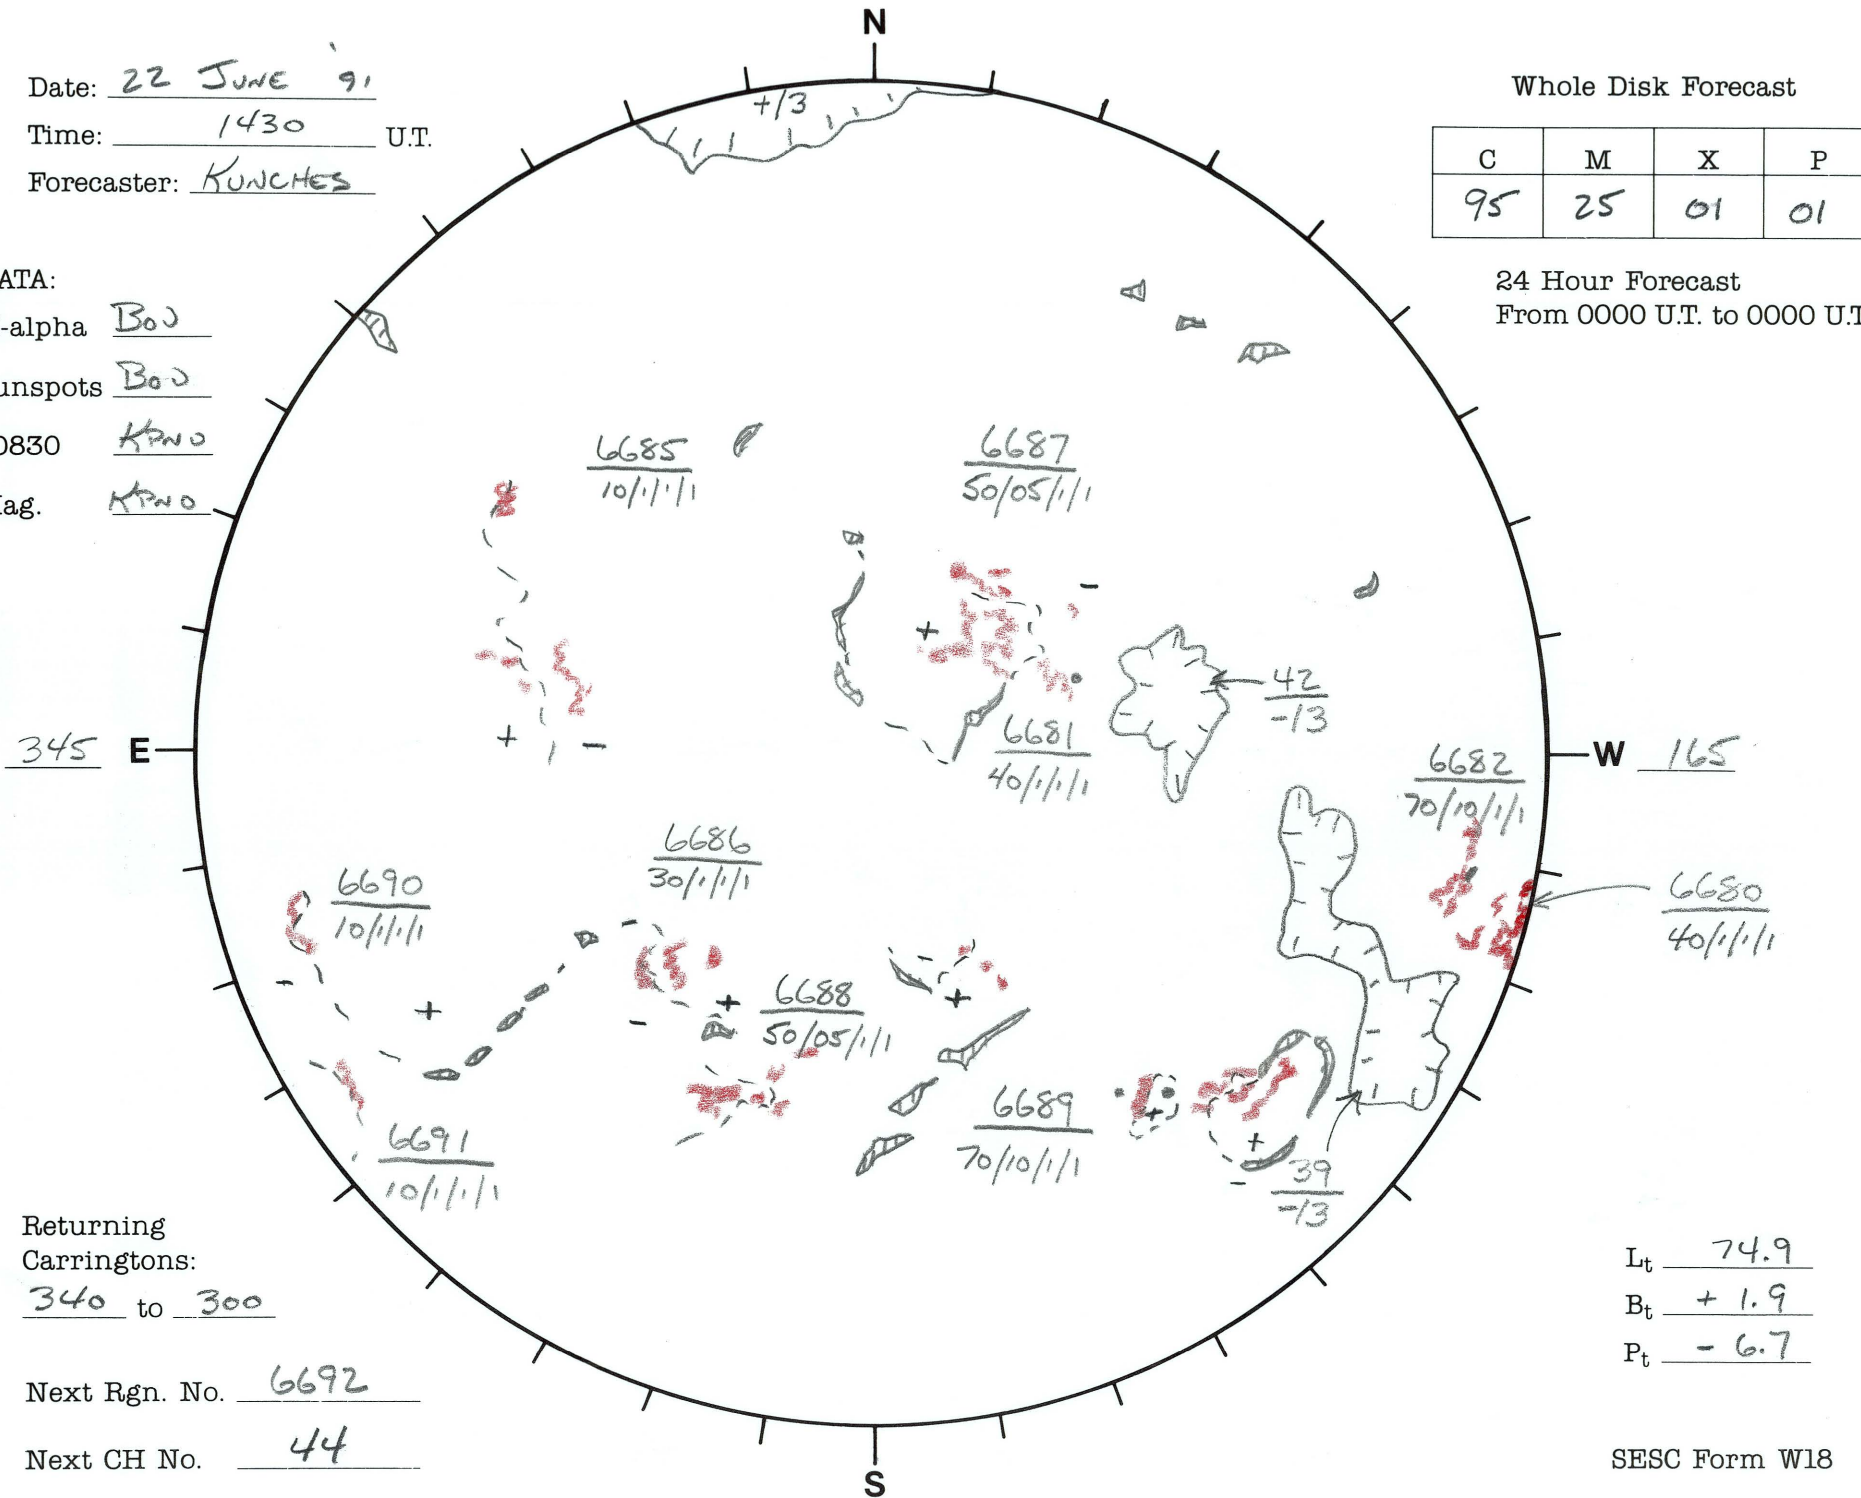

Date: 22 JUNE '91
 Time: 1430 U.T.
 Forecaster: KUNCHES

Whole Disk Forecast

C	M	X	P
95	25	01	01

24 Hour Forecast
 From 0000 U.T. to 0000 U.T.

DATA:
 H-alpha B00
 Sunspots B00
 10830 KPNO
 Mag. KPNO

Returning Carringtons:
340 to 300

L_t 74.9
 B_t +1.9
 P_t -6.7

Next Rgn. No. 6692

Next CH No. 44