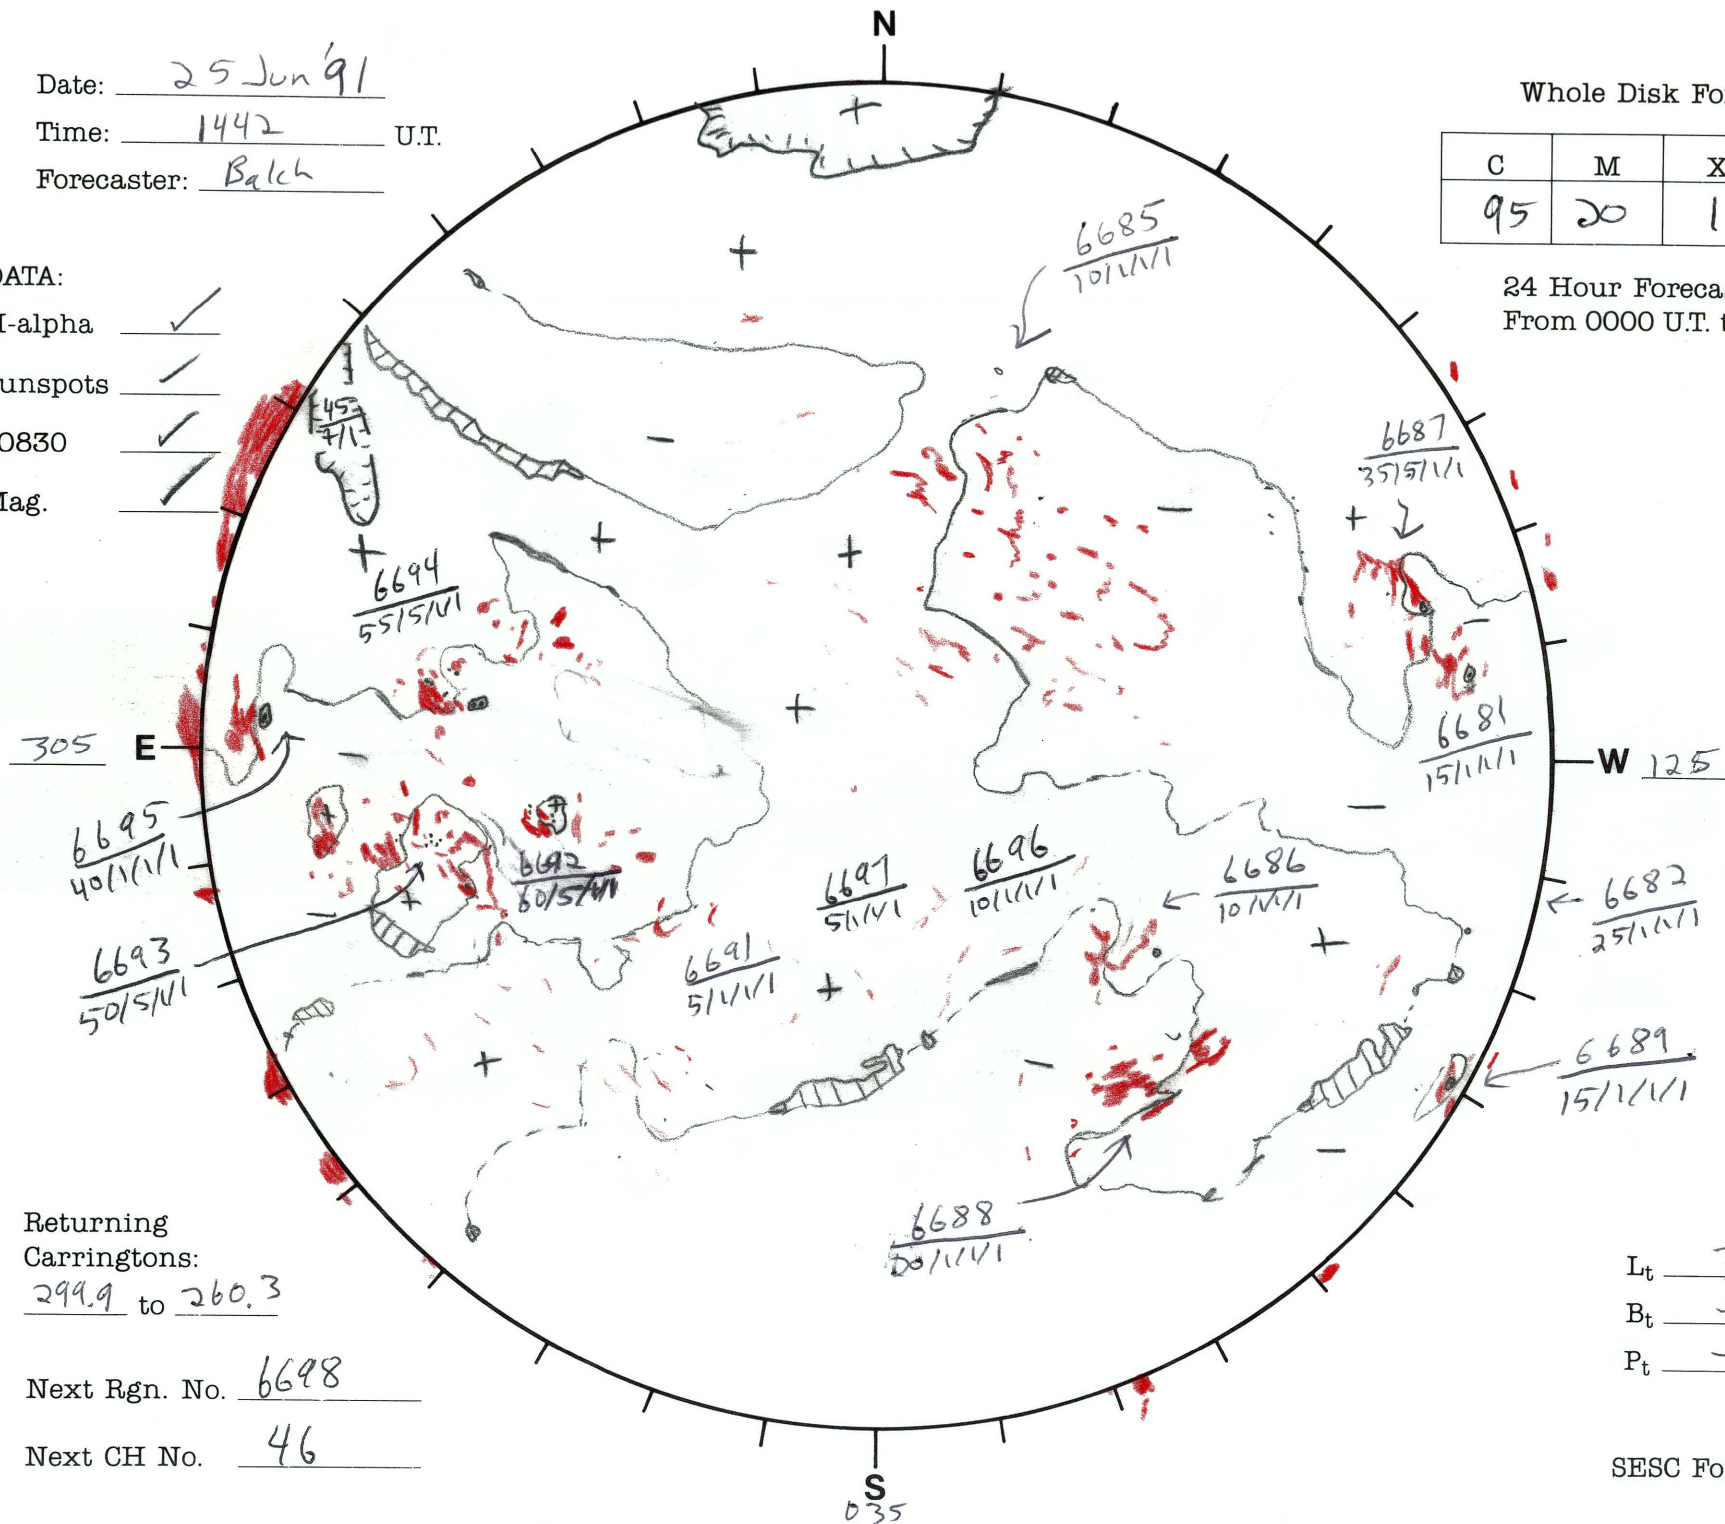

Date: 25 Jun '91  
 Time: 1442 U.T.  
 Forecaster: Balch

Whole Disk Forecast

C	M	X	P
95	20	1	1

24 Hour Forecast  
 From 0000 U.T. to 0000 U.T.

DATA:  
 H-alpha   
 Sunspots   
 10830   
 Mag.

Returning  
 Carringtons:  
299.9 to 260.3

Next Rgn. No. 6698

Next CH No. 46

$L_t$  35.1  
 $B_t$  +2.2  
 $P_t$  -5.4