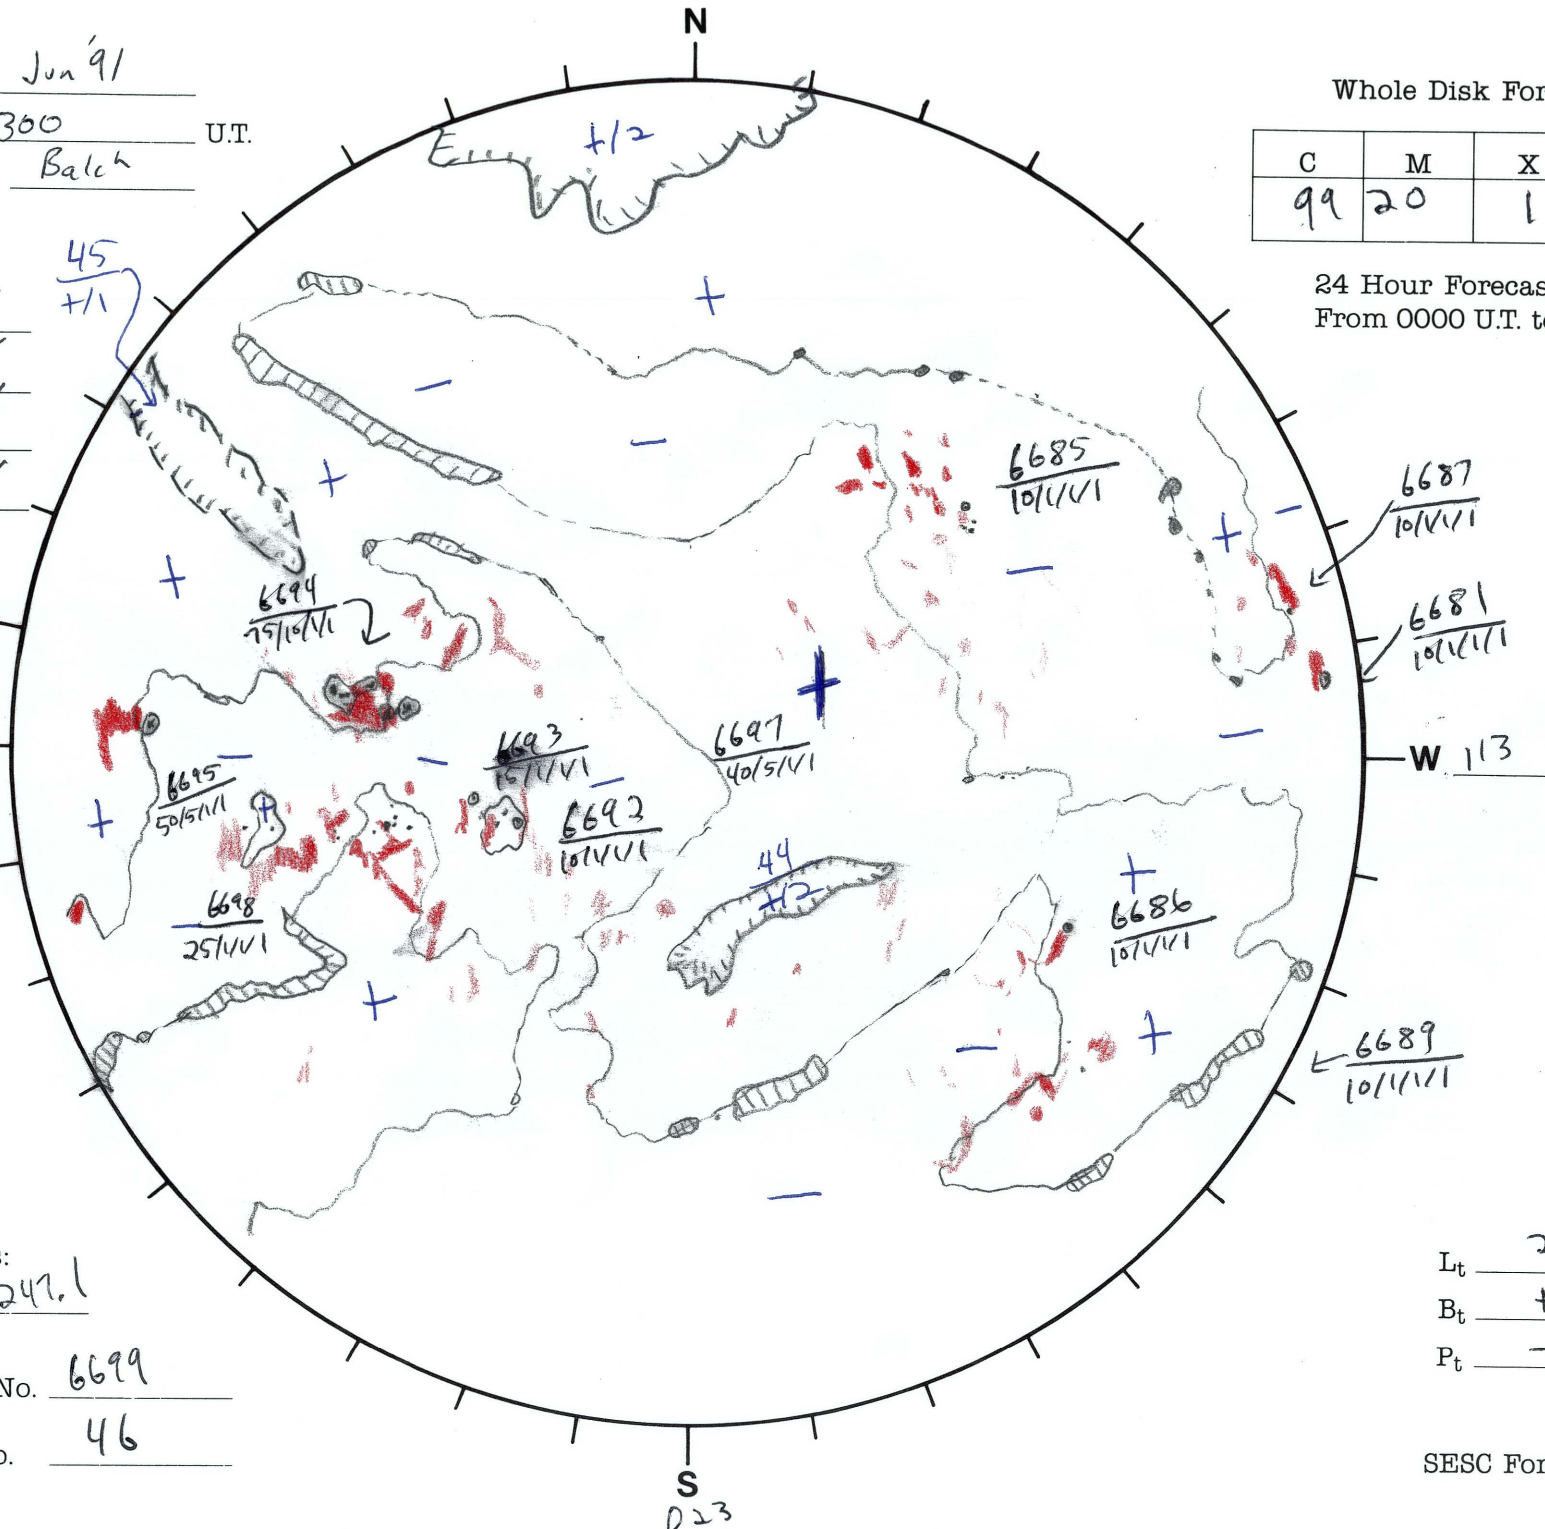

Date: 26 Jun 91
 Time: 1300 U.T.
 Forecaster: Balch

Whole Disk Forecast

C	M	X	P
99	20	1	1

24 Hour Forecast
 From 0000 U.T. to 0000 U.T.

DATA:
 H-alpha
 Sunspots
 10830
 Mag.

Returning Carringtons:
286.7 to 247.1

Next Rgn. No. 6699

Next CH No. 46

L_t 22.8
 B_t +2.3
 P_t -5.0