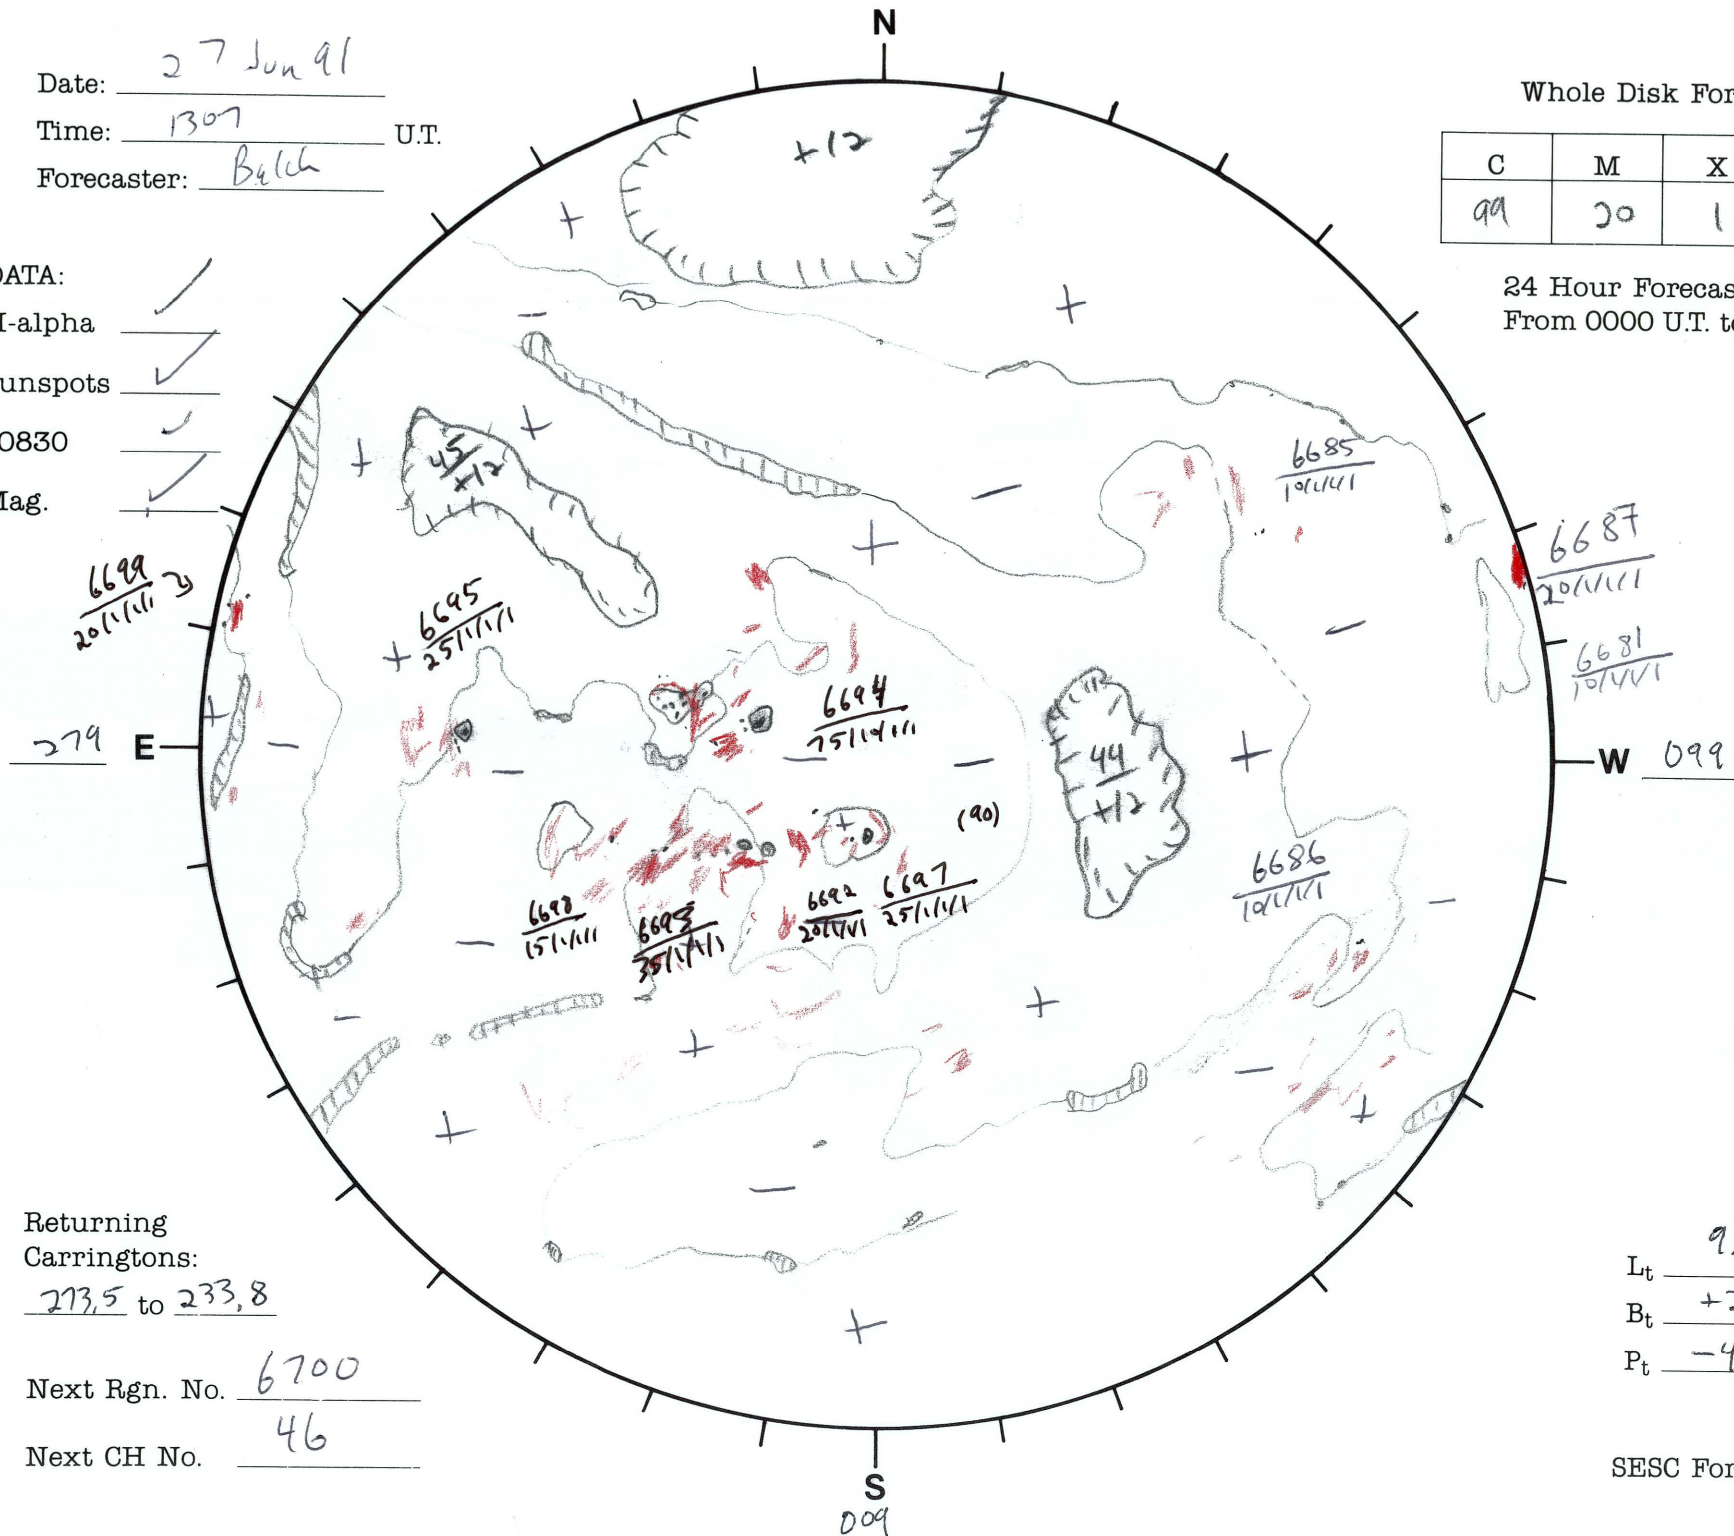

Date: 27 Jun 91
 Time: 1307 U.T.
 Forecaster: Bulch

Whole Disk Forecast

C	M	X	P
99	20	1	1

24 Hour Forecast
 From 0000 U.T. to 0000 U.T.

DATA:
 H-alpha
 Sunspots
 10830
 Mag.

Returning Carringtons:
213,5 to 233,8

Next Rgn. No. 6700

Next CH No. 46

L_t 9.5
 B_t +2.5
 P_t -4.5