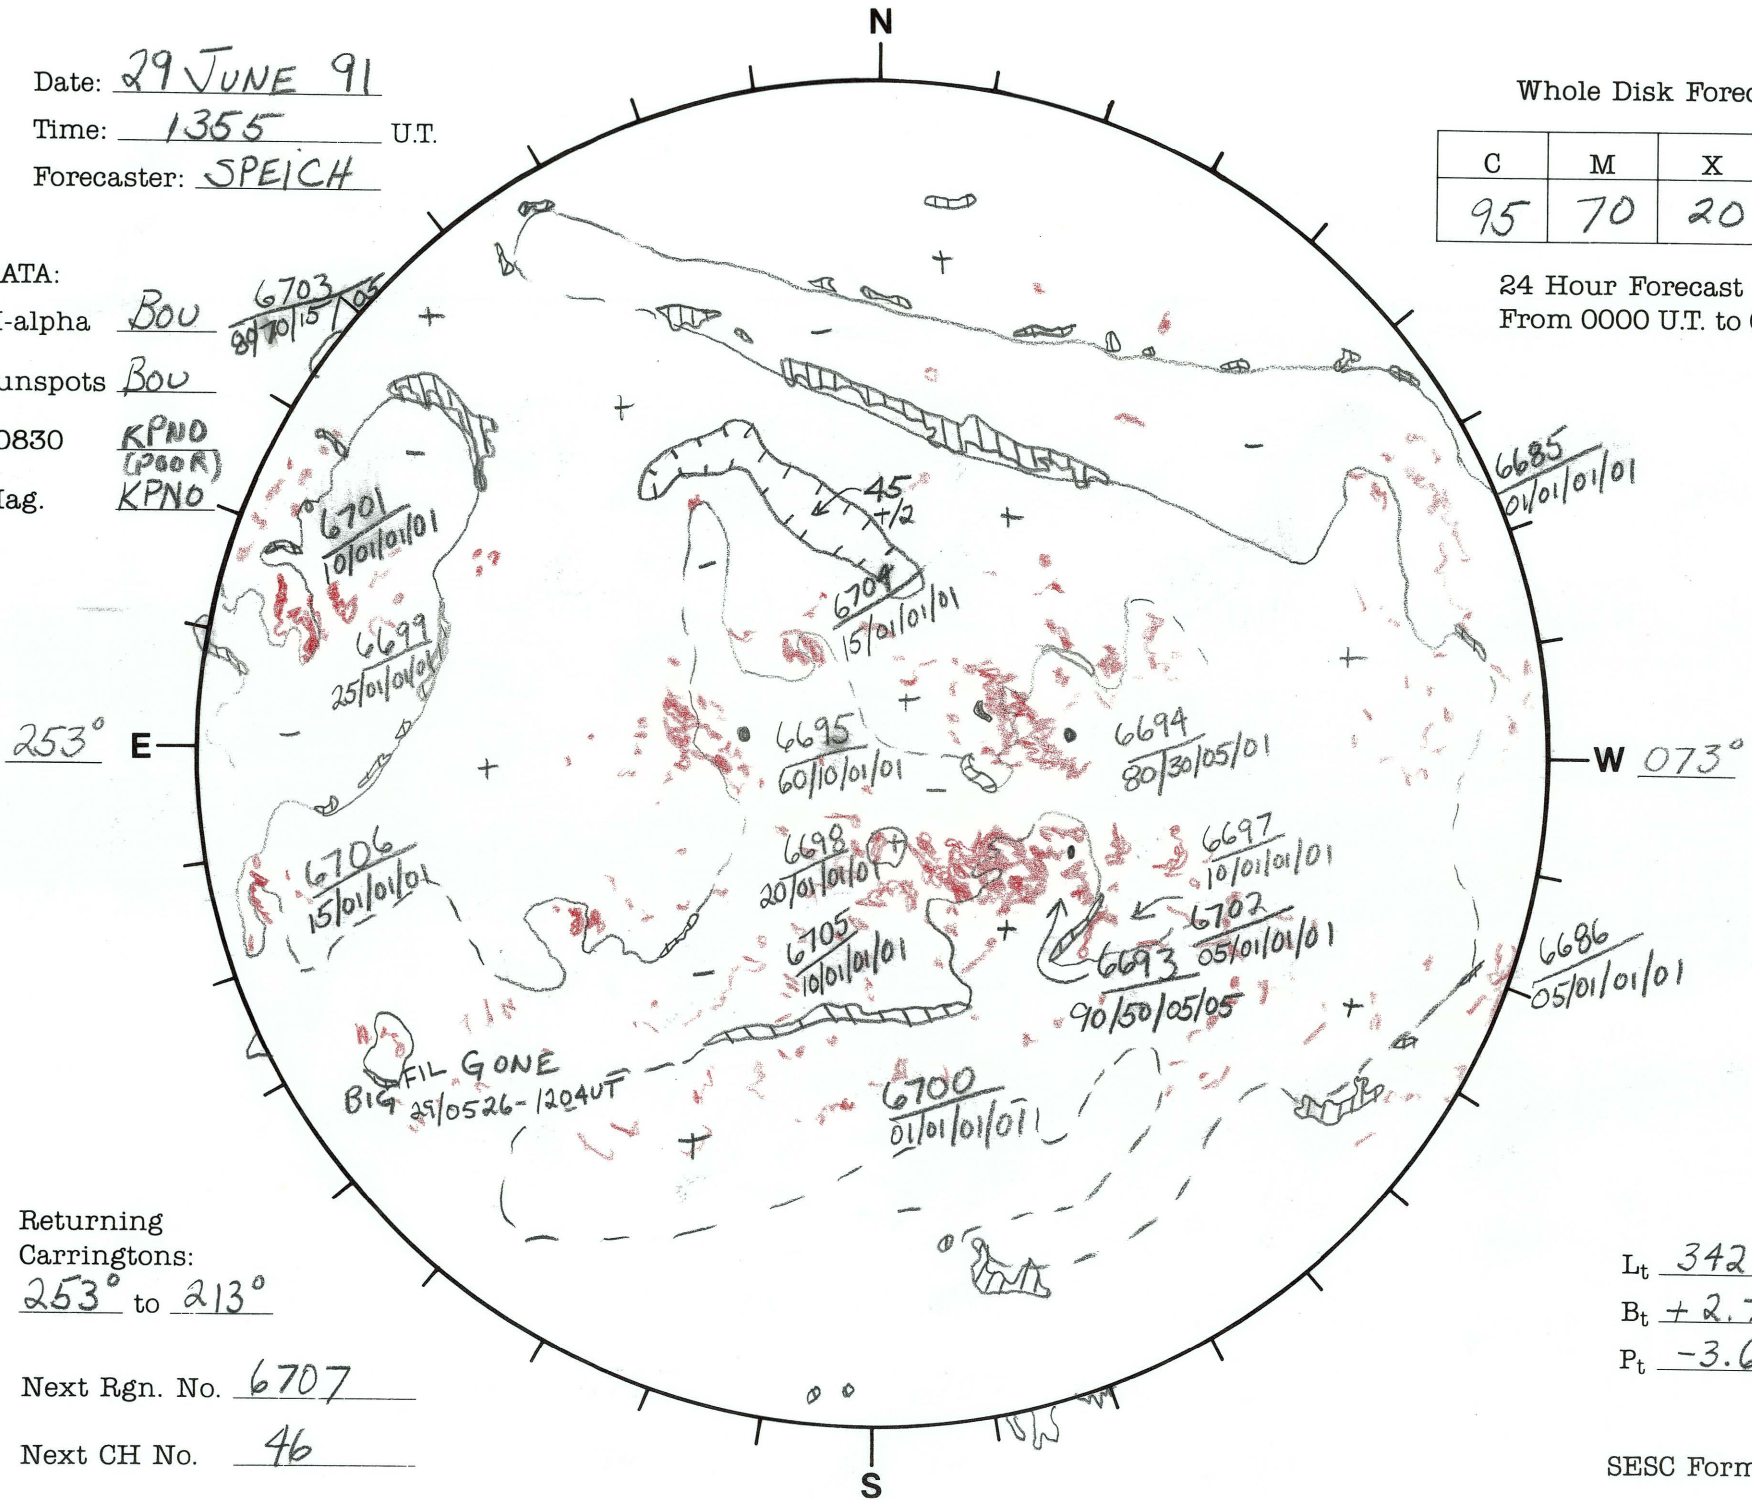

Date: 29 JUNE 91
 Time: 1355 U.T.
 Forecaster: SPEICH

Whole Disk Forecast

C	M	X	P
95	70	20	10

24 Hour Forecast
 From 0000 U.T. to 0000 U.T.

DATA:
 H-alpha BoV 6703
 89/70/15/05
 Sunspots BoV
 10830 KPNO
 (POOR)
 Mag. KPNO

Returning
 Carringtons:
253° to 213°

Next Rgn. No. 6707

Next CH No. 46

L_t 342.5°
 B_t +2.7°
 P_t -3.6°