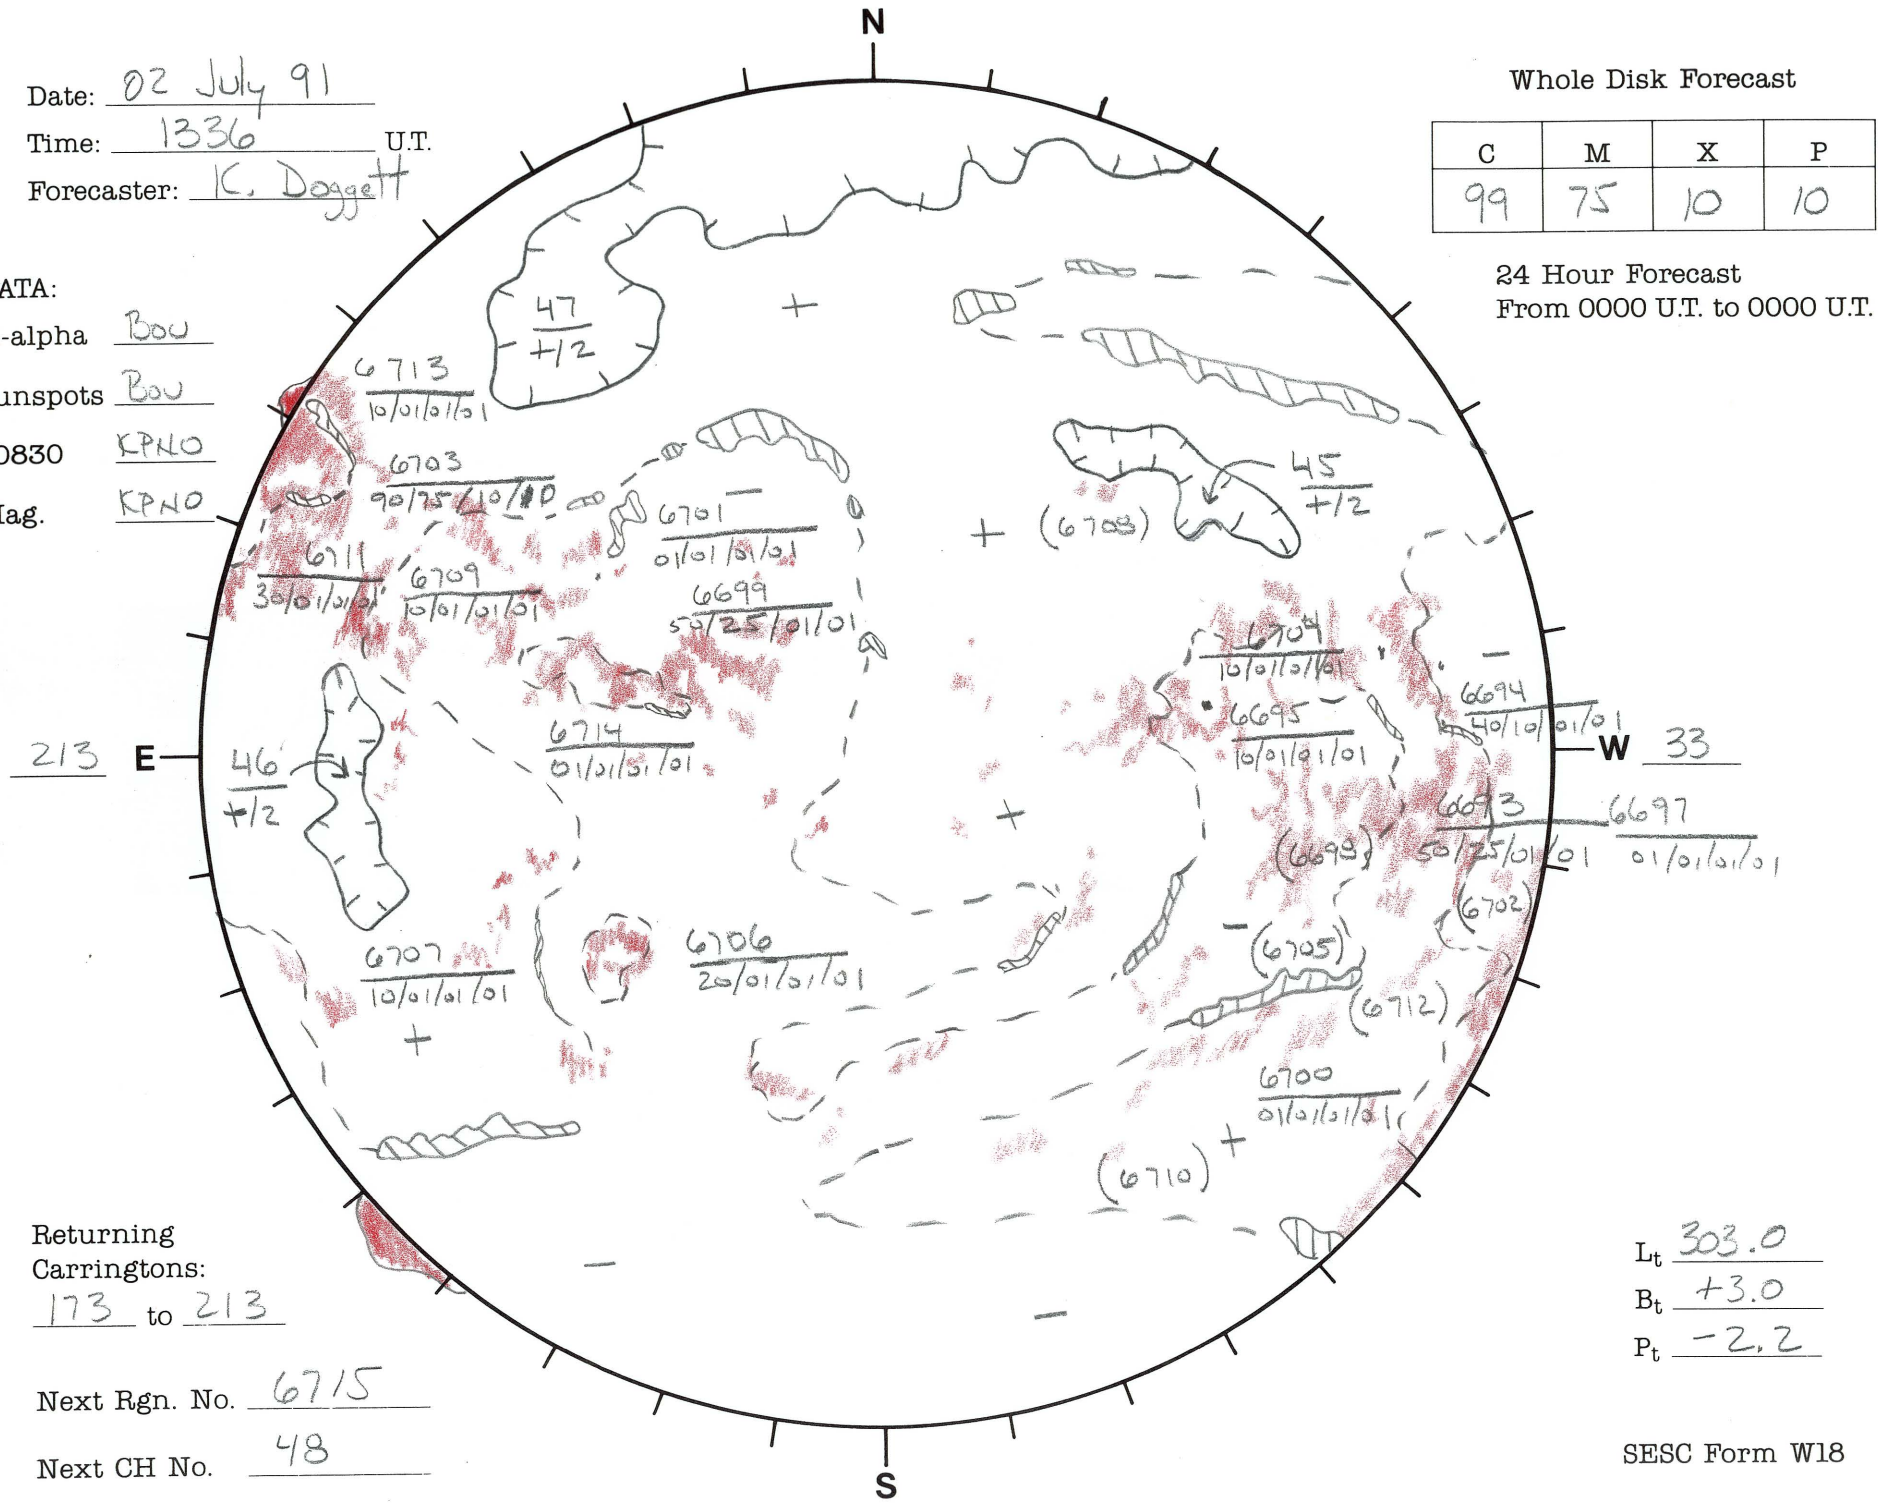

Date: 02 July 91
 Time: 1336 U.T.
 Forecaster: K. Doggett

Whole Disk Forecast

C	M	X	P
99	75	10	10

24 Hour Forecast
 From 0000 U.T. to 0000 U.T.

DATA:
 H-alpha Bou
 Sunspots Bou
 10830 KPHO
 Mag. KPHO

213 E

46
+12

W 33

Returning Carringtons:
173 to 213

Next Rgn. No. 6715
 Next CH No. 48

Lt 303.0
 Bt +3.0
 Pt -2.2