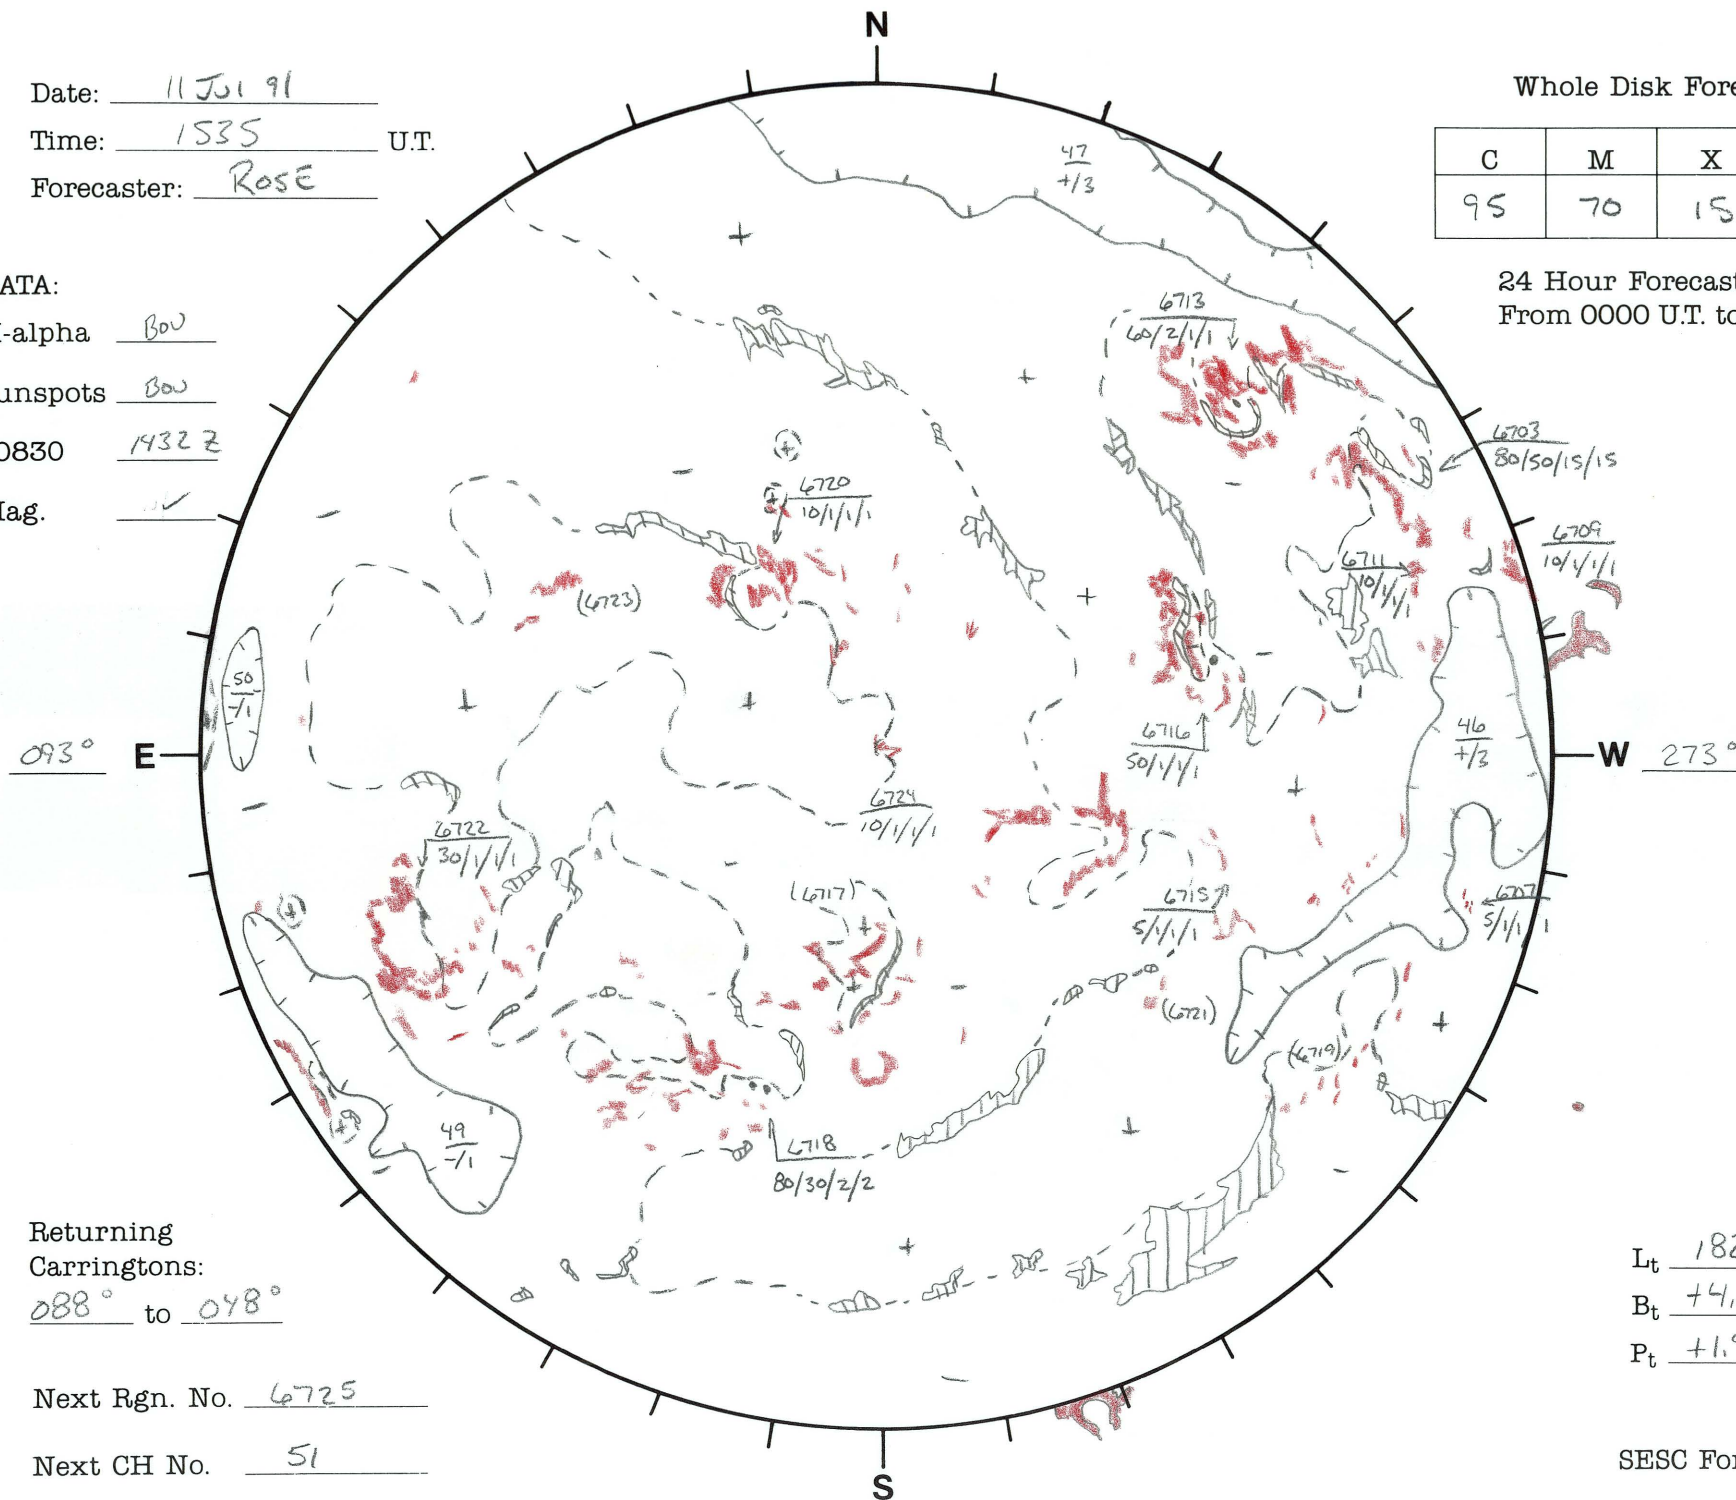

Date: 11 Jul 91
 Time: 1535 U.T.
 Forecaster: ROSE

Whole Disk Forecast

C	M	X	P
95	70	15	15

24 Hour Forecast
 From 0000 U.T. to 0000 U.T.

DATA:
 H-alpha B00
 Sunspots B00
 10830 1432 Z
 Mag. ✓

Returning Carringtons:
088° to 048°

L_t 182.8°
 B_t +4.0°
 P_t +1.9°

Next Rgn. No. 6725
 Next CH No. 51