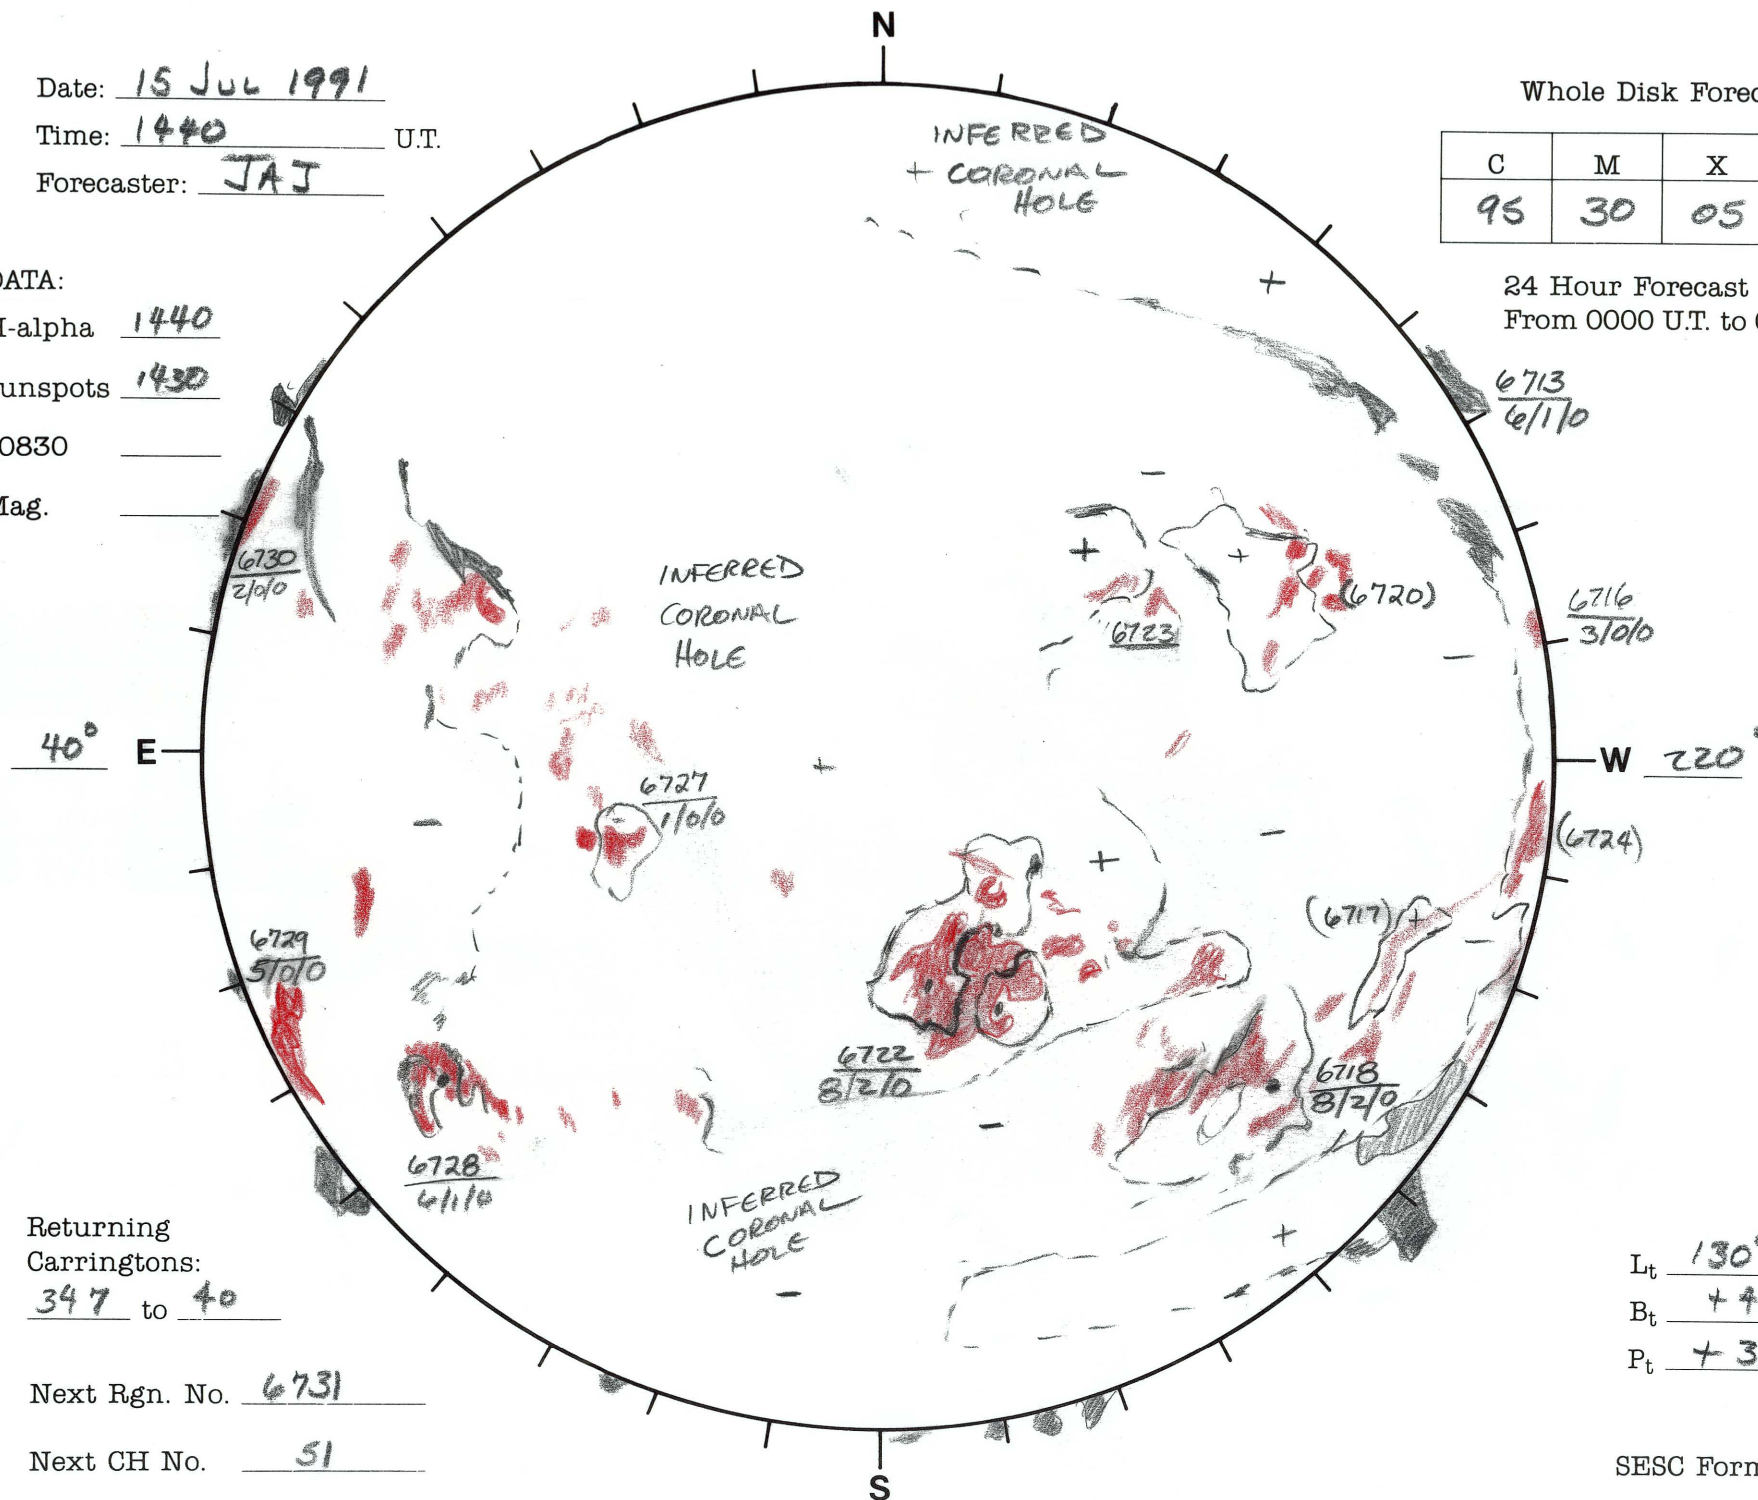

Date: 15 Jul 1991
 Time: 1440 U.T.
 Forecaster: JAJ

Whole Disk Forecast

C	M	X	P
95	30	05	01

24 Hour Forecast
 From 0000 U.T. to 0000 U.T.

DATA:
 H-alpha 1440
 Sunspots 1430
 10830 _____
 Mag. _____

Returning Carringtons:
347 to 40

Next Rgn. No. 6731

Next CH No. 51

Lt 130°
 Bt +4.4
 Pt +3.7