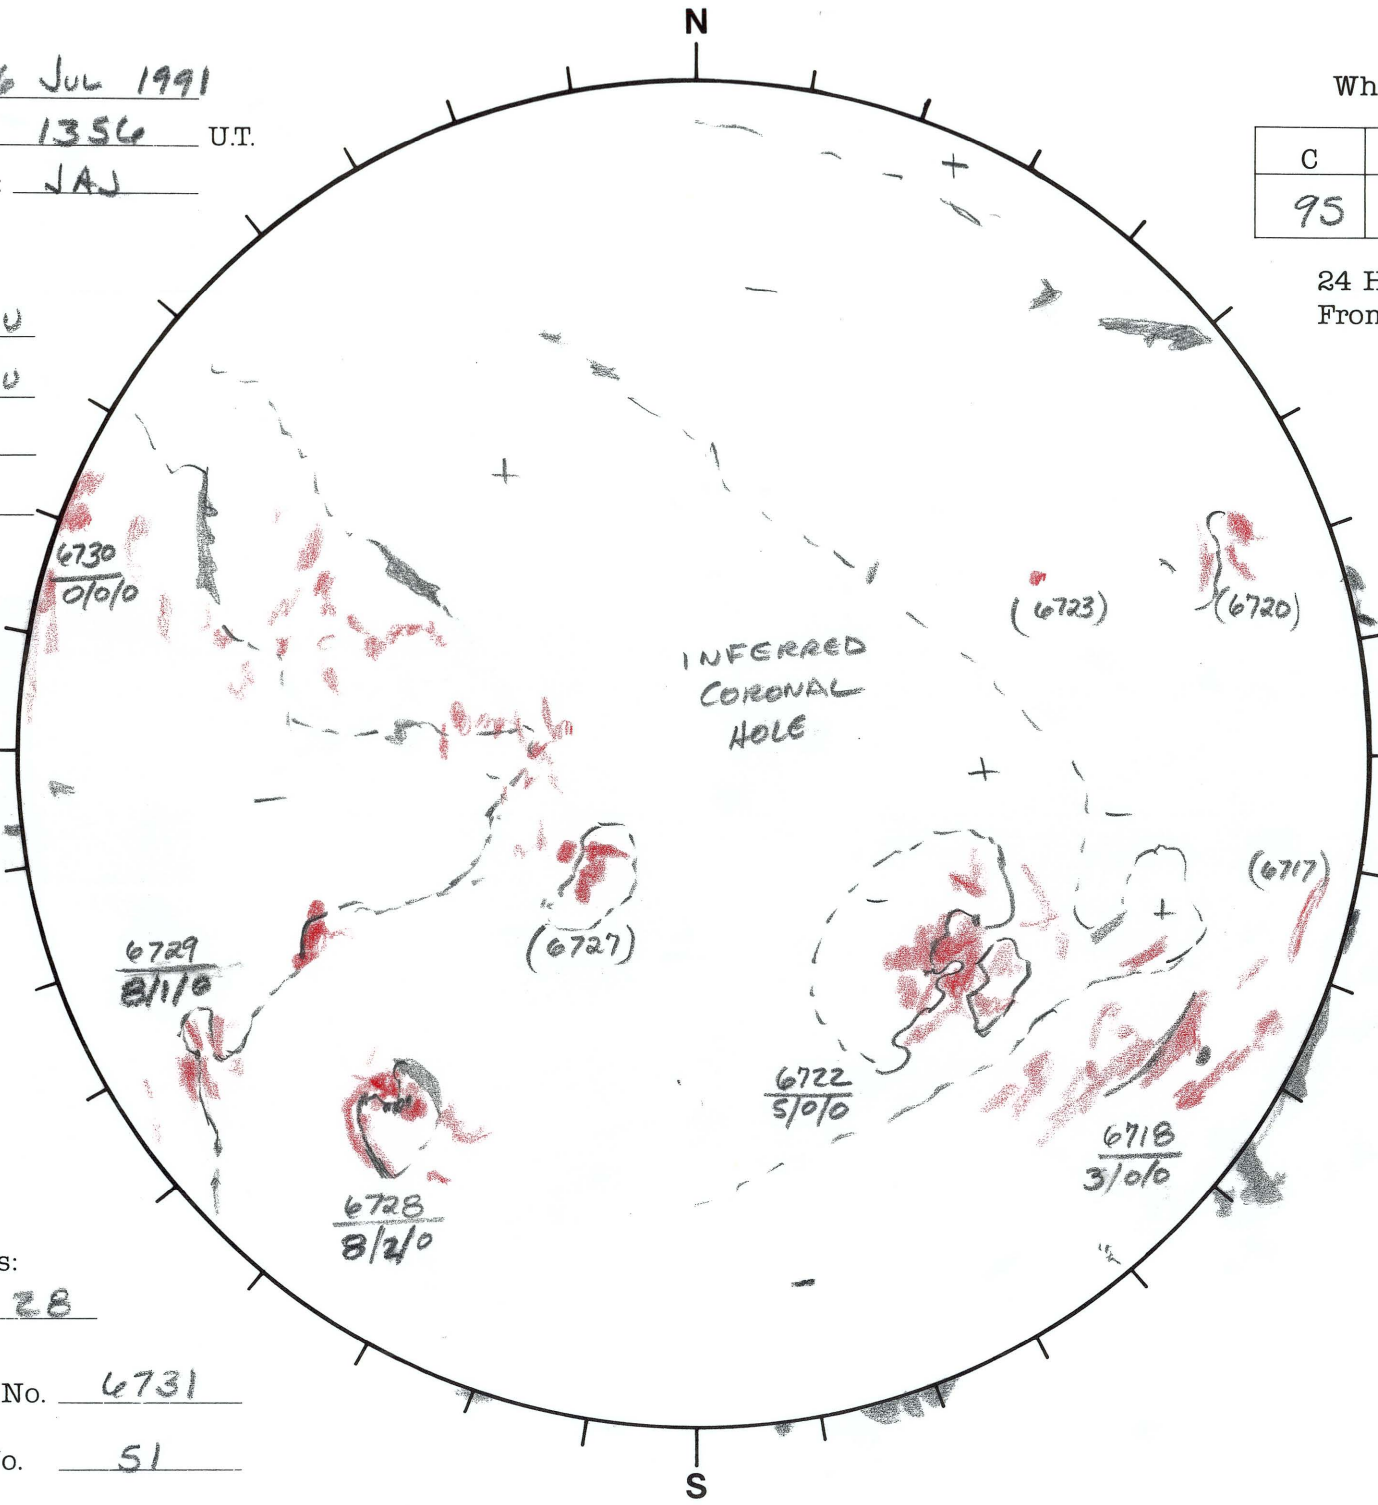

Date: 16 Jul 1991
 Time: 1356 U.T.
 Forecaster: JAJ

Whole Disk Forecast

C	M	X	P
95	30	01	01

24 Hour Forecast
 From 0000 U.T. to 0000 U.T.

DATA:
 H-alpha B0U
 Sunspots B0U
 10830 _____
 Mag. _____

28 E

W 208

Returning Carringtons:
335 to 28

L_t 117.6
 B_t +4.5
 P_t +4.1

Next Rgn. No. 6731

Next CH No. 51