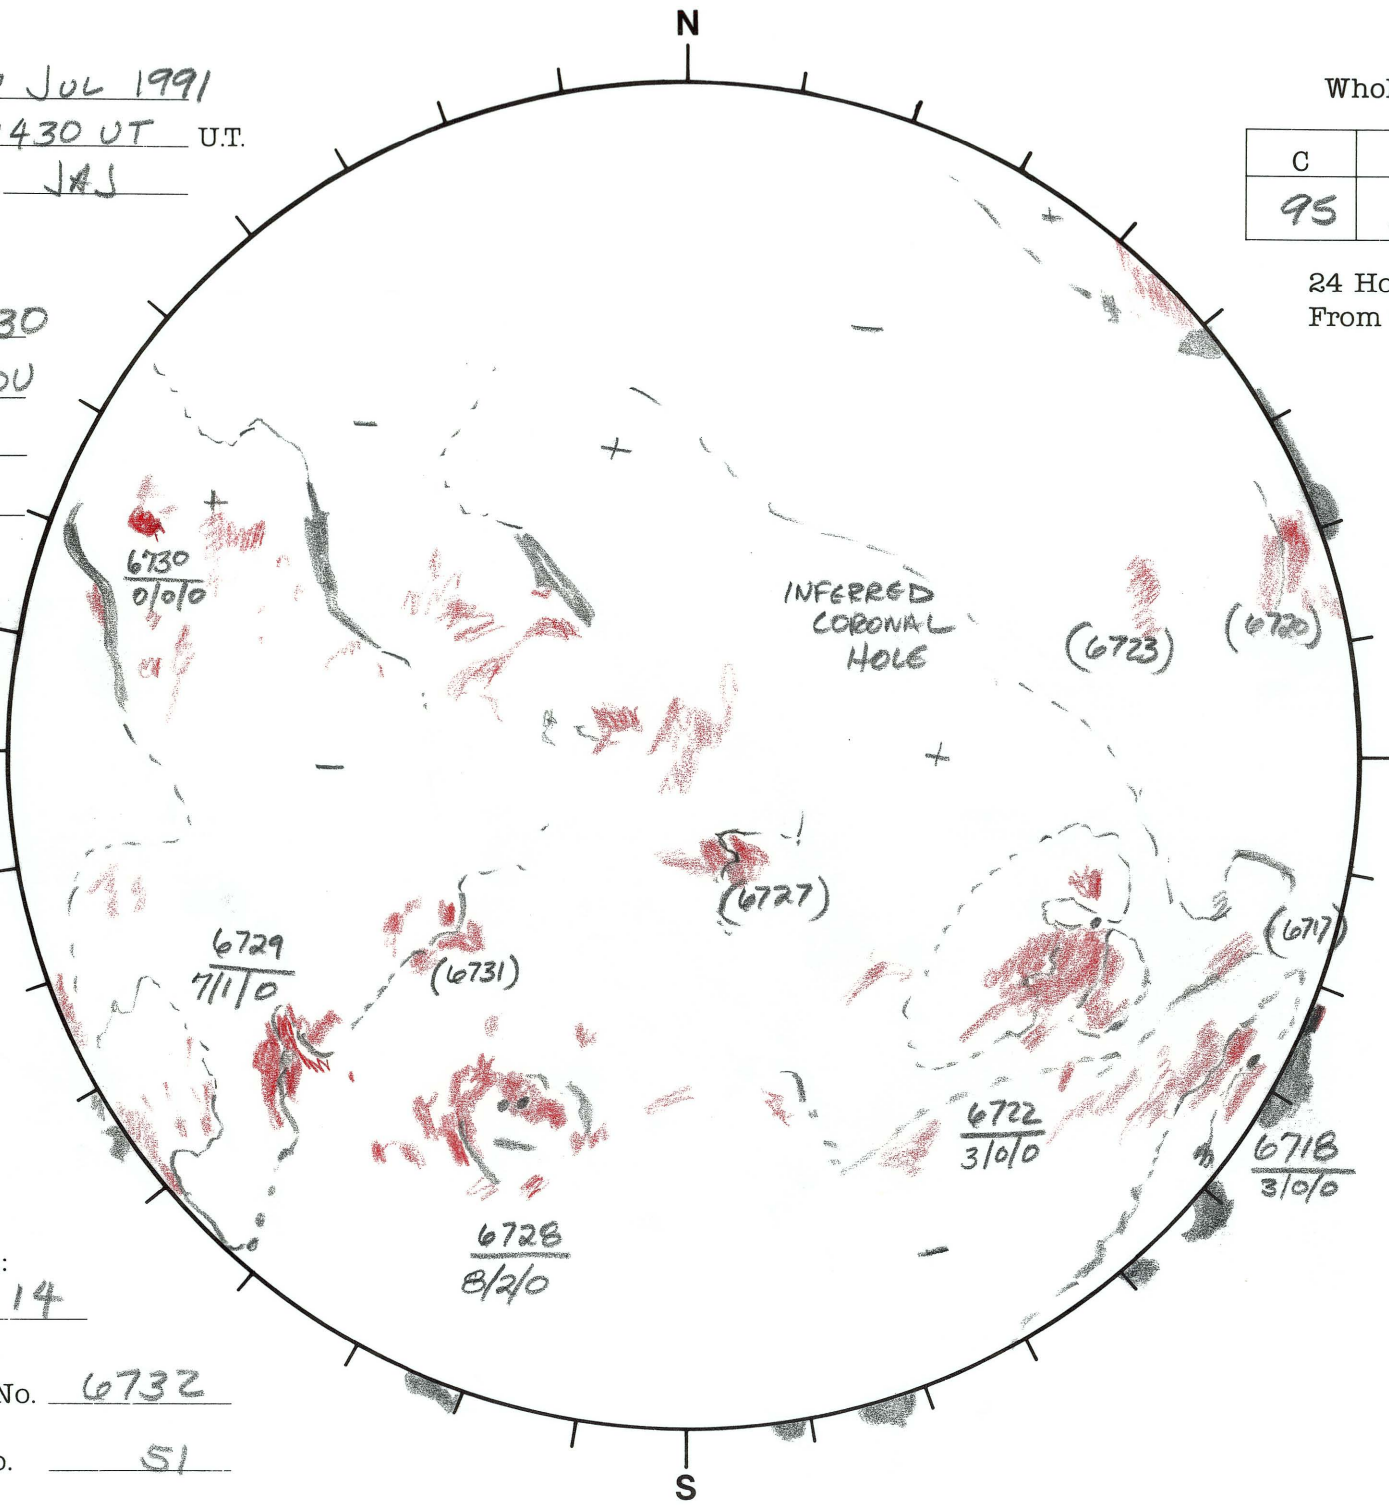

Date: 17 Jul 1991
 Time: 1430 UT U.T.
 Forecaster: JAJ

Whole Disk Forecast

C	M	X	P
95	30	01	01

24 Hour Forecast
 From 0000 U.T. to 0000 U.T.

DATA:
 H-alpha 1430
 Sunspots 300
 10830 —
 Mag. —

14 E

W 194

Returning Carringtons:
321 to 14

Next Rgn. No. 6732

Next CH No. 51

L_t 104.0
 B_t +4.6
 P_t +4.6