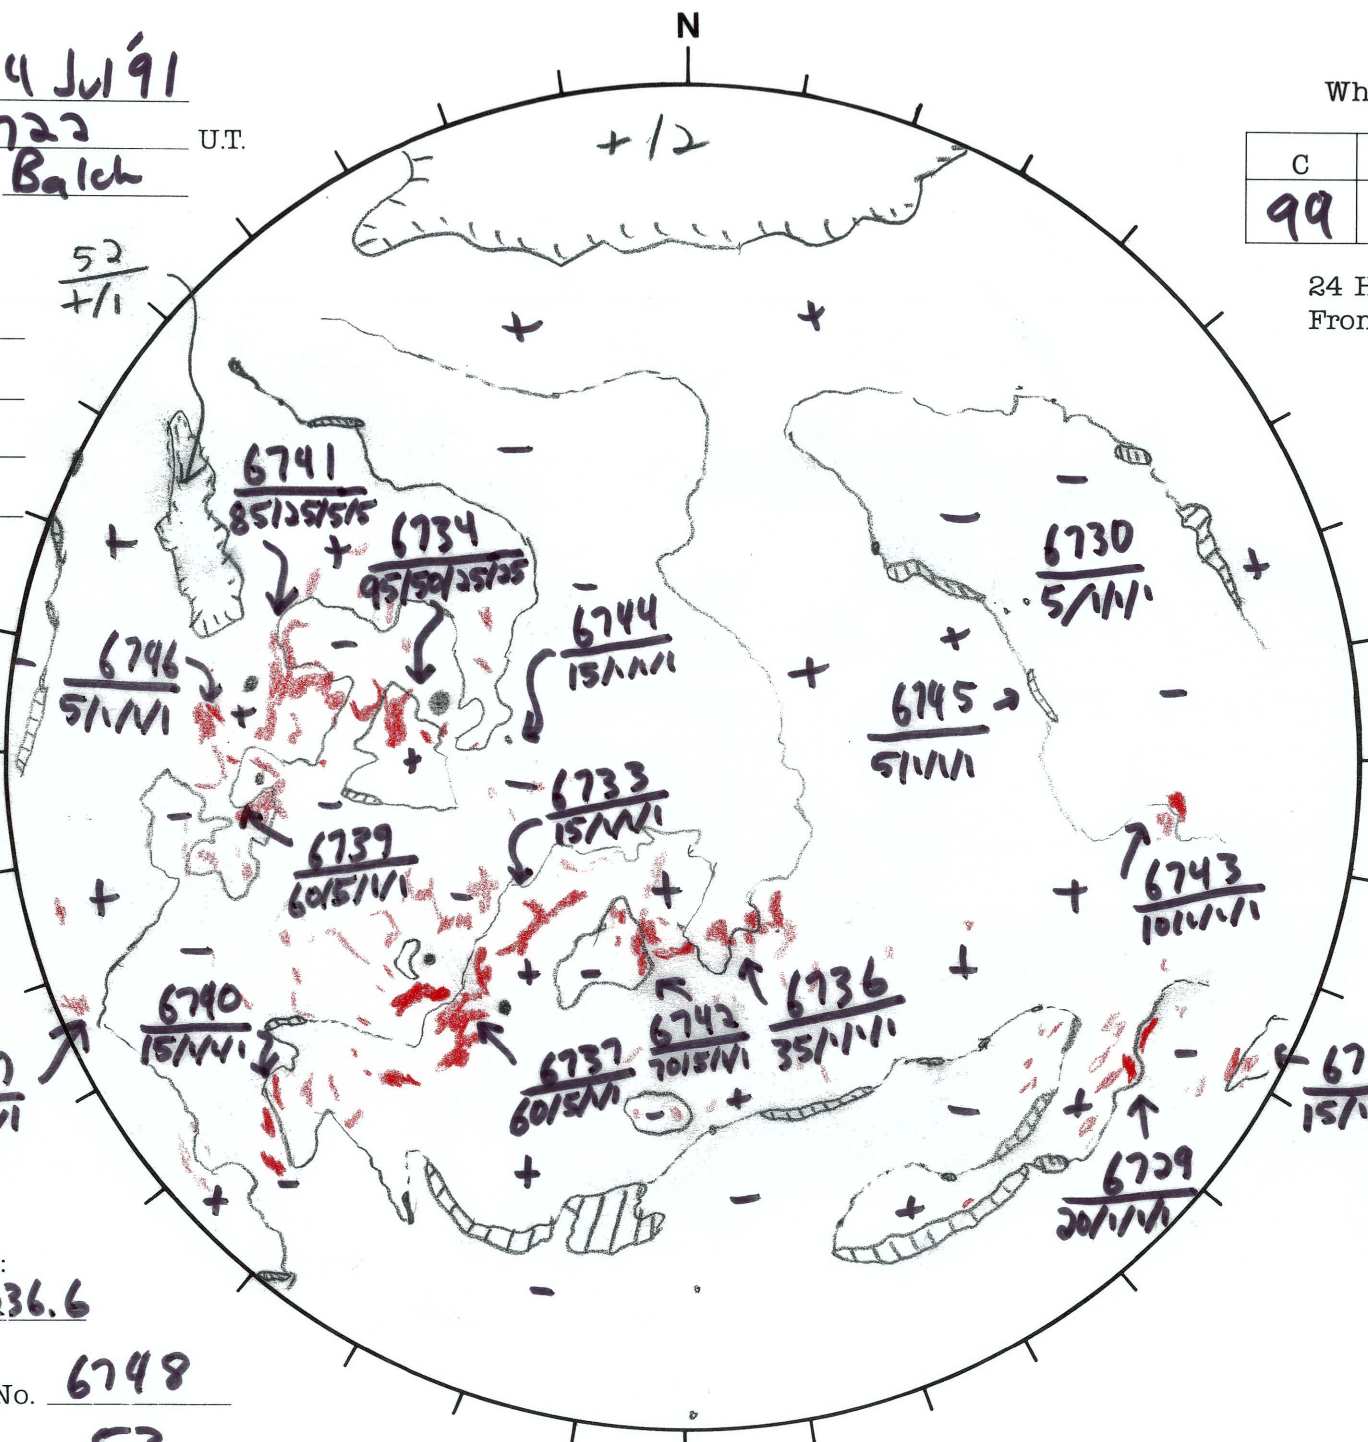

Date: 24 Jul 91
 Time: 0722 U.T.
 Forecaster: Balch

Whole Disk Forecast

| C | M | X | P |
|----|----|----|----|
| 99 | 70 | 30 | 30 |

24 Hour Forecast
 From 0000 U.T. to 0000 U.T.

DATA:
 H-alpha
 Sunspots m
 10830
 Mag.

53
+1

285 E

W 105

Returning
 Carringtons:
276.2 to 236.6

Next Rgn. No. 6748

Next CH No. 53

L_t 15.3
 B_t +5.2
 P_t +7.4

S
015