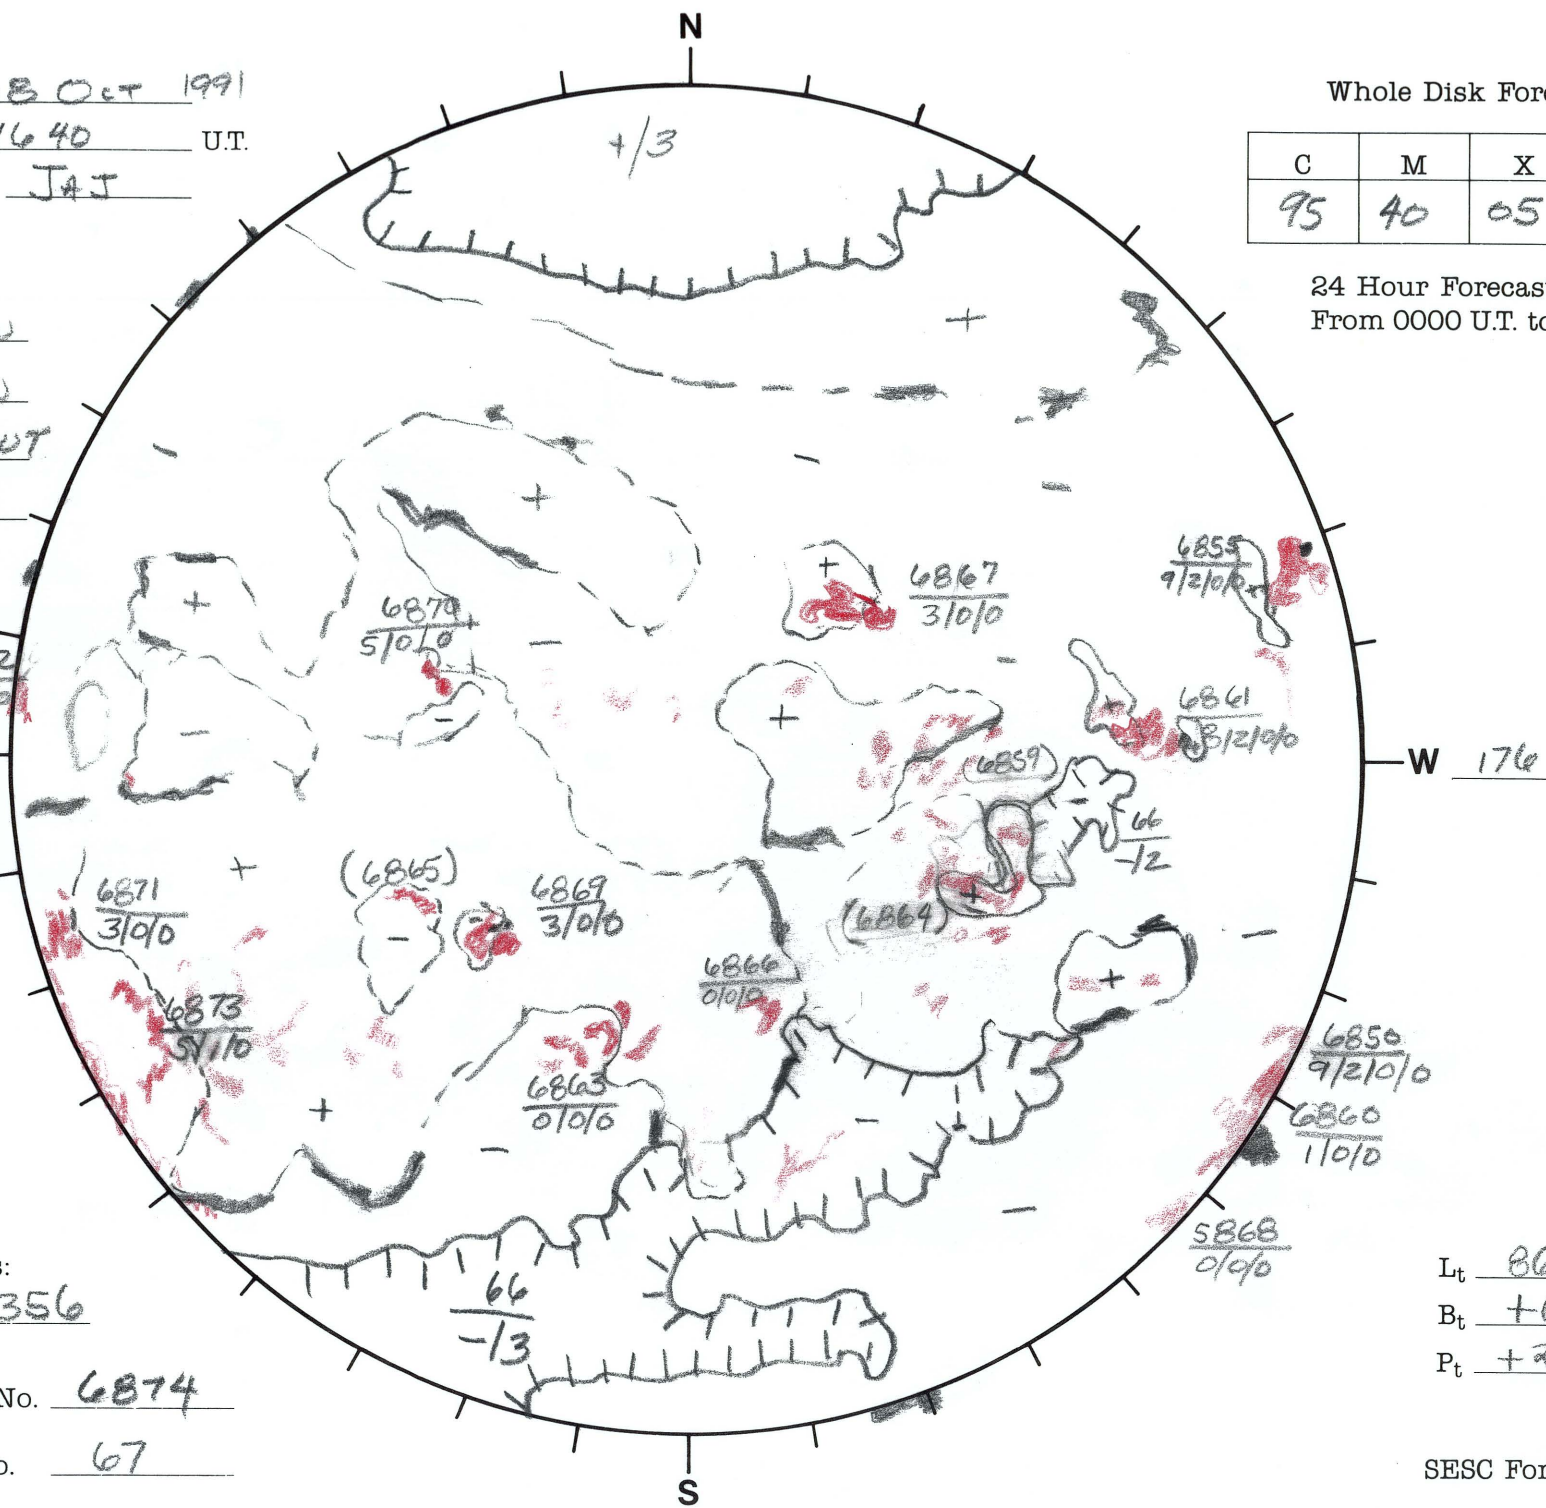

Date: 08 Oct 1991
 Time: 1640 U.T.
 Forecaster: JAJ

Whole Disk Forecast

| C | M | X | P |
|----|----|----|----|
| 95 | 40 | 05 | 01 |

24 Hour Forecast
 From 0000 U.T. to 0000 U.T.

DATA:
 H-alpha Bou
 Sunspots Bou
 Kpno 1544 UT
 10830 1544 UT
 Kpno 1703
 Mag.

356

E

W 176

Returning Carringtons:
303 to 356

Next Rgn. No. 6874

Next CH No. 67

L_t 86.2
 B_t +6.3
 P_t +26.3