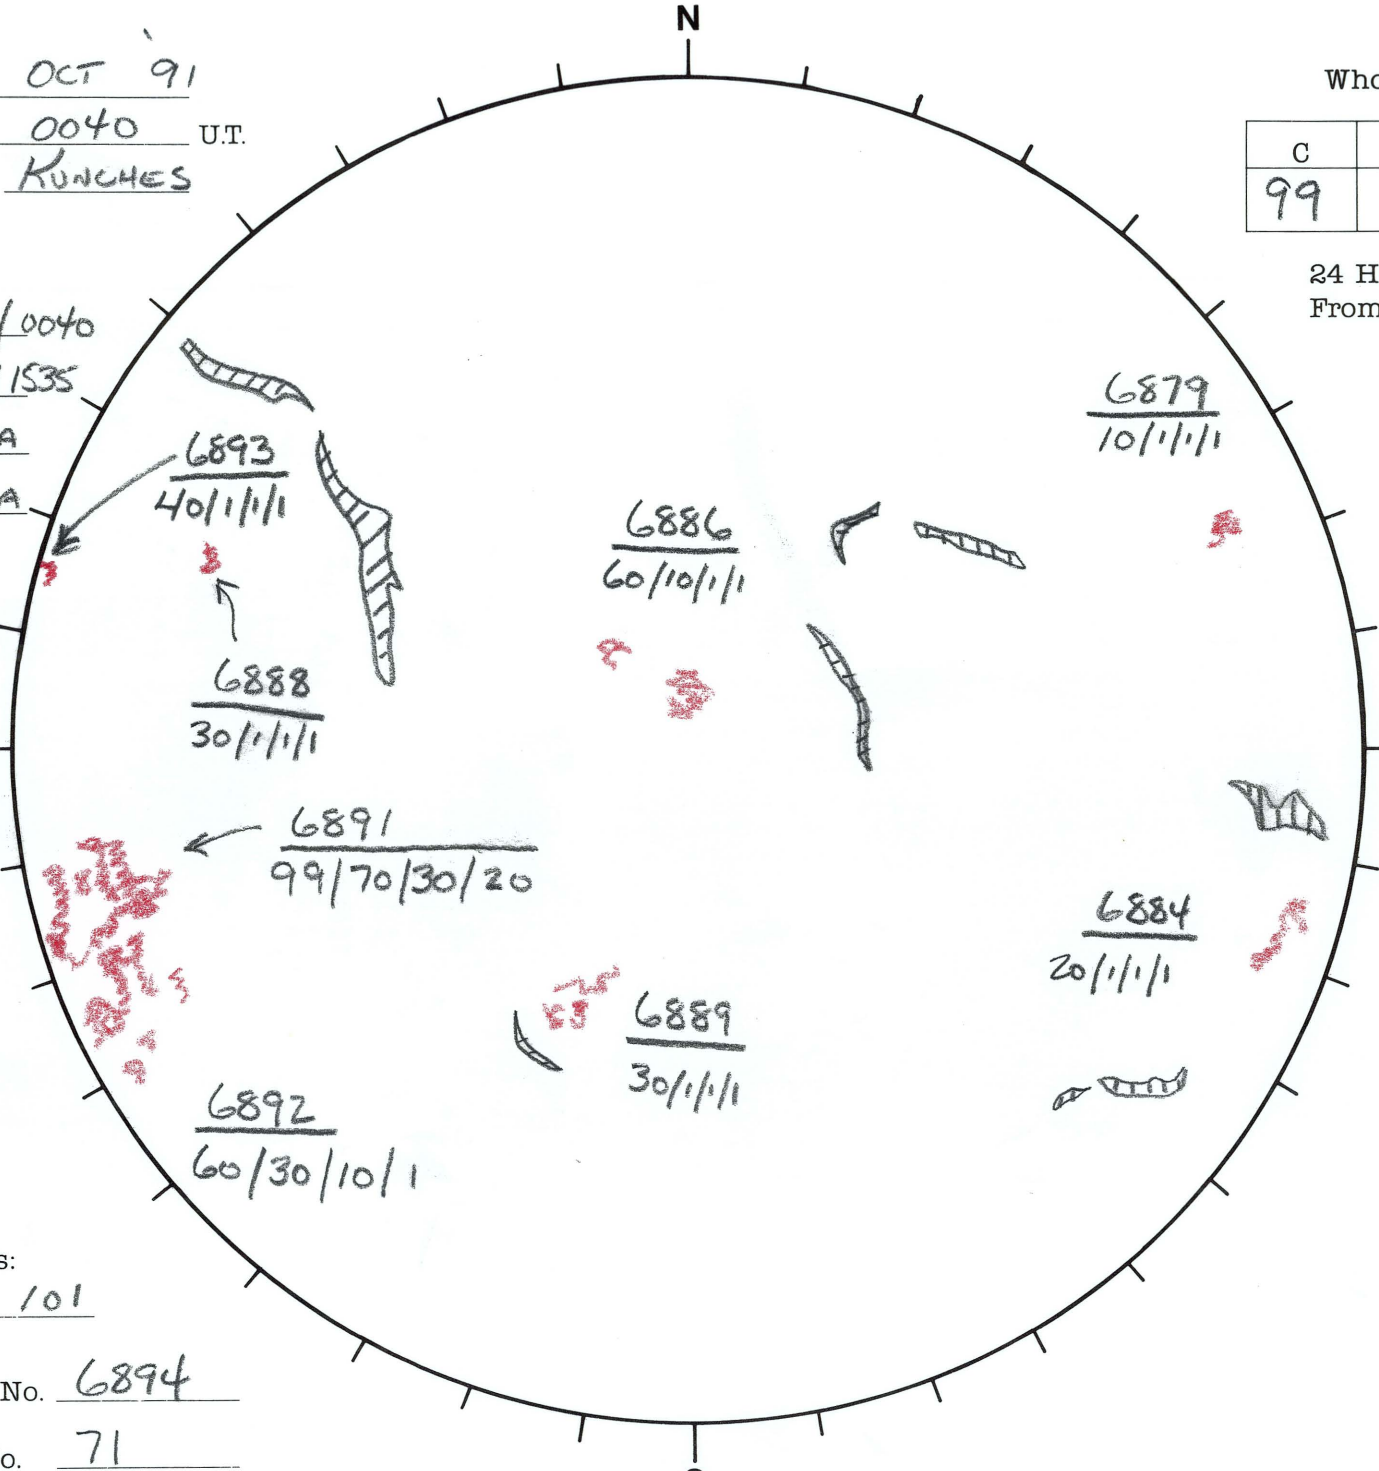

Date: 24 OCT '91
 Time: 0040 U.T.
 Forecaster: KUNCHES

Whole Disk Forecast

C	M	X	P
99	80	35	20

24 Hour Forecast
 From 0000 U.T. to 0000 U.T.

DATA:
 H-alpha LEAR/0040
 Sunspots B00/1535
 10830 N/A
 Mag. N/A

154 E

W 334

Returning Carringtons:
141 to 101

Next Rgn. No. 6894

Next CH No. 71

L_t 244
 B_t +5.2
 P_t +25.6