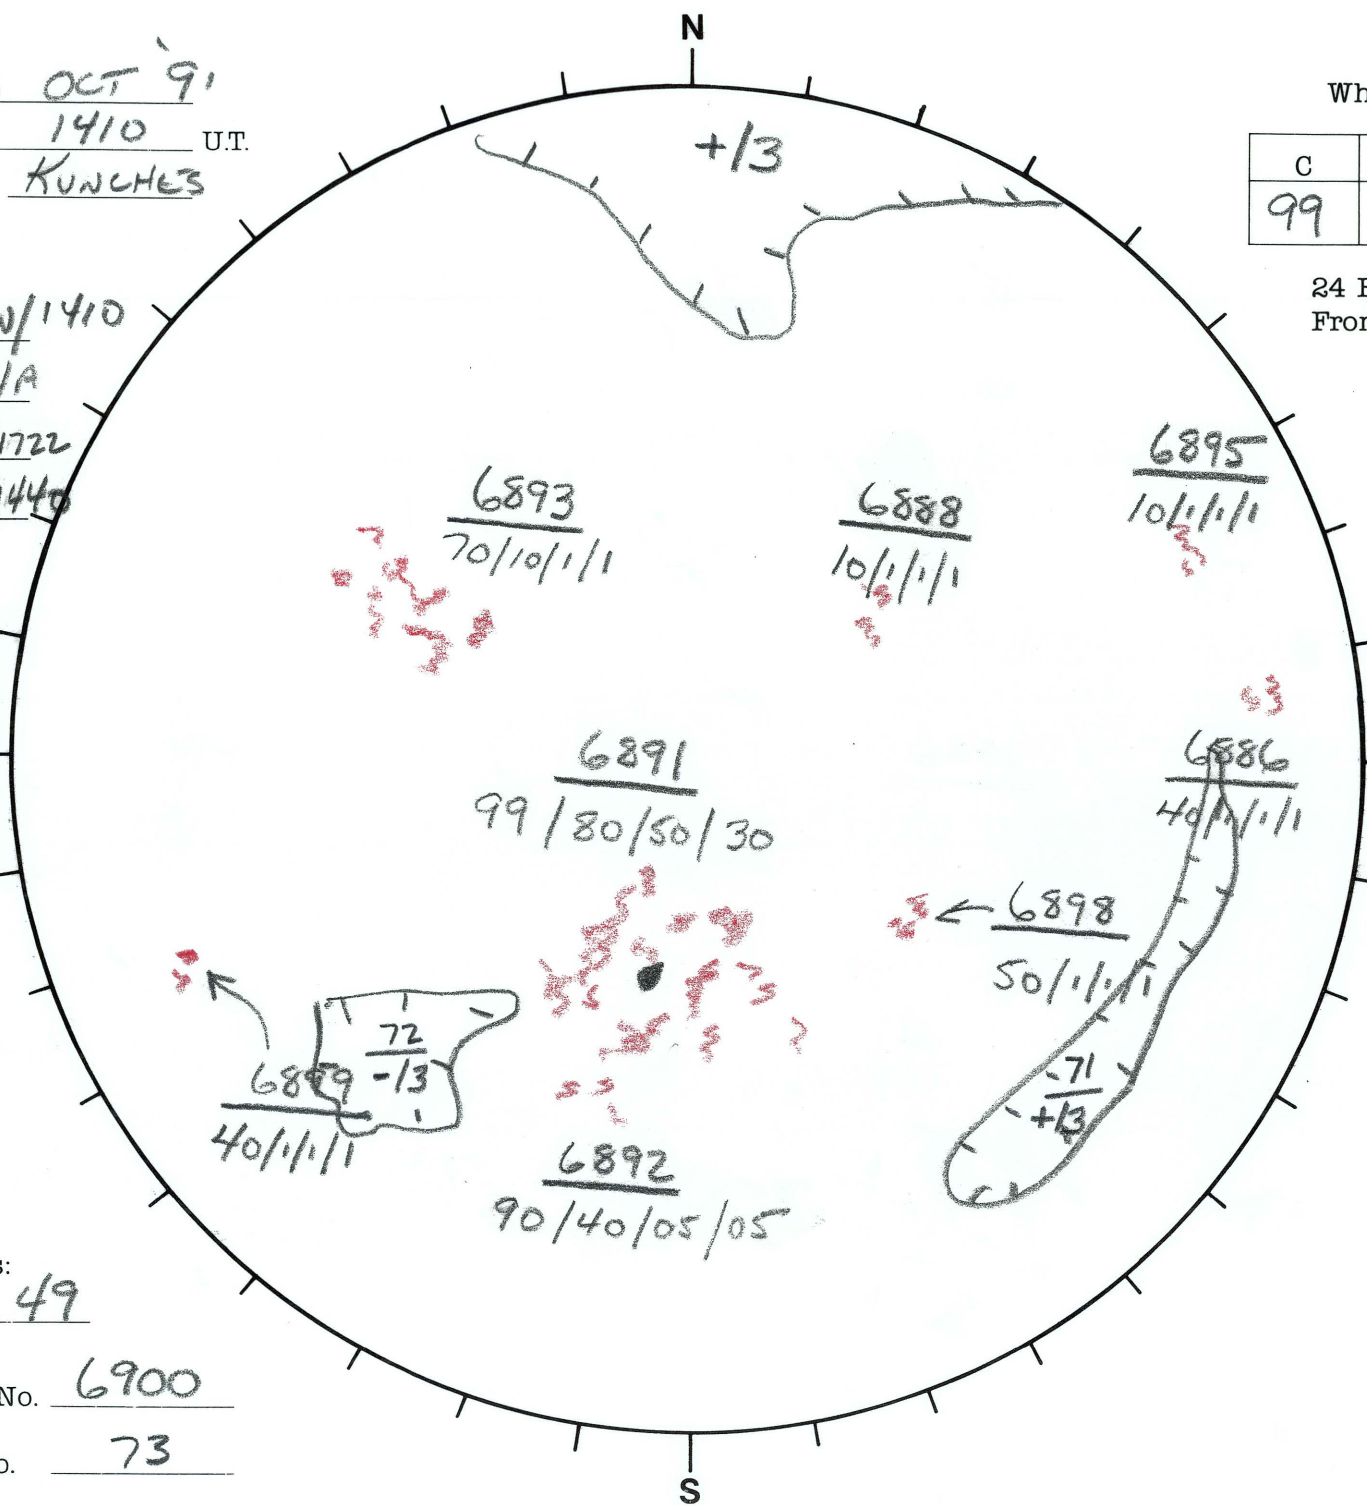

Date: 28 OCT '91
 Time: 1410 U.T.
 Forecaster: KUNCHES

Whole Disk Forecast

C	M	X	P
99	90	50	30

24 Hour Forecast
 From 0000 U.T. to 0000 U.T.

DATA:
 H-alpha KHMN/1410
 Sunspots N/A
 10830 KPNO/1722
 Mag. KPNO/1440

094 E

W 274

Returning Carringtons:
89 to 49

L_t 184
 B_t +4.8
 P_t +25.1

Next Rgn. No. 6900

Next CH No. 73