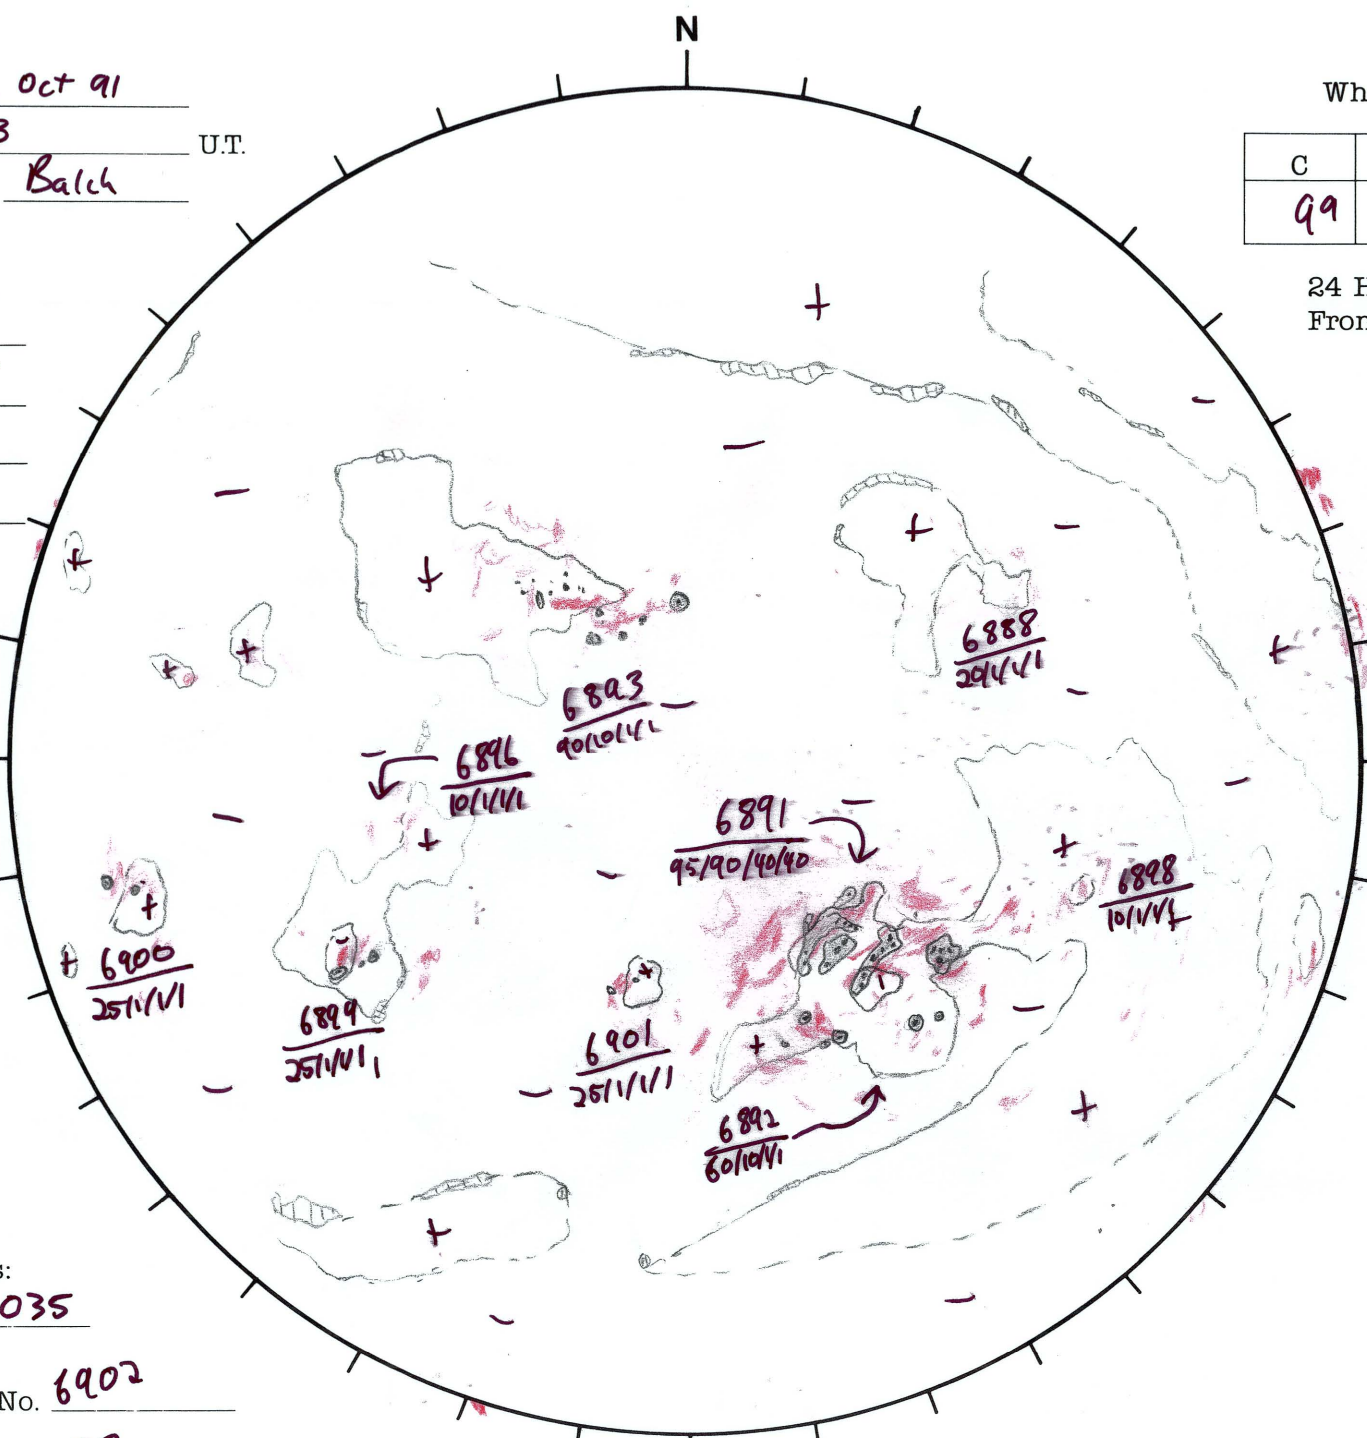

Date: 29 Oct 91
 Time: 1613 U.T.
 Forecaster: Balch

Whole Disk Forecast

C	M	X	P
99	90	40	40

24 Hour Forecast
 From 0000 U.T. to 0000 U.T.

DATA:
 H-alpha
 Sunspots
 10830 na
 Mag.

079 E

W 259

Returning Carringtons:
075 to 035

L_t 169.5
 B_t +4.7
 P_t +25.0

Next Rgn. No. 6902

Next CH No. 73

169