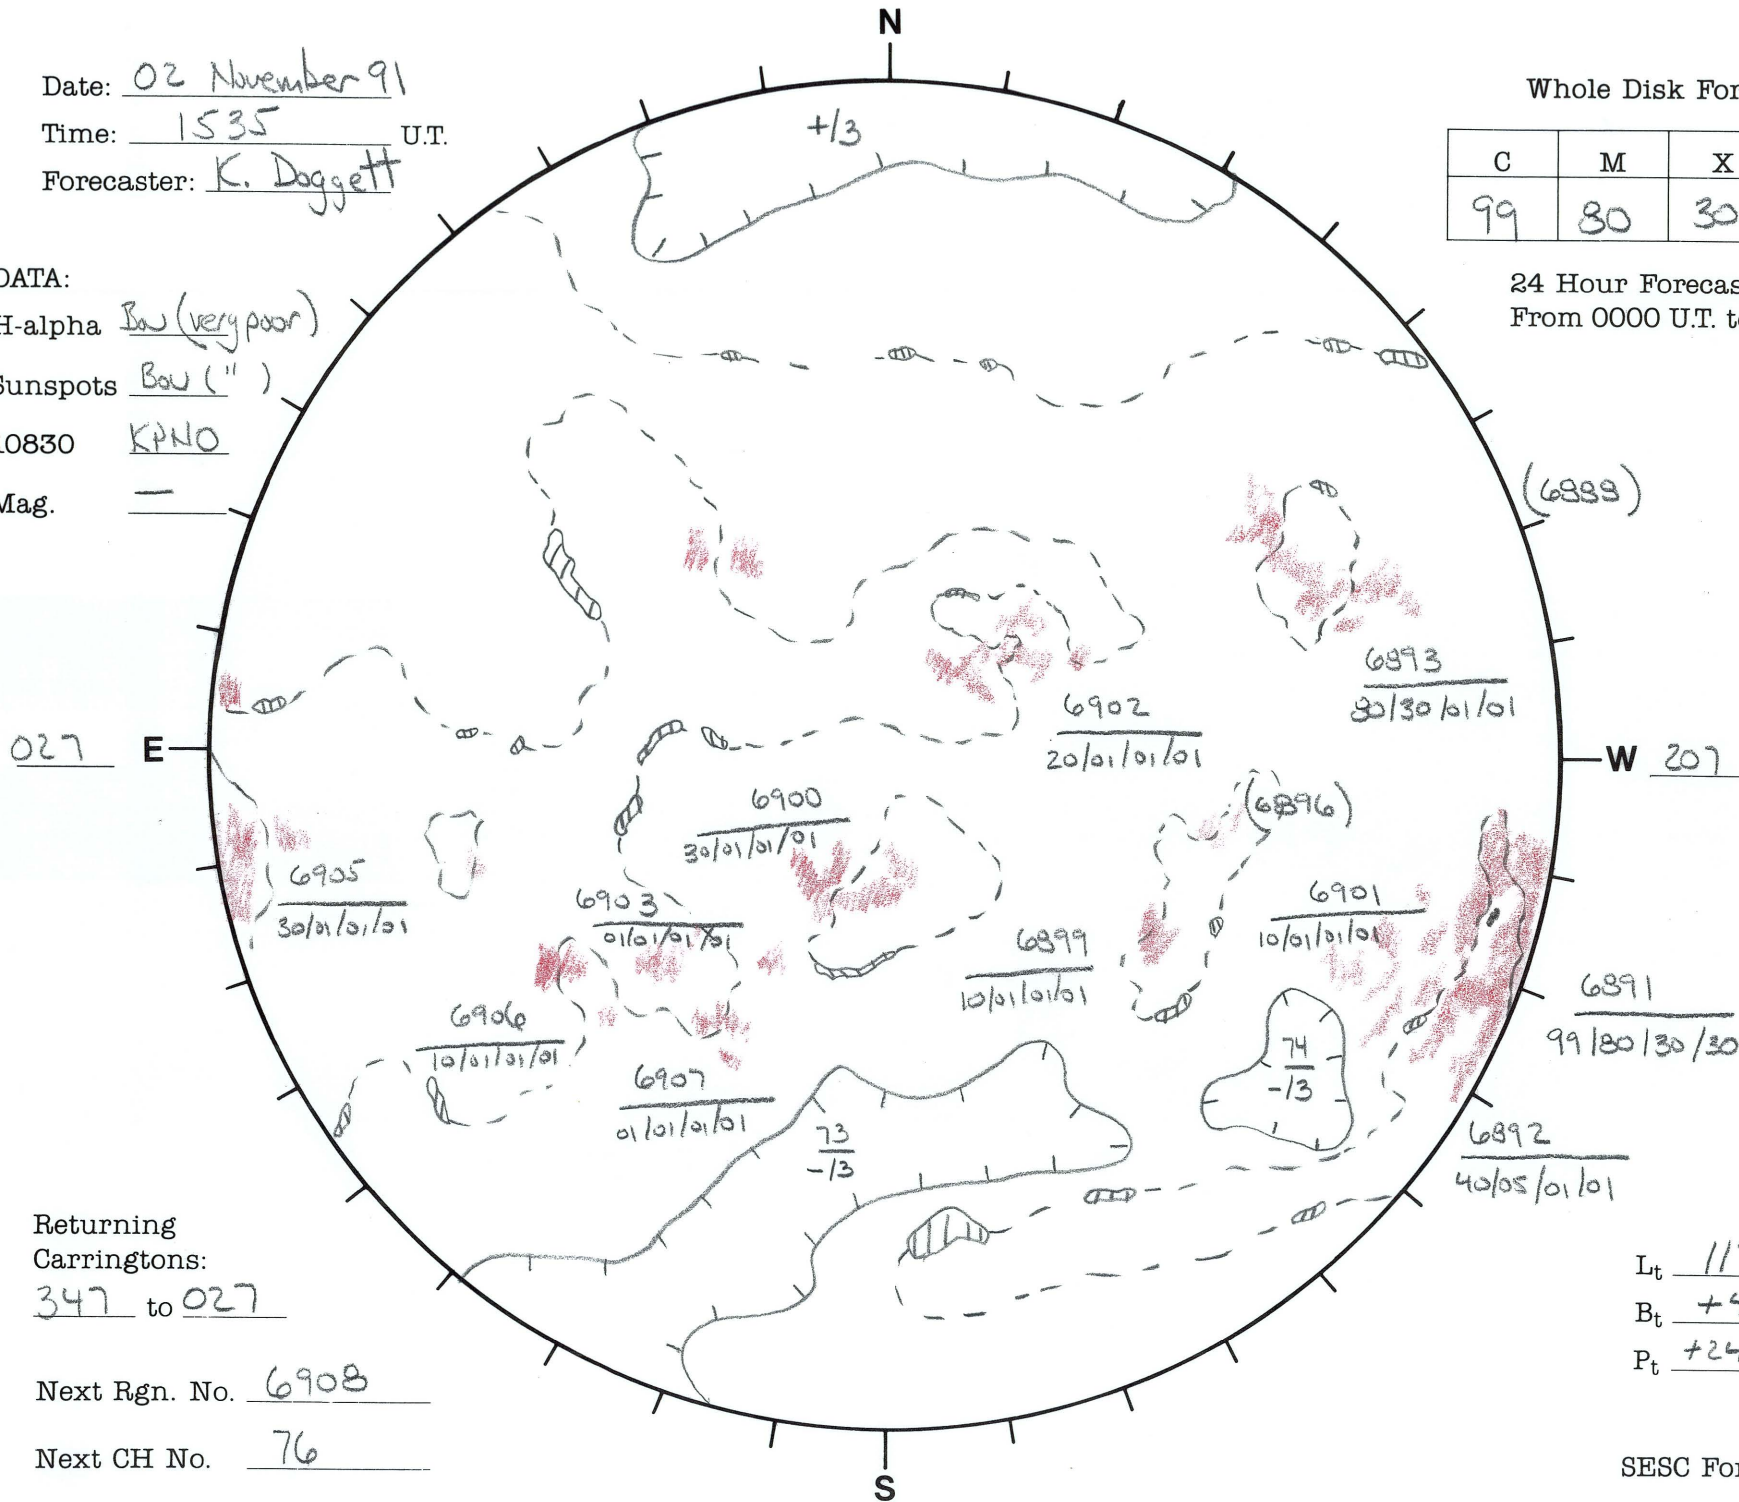

Date: 02 November 91
 Time: 1535 U.T.
 Forecaster: K. Doggett

Whole Disk Forecast

C	M	X	P
99	80	30	30

24 Hour Forecast
 From 0000 U.T. to 0000 U.T.

DATA:
 H-alpha Bw (very poor)
 Sunspots Bw (")
 10830 KPNO
 Mag. —

Returning Carringtons:
347 to 027

Next Rgn. No. 6908

Next CH No. 76

L_t 117.1
 B_t +4.3
 P_t +24.3