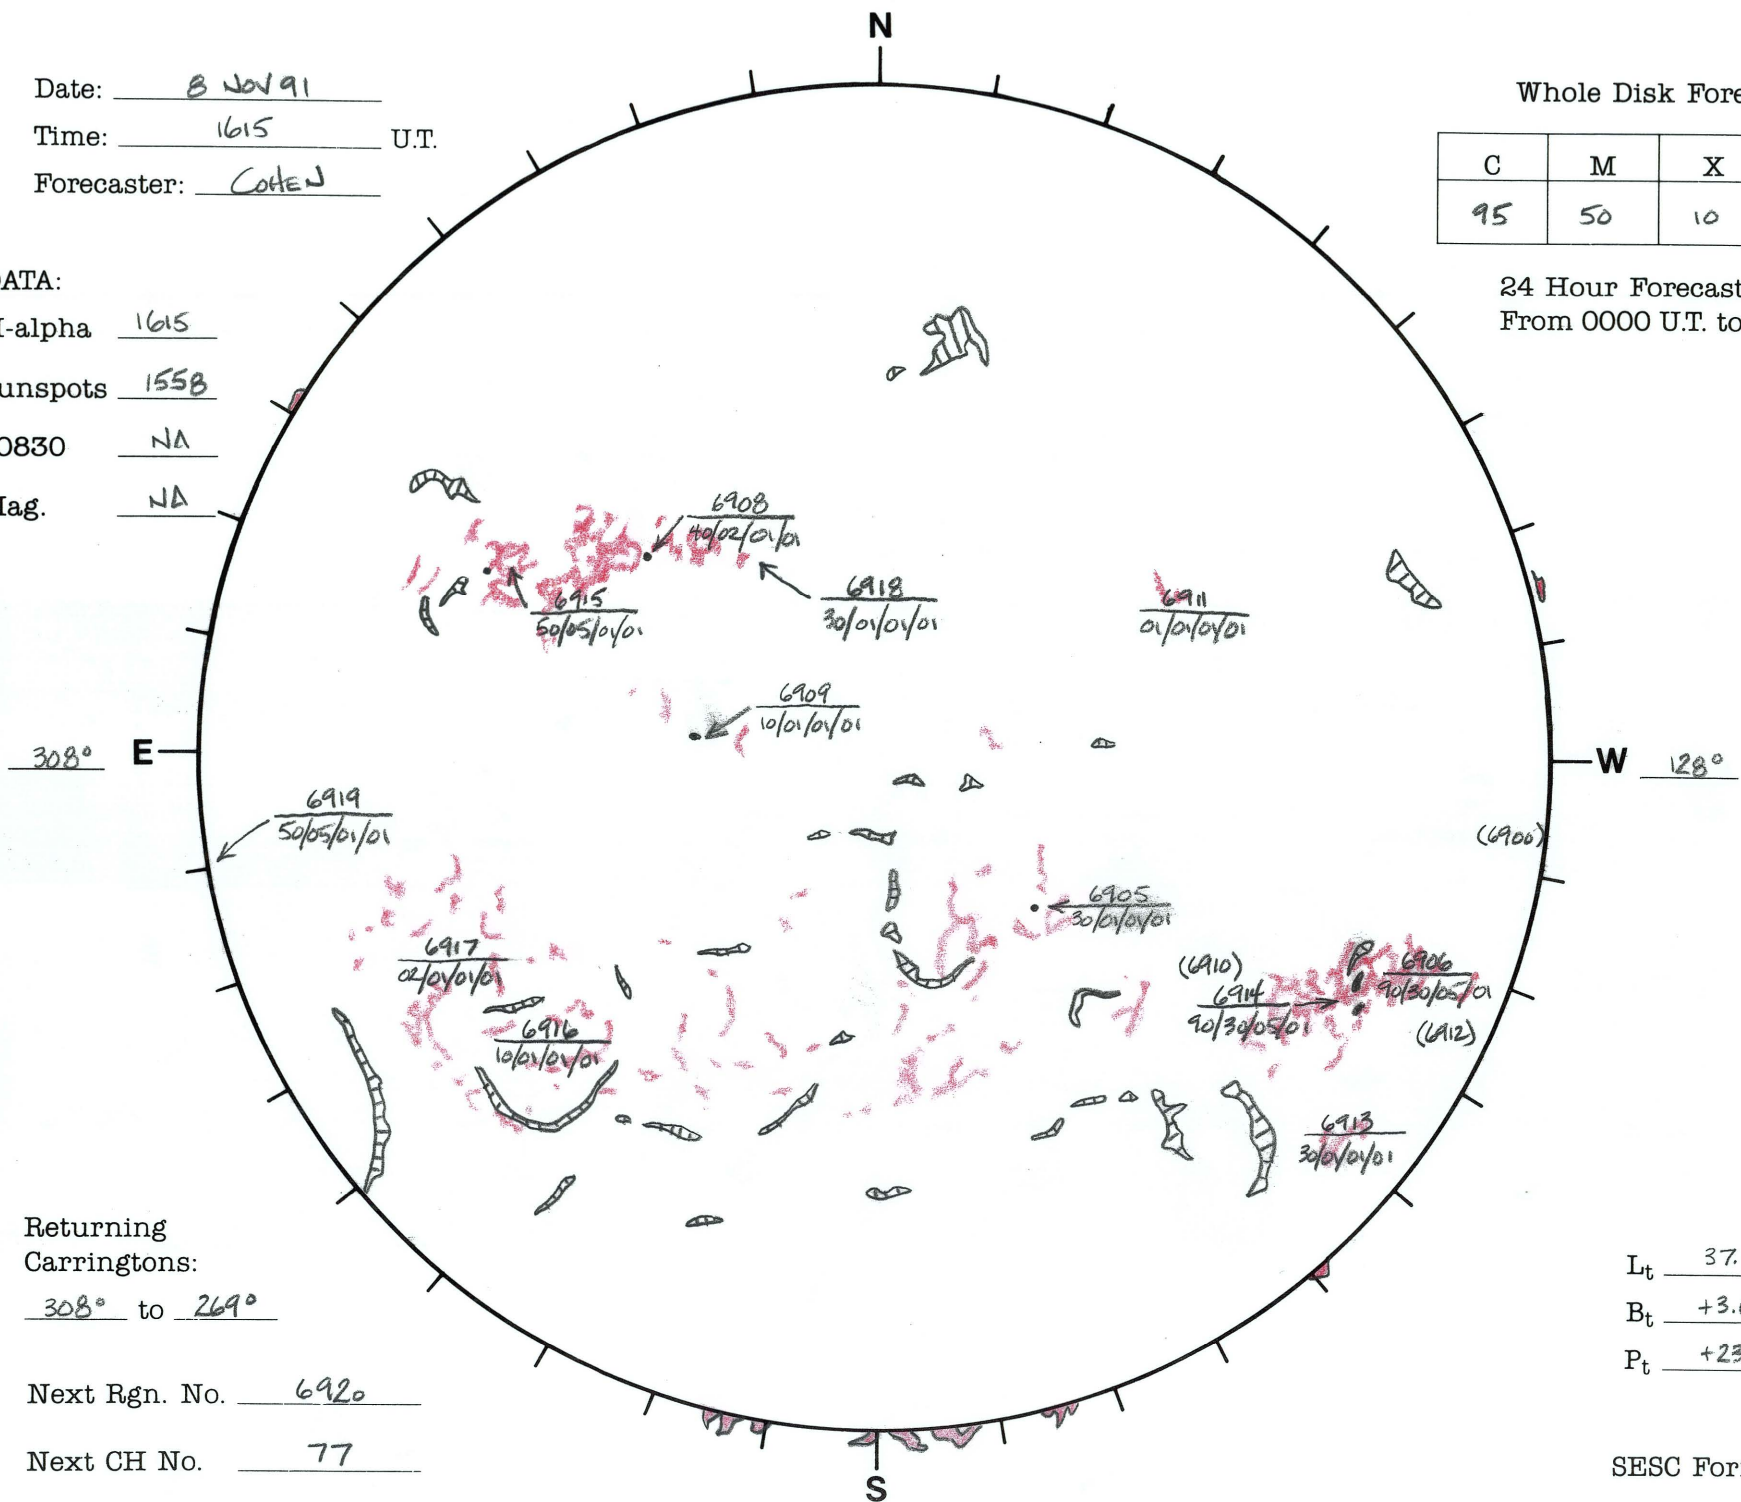

Date: 8 NOV 91  
 Time: 1615 U.T.  
 Forecaster: COHEN

Whole Disk Forecast

C	M	X	P
95	50	10	01

24 Hour Forecast  
 From 0000 U.T. to 0000 U.T.

DATA:  
 H-alpha 1615  
 Sunspots 1558  
 10830 NA  
 Mag. NA

Returning  
 Carringtons:  
308° to 269°

Next Rgn. No. 6920

Next CH No. 77

L<sub>t</sub> 37.6°  
 B<sub>t</sub> +3.6°  
 P<sub>t</sub> +23.1°