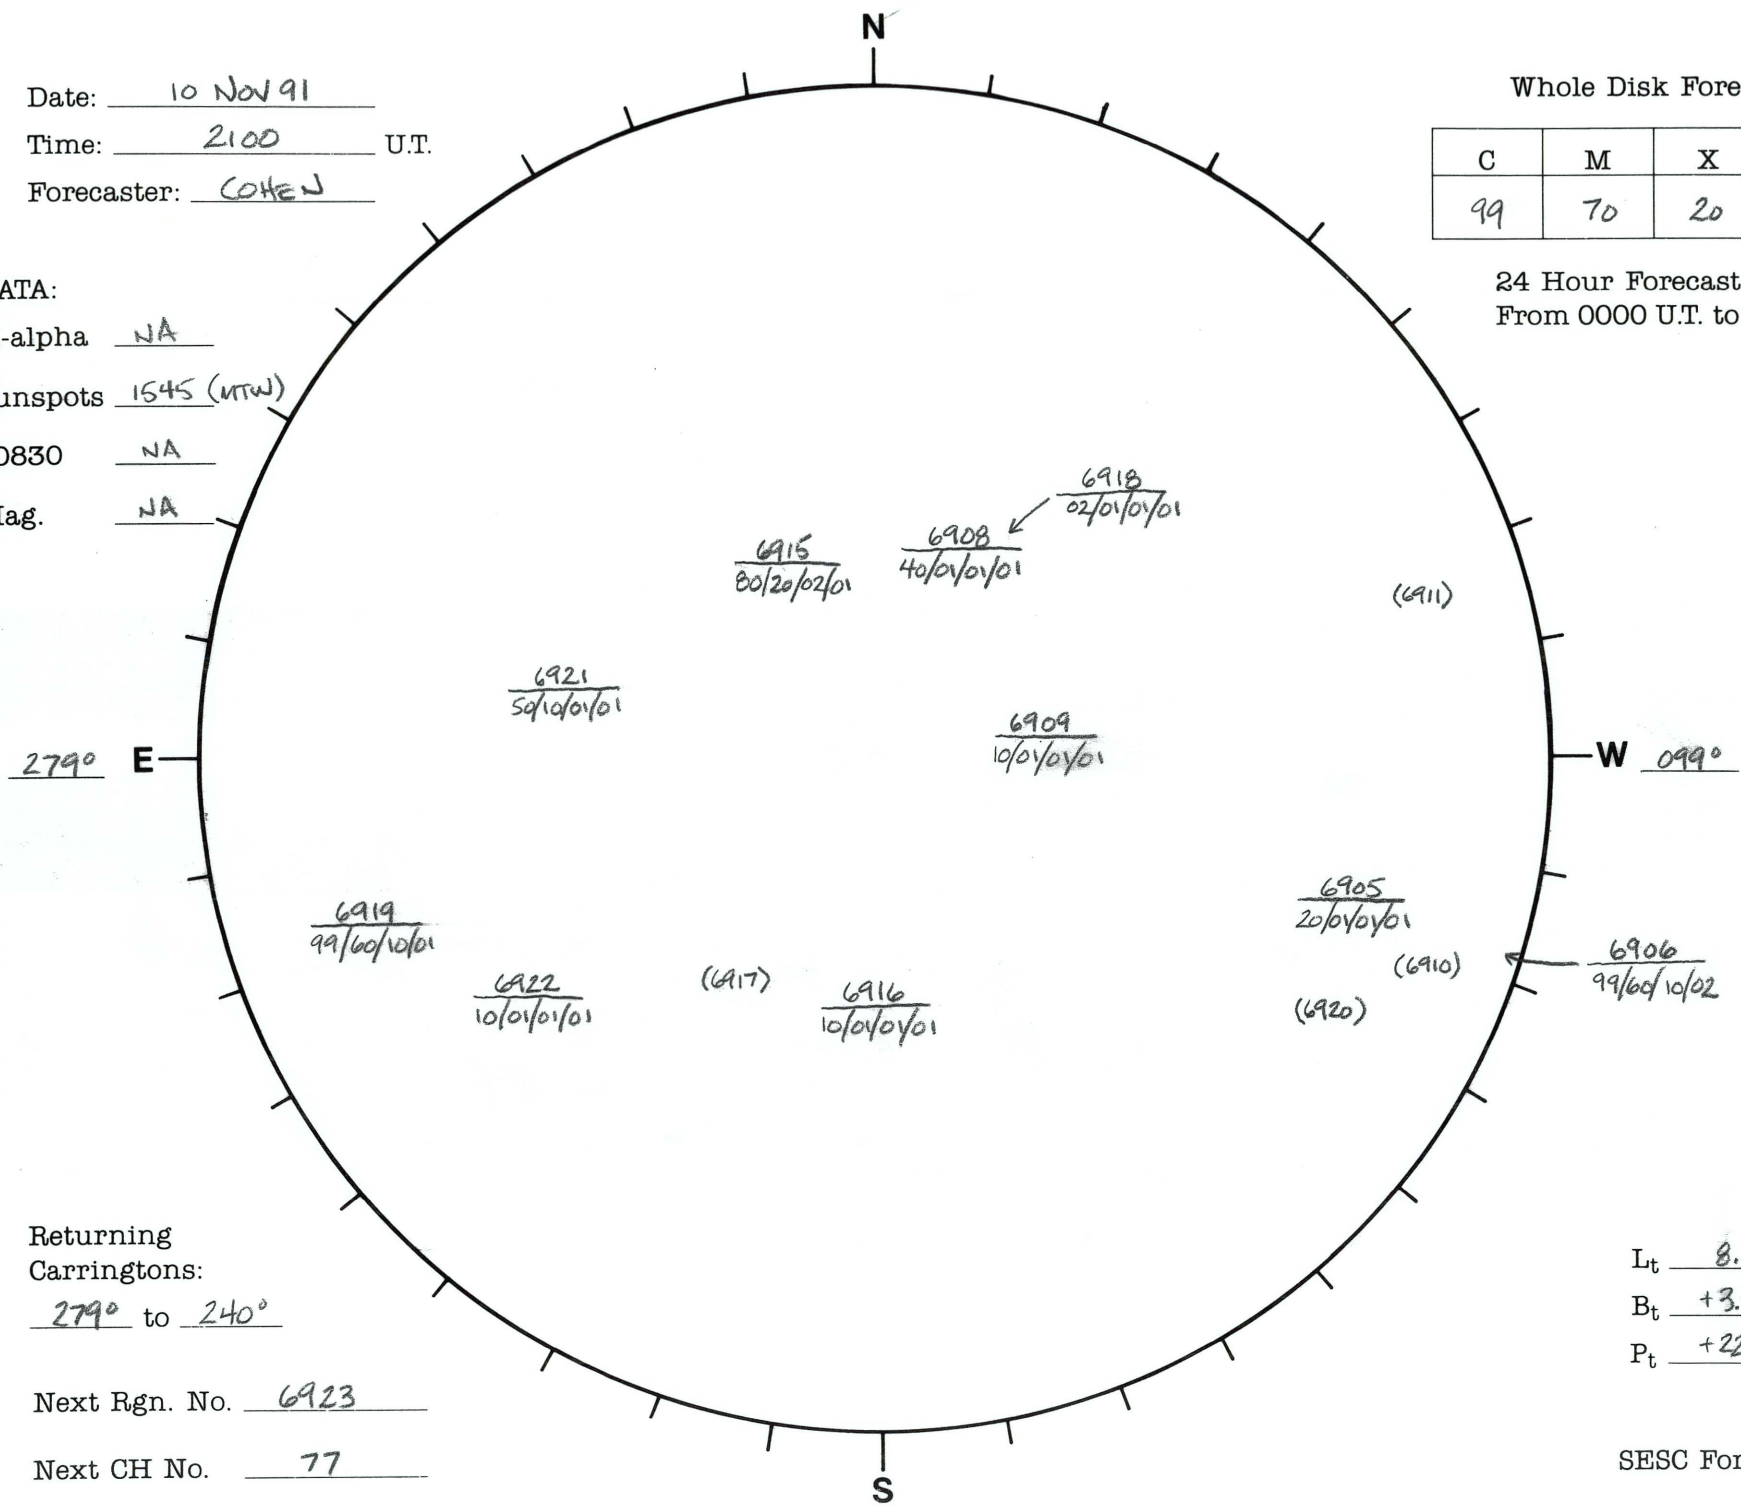

Date: 10 Nov 91
 Time: 2100 U.T.
 Forecaster: COHEN

Whole Disk Forecast

C	M	X	P
99	70	20	05

24 Hour Forecast
 From 0000 U.T. to 0000 U.T.

DATA:
 H-alpha NA
 Sunspots 1545 (MTW)
 10830 NA
 Mag. NA

Returning Carringtons:
279° to 240°

Next Rgn. No. 6923
 Next CH No. 77

L_t 8.6°
 B_t +3.4°
 P_t +22.6°