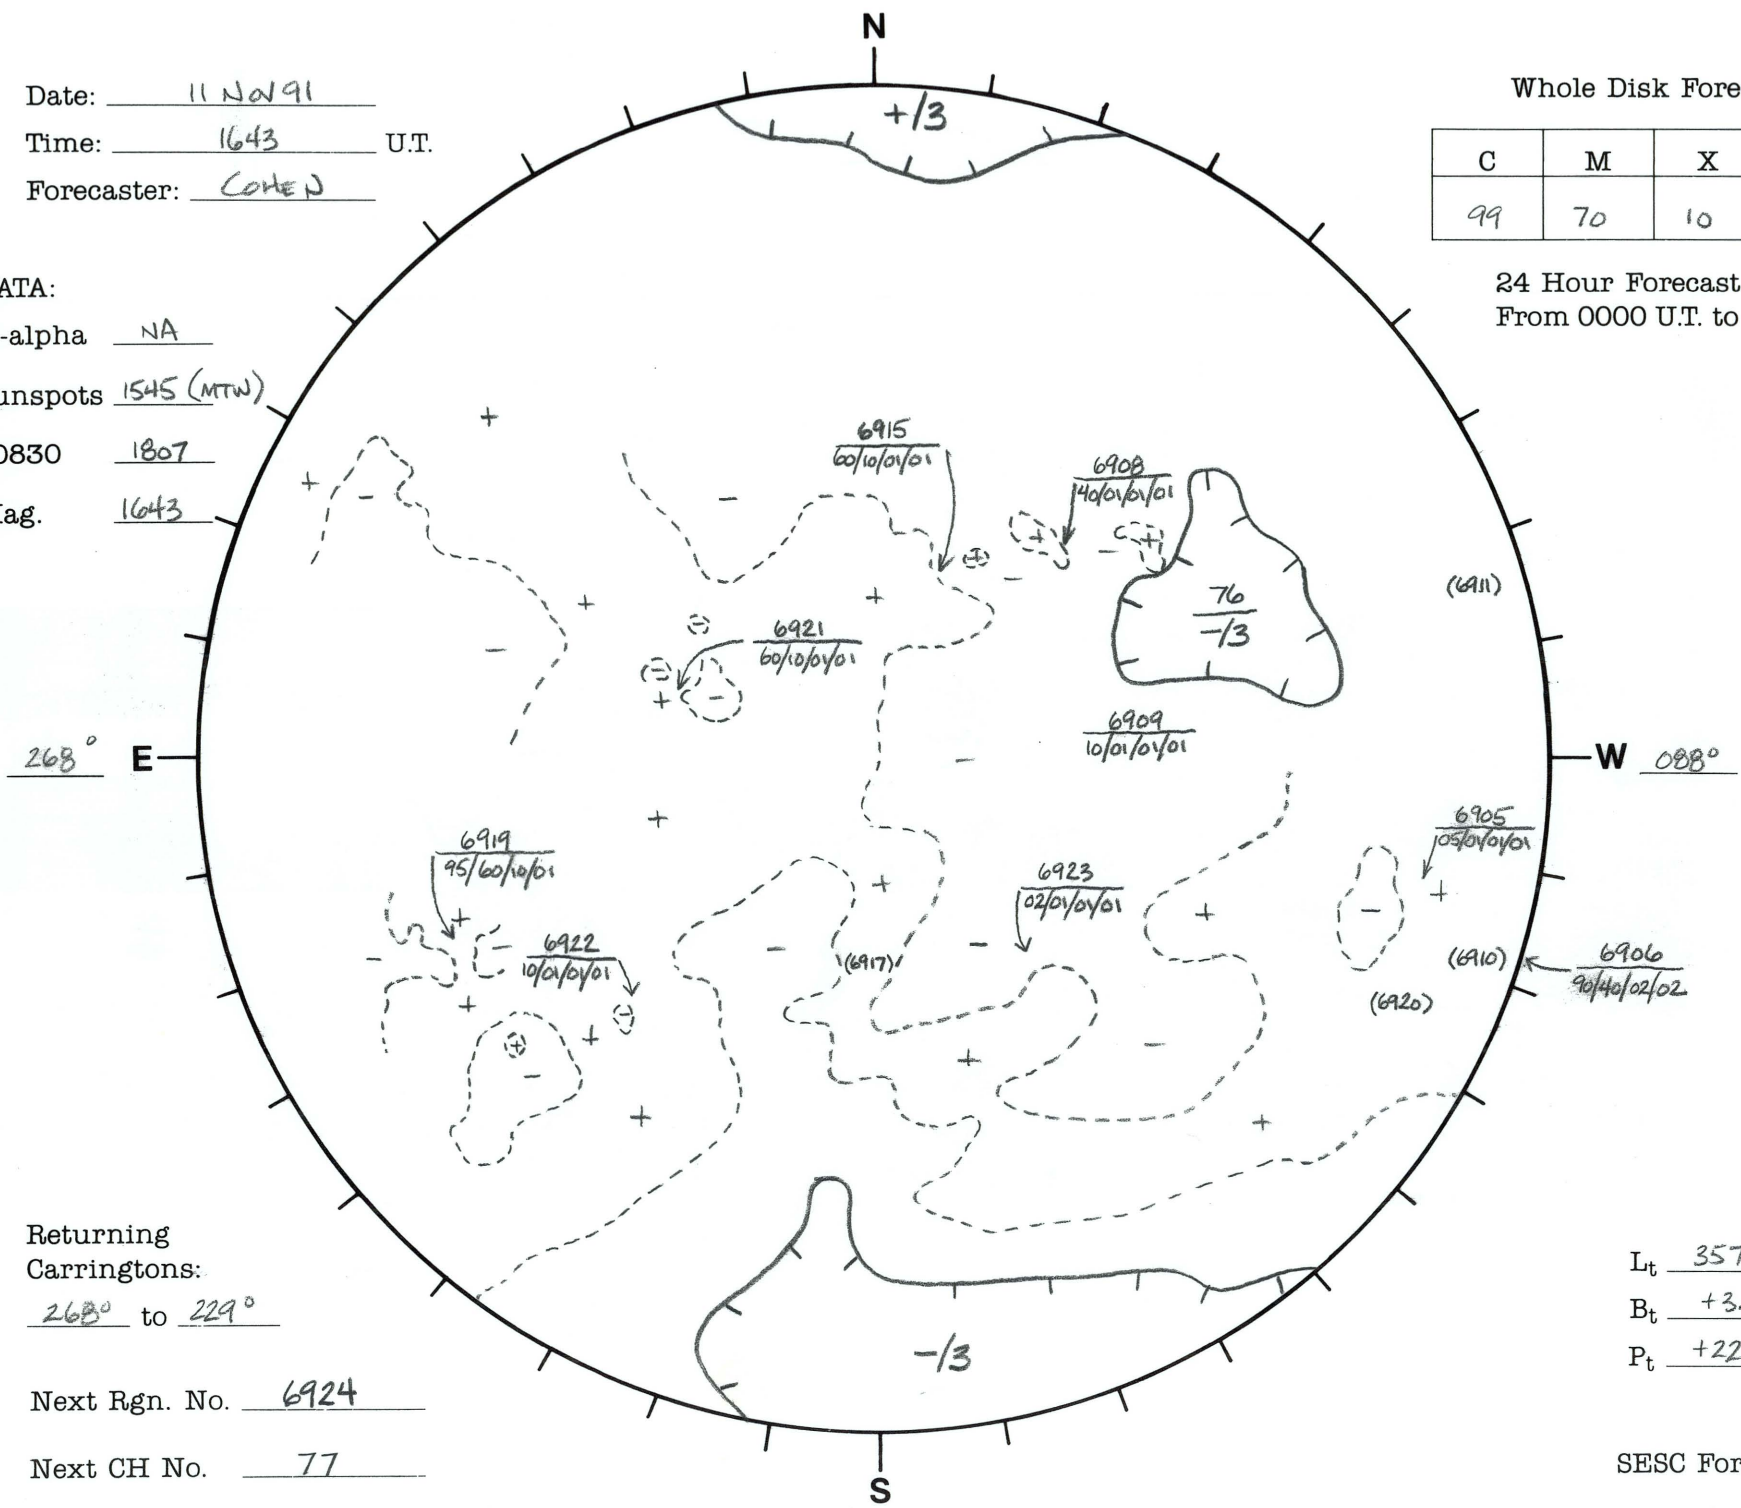

Date: 11 Nov 91  
 Time: 1643 U.T.  
 Forecaster: COHEN

Whole Disk Forecast

C	M	X	P
99	70	10	02

24 Hour Forecast  
 From 0000 U.T. to 0000 U.T.

DATA:  
 H-alpha NA  
 Sunspots 1545 (MTW)  
 10830 1807  
 Mag. 1643

Returning Carringtons:  
268° to 229°

L<sub>t</sub> 357.8°  
 B<sub>t</sub> +3.3°  
 P<sub>t</sub> +22.4°

Next Rgn. No. 6924  
 Next CH No. 77