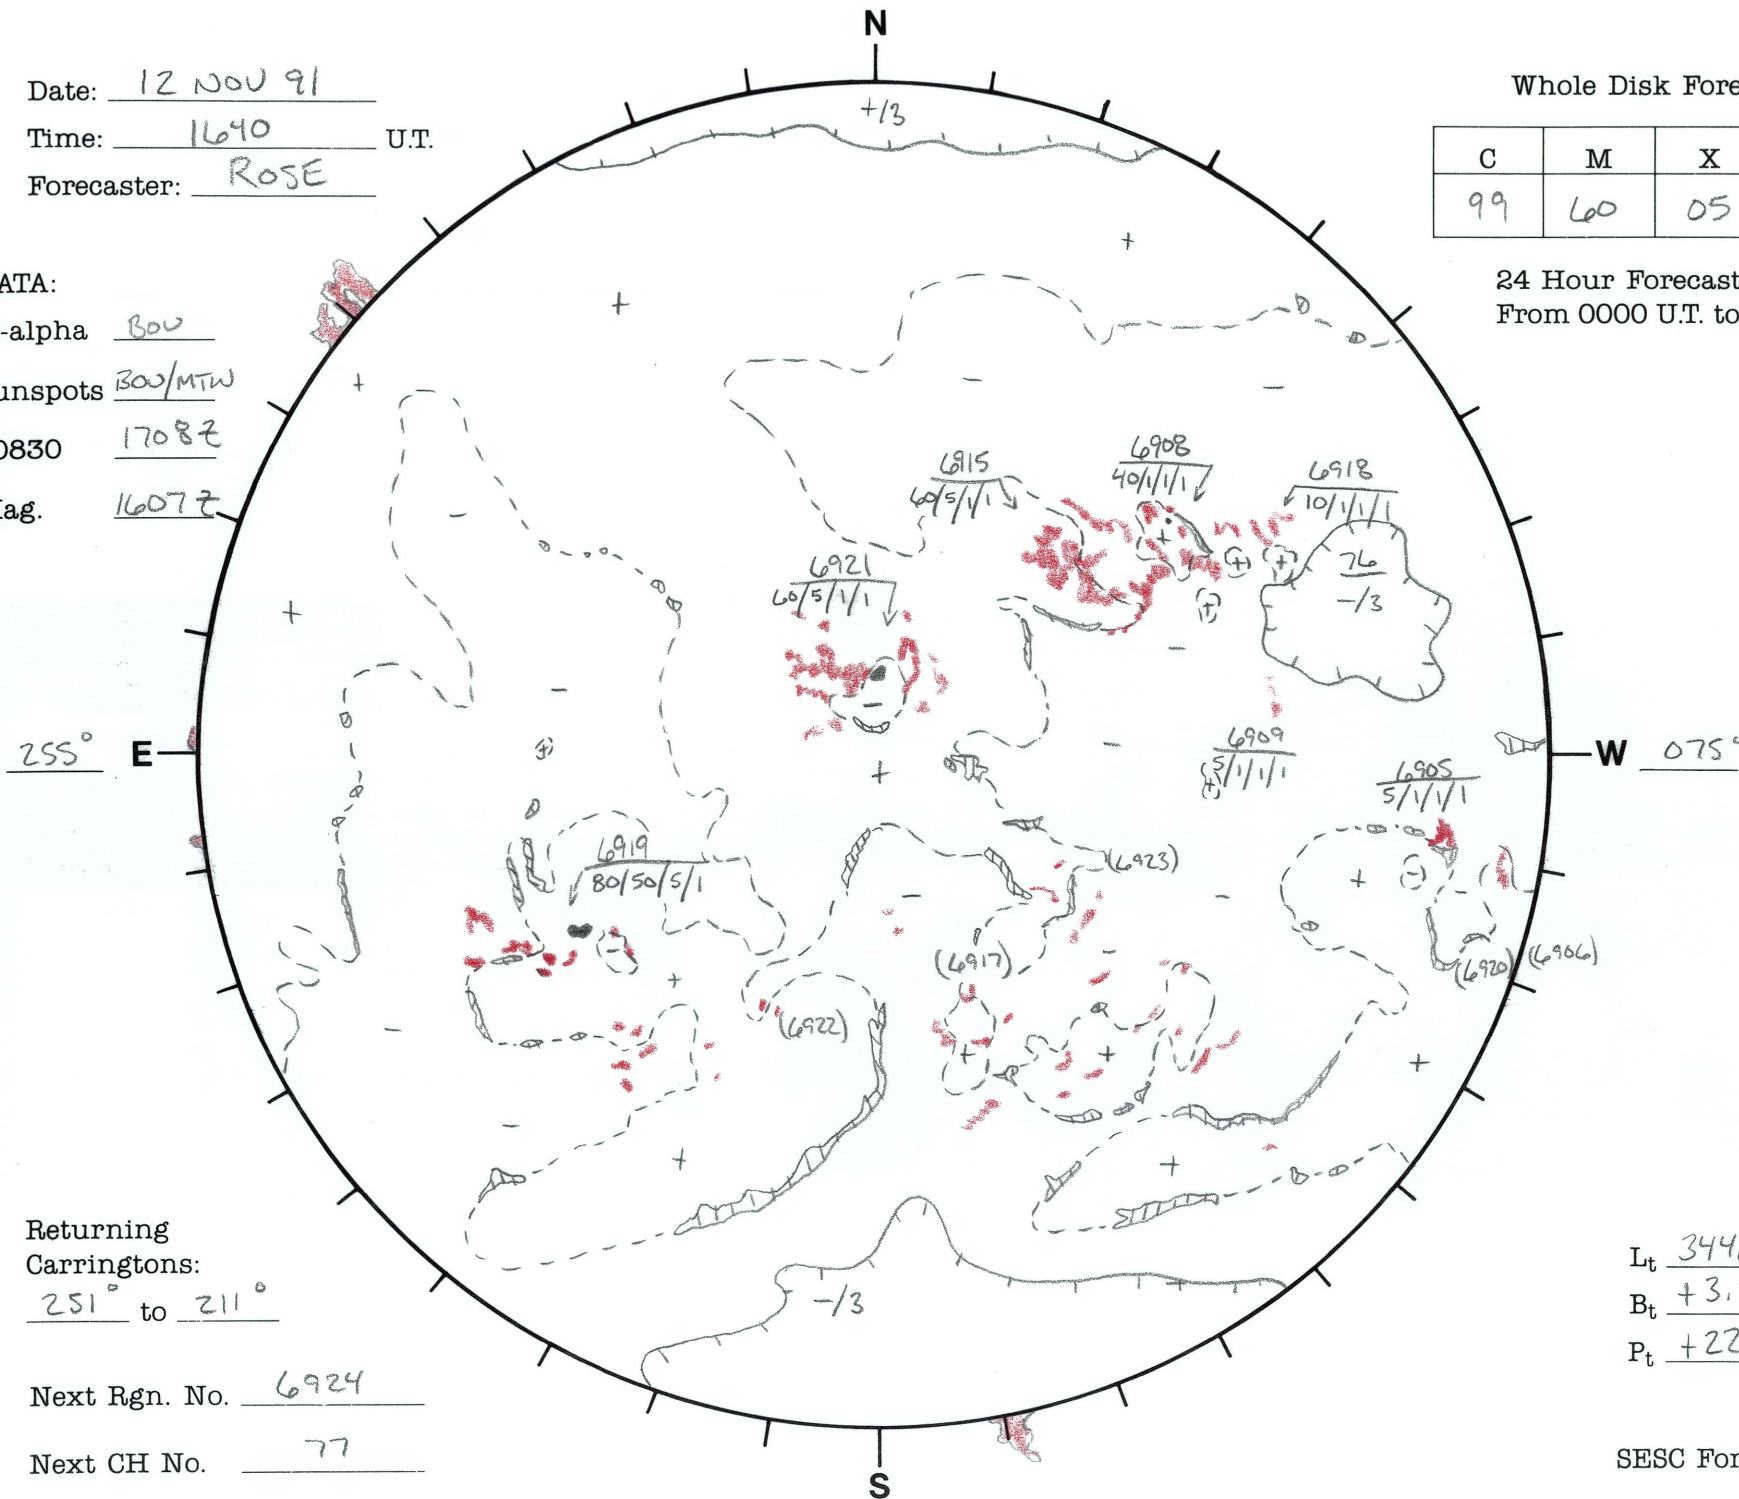

Date: 12 NOV 91  
 Time: 1640 U.T.  
 Forecaster: ROSE

Whole Disk Forecast

C	M	X	P
99	60	05	01

DATA:  
 H-alpha B00  
 Sunspots 300/MTW  
 10830 1708Z  
 Mag. 1607Z

24 Hour Forecast  
 From 0000 U.T. to 0000 U.T.

Returning Carringtons:  
251 to 211

$L_t$  344.6°  
 $B_t$  +3.2°  
 $P_t$  +22.2°

Next Rgn. No. 6924  
 Next CH No. 77