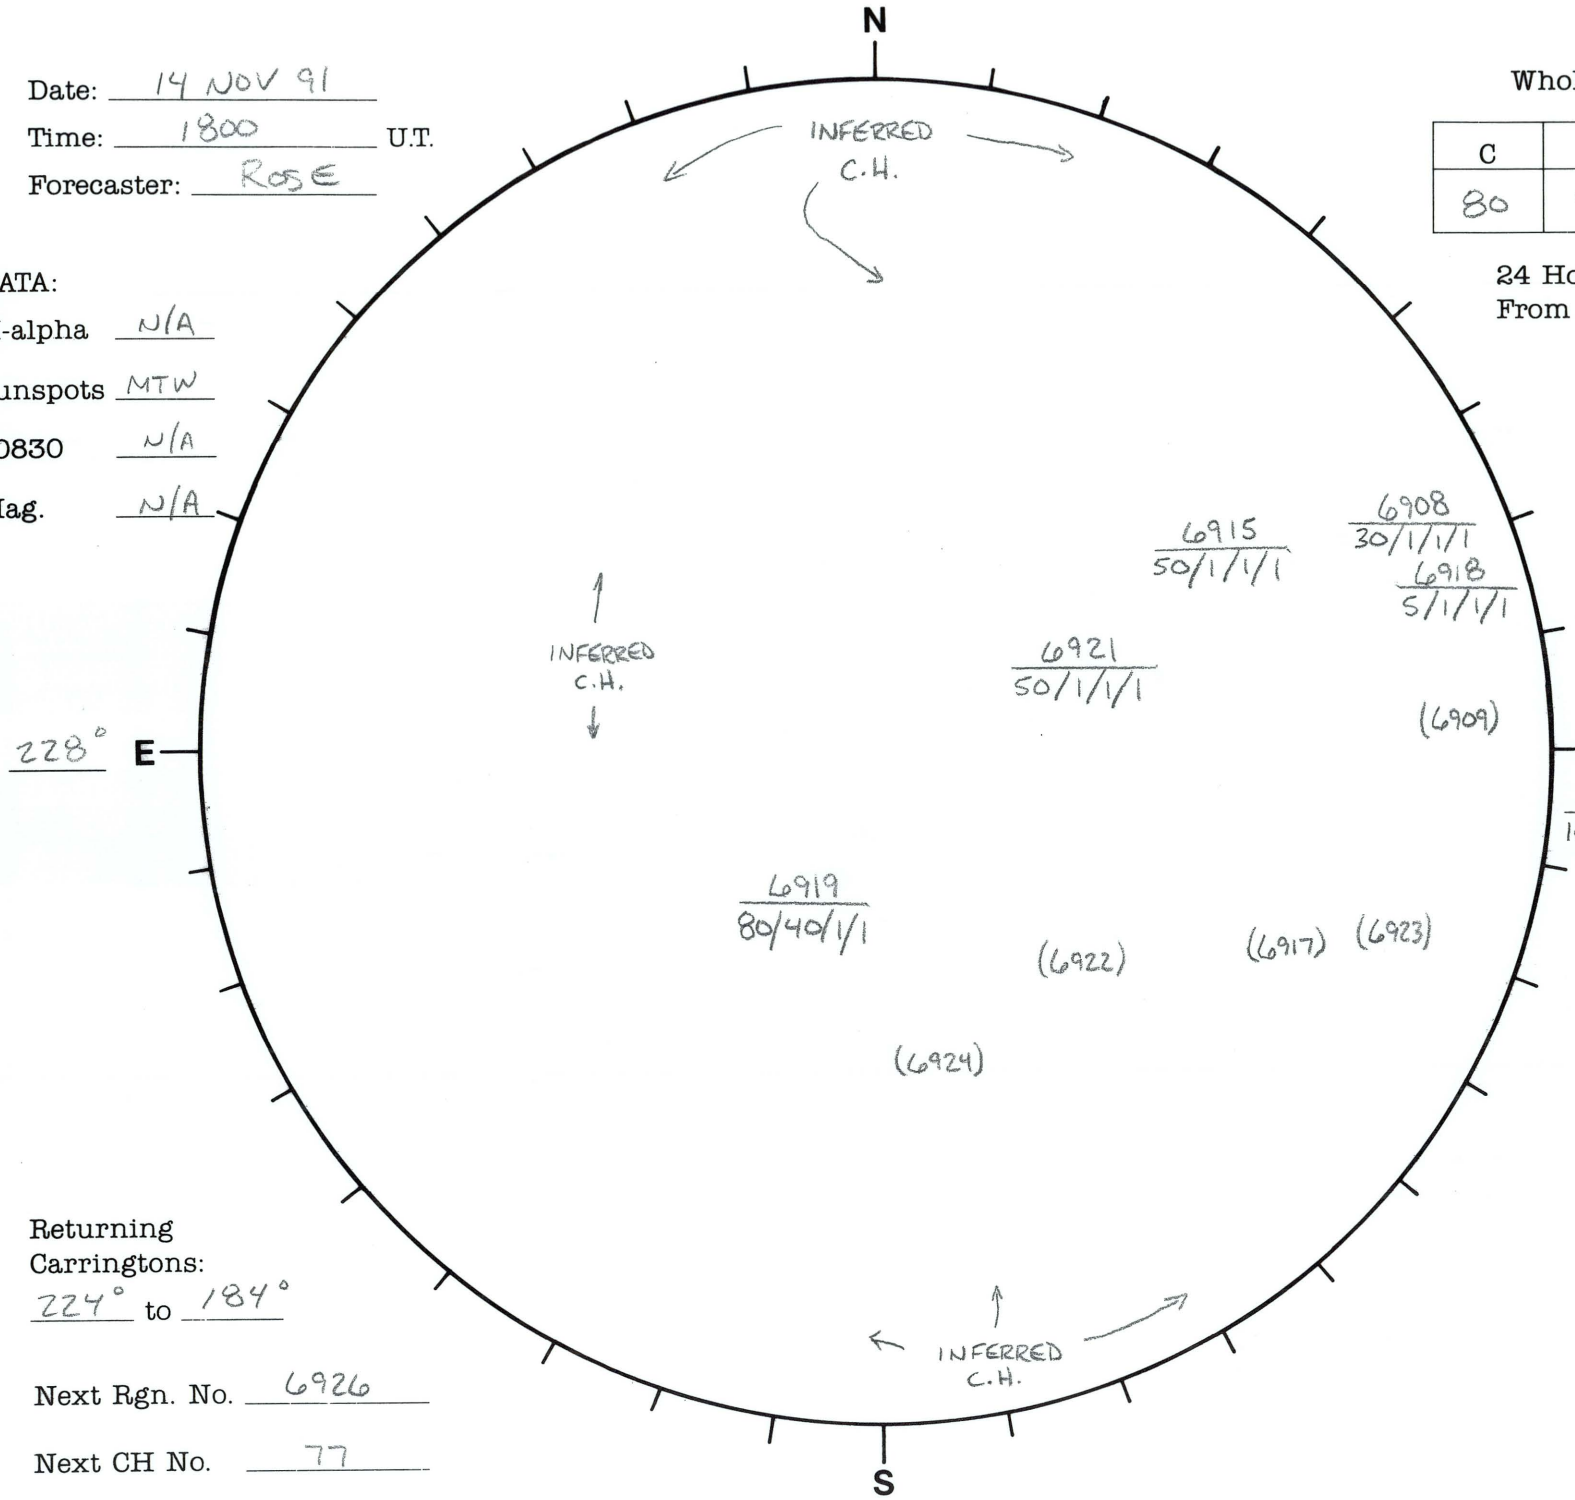

Date: 14 NOV 91
 Time: 1800 U.T.
 Forecaster: ROSE

Whole Disk Forecast

C	M	X	P
80	40	01	01

24 Hour Forecast
 From 0000 U.T. to 0000 U.T.

DATA:
 H-alpha N/A
 Sunspots MTW
 10830 N/A
 Mag. N/A

Returning Carringtons:
224° to 184°

L_t 317.5°
 B_t +2.9°
 P_t +21.6°

Next Rgn. No. 6926
 Next CH No. 77