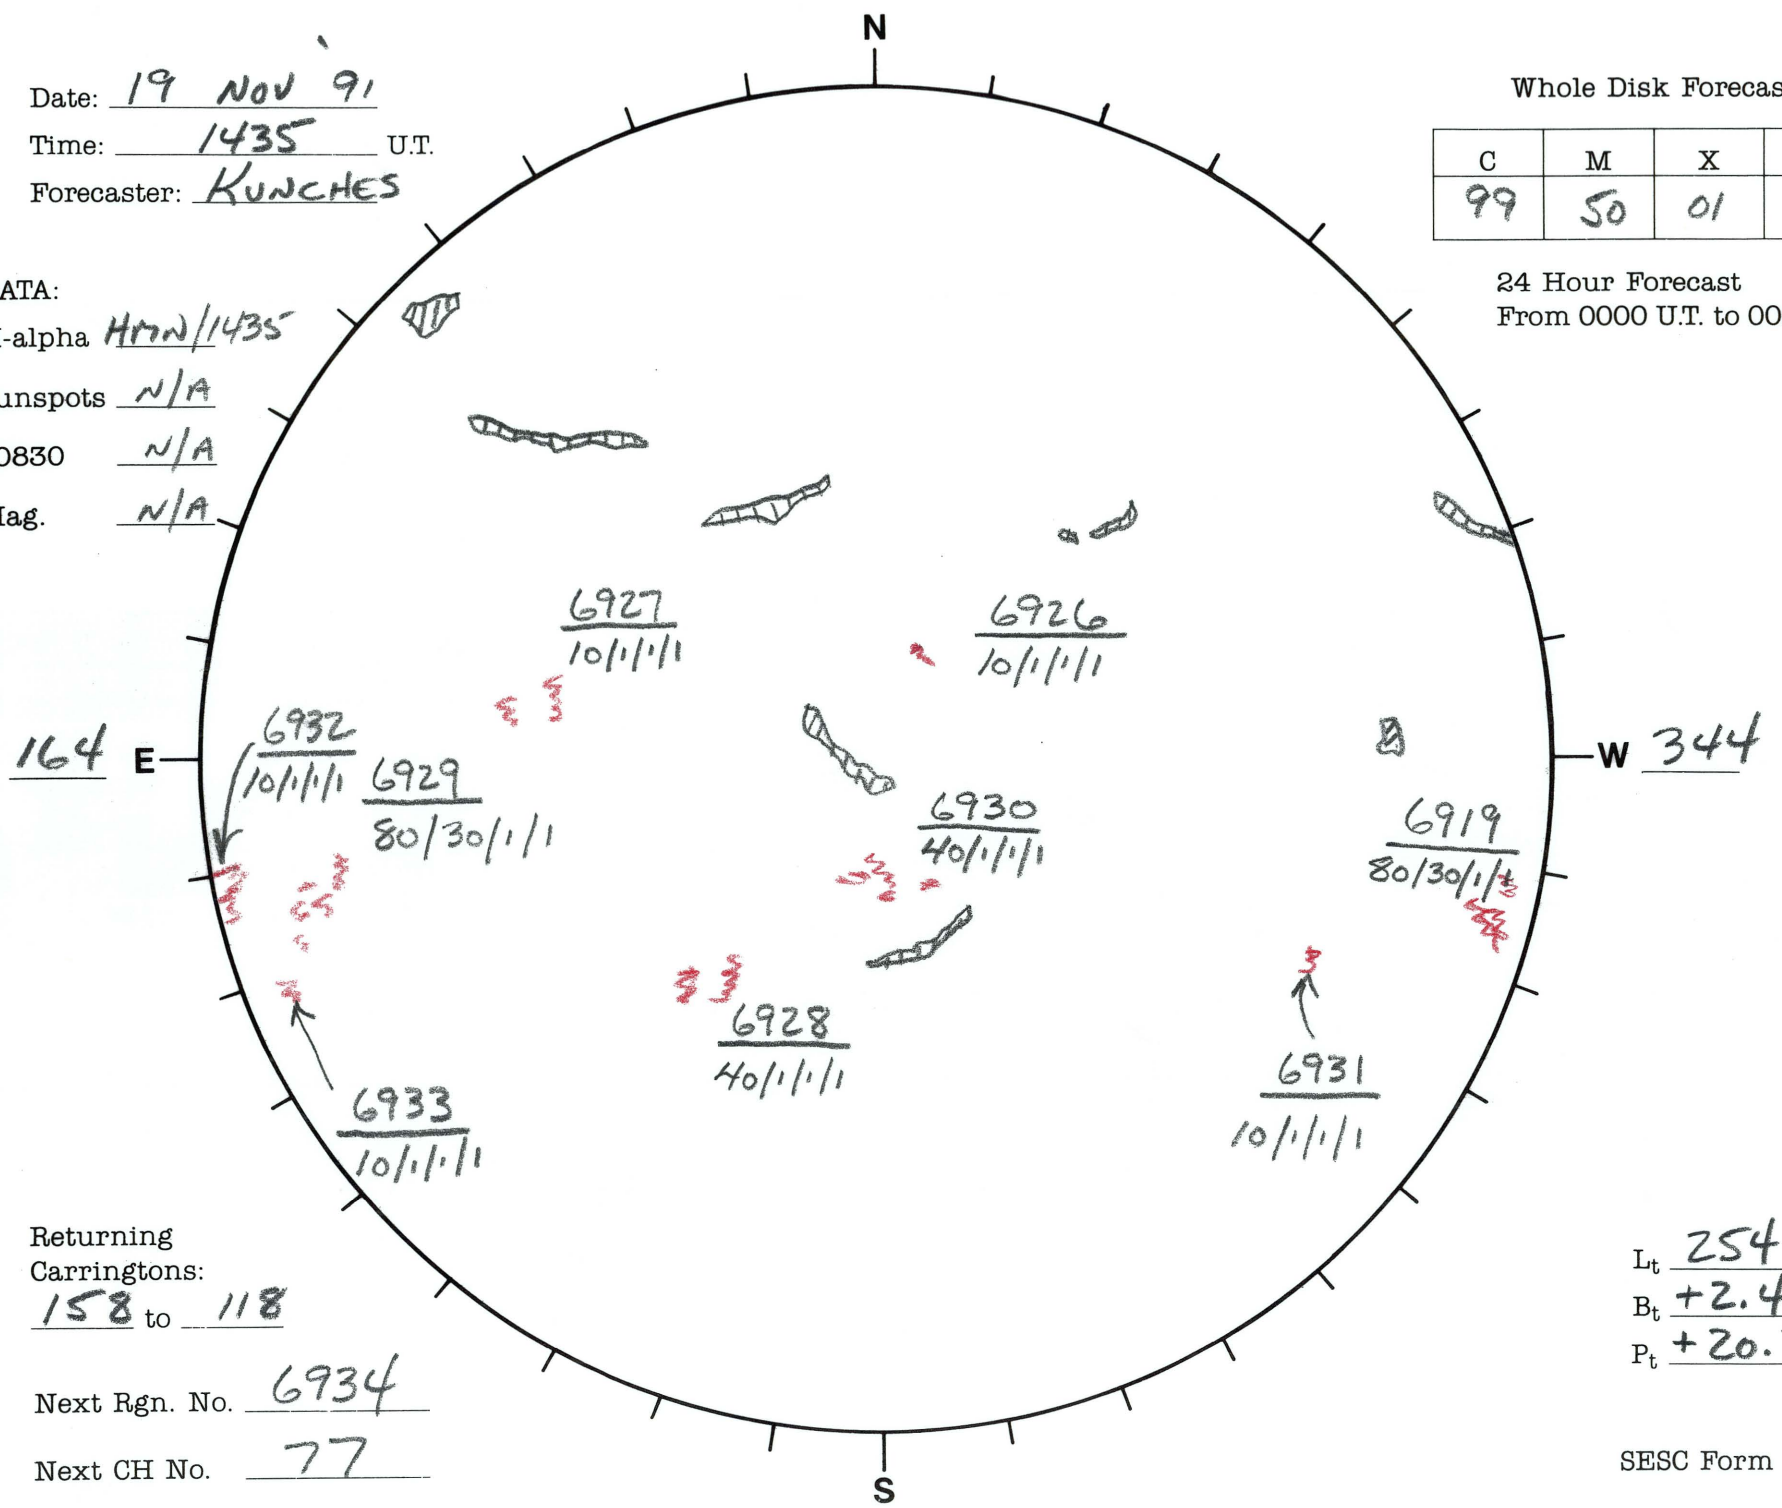

Date: 19 Nov 91
 Time: 1435 U.T.
 Forecaster: KUNCHES

Whole Disk Forecast

C	M	X	P
99	50	01	01

24 Hour Forecast
 From 0000 U.T. to 0000 U.T.

DATA:
 H-alpha HMW/1435
 Sunspots N/A
 10830 N/A
 Mag. N/A

Returning Carringtons: 158 to 118

Next Rgn. No. 6934
 Next CH No. 77

L_t 254
 B_t +2.4
 P_t +20.2