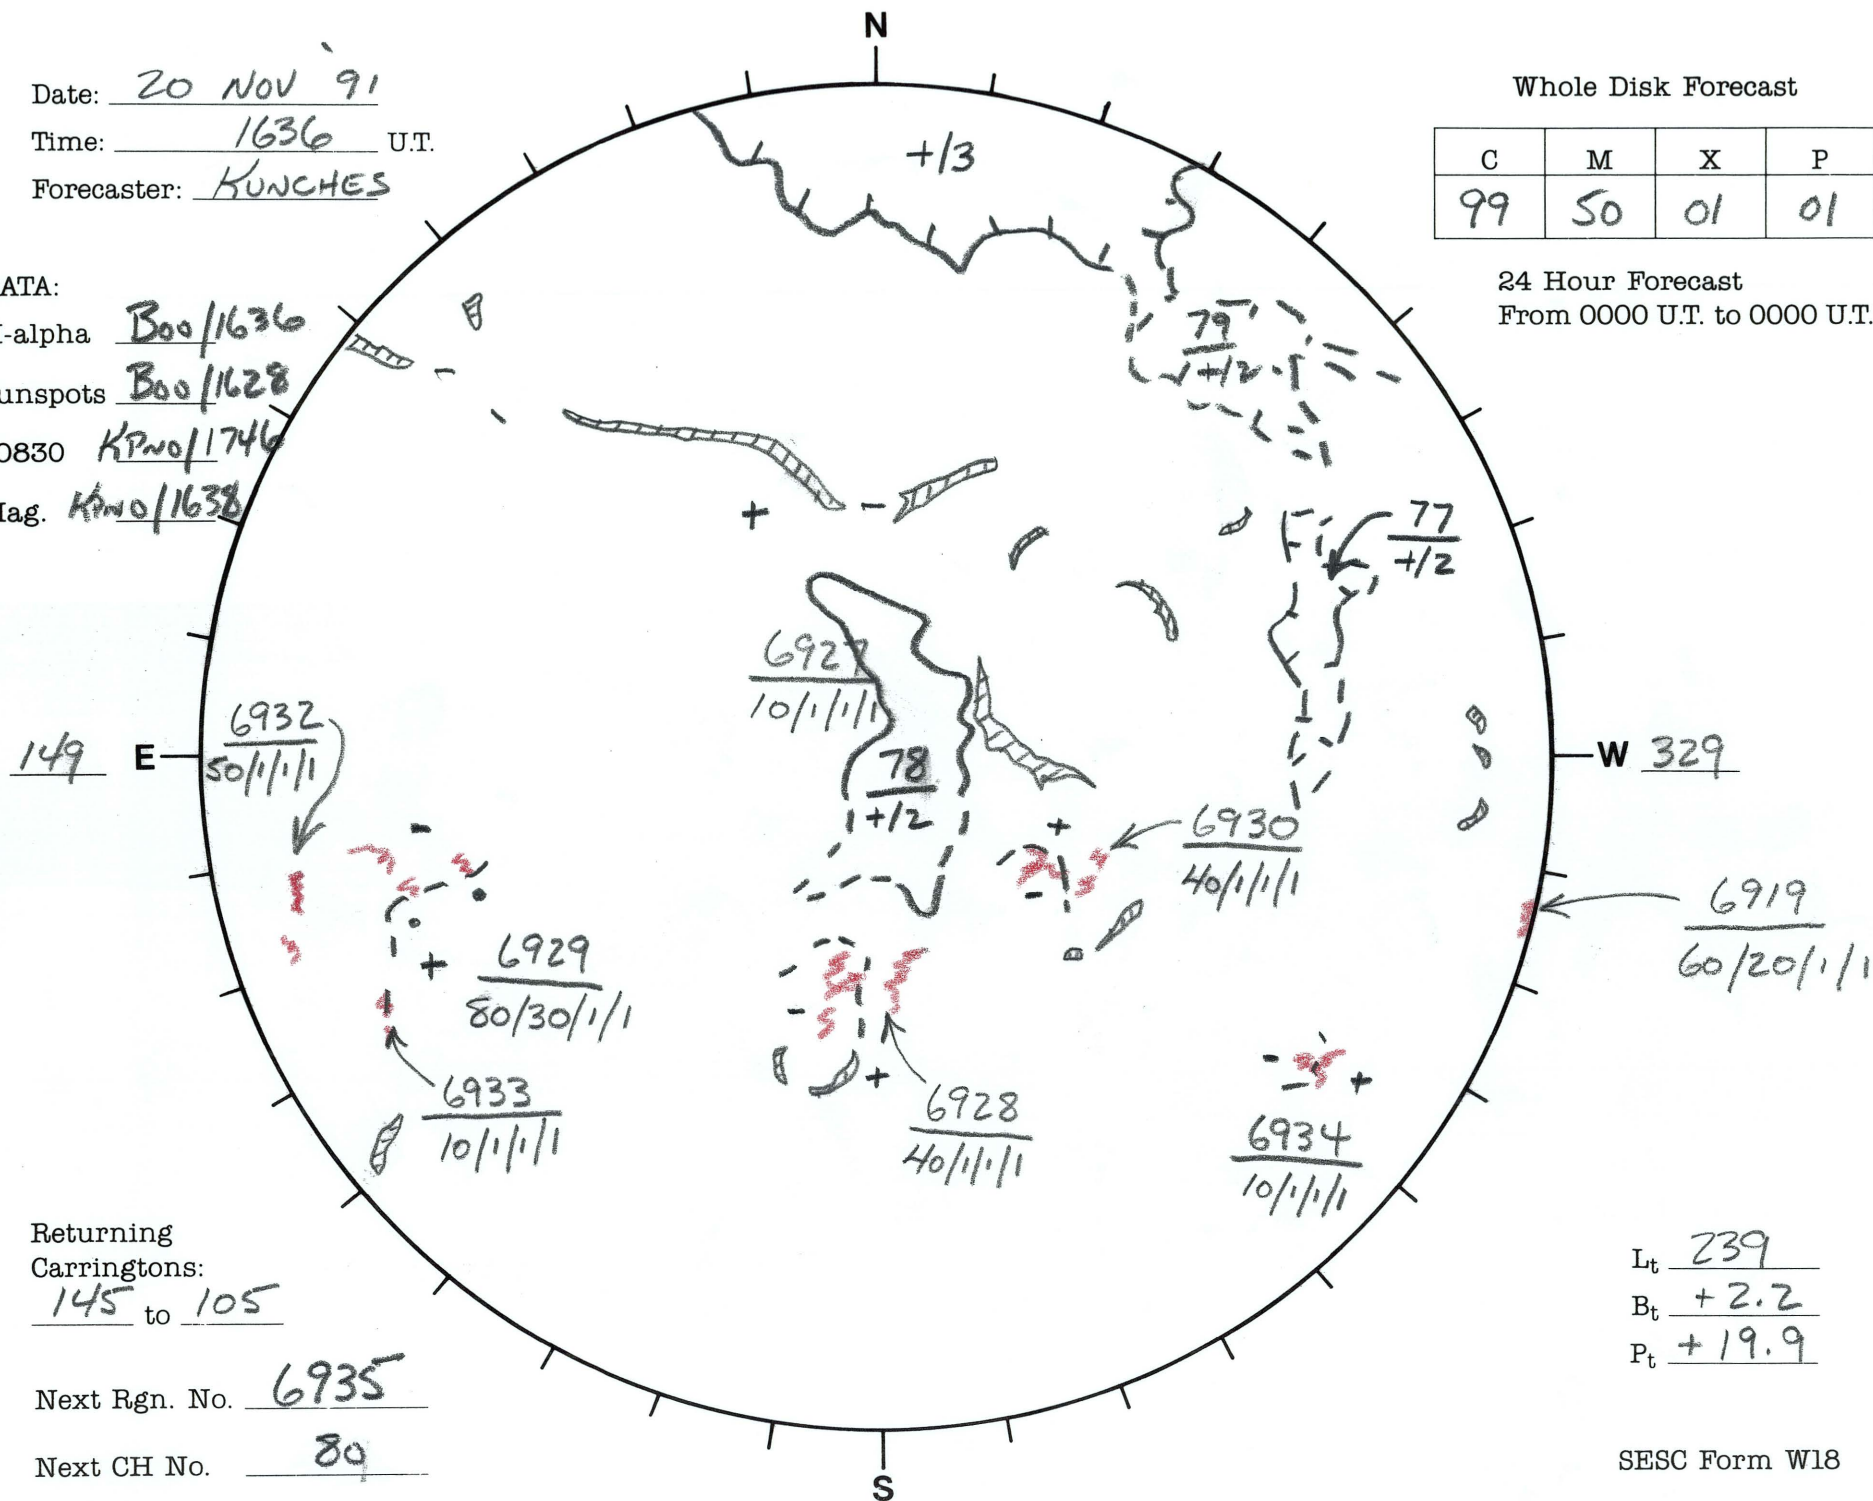

Date: 20 NOV 91
 Time: 1636 U.T.
 Forecaster: KUNCHES

Whole Disk Forecast

C	M	X	P
99	50	01	01

24 Hour Forecast
 From 0000 U.T. to 0000 U.T.

DATA:
 H-alpha B00/1636
 Sunspots B00/1628
 10830 KPNO/1746
 Mag. KPNO/1638

Returning
 Carringtons:
145 to 105

L_t 239
 B_t +2.2
 P_t +19.9

Next Rgn. No. 6935

Next CH No. 80