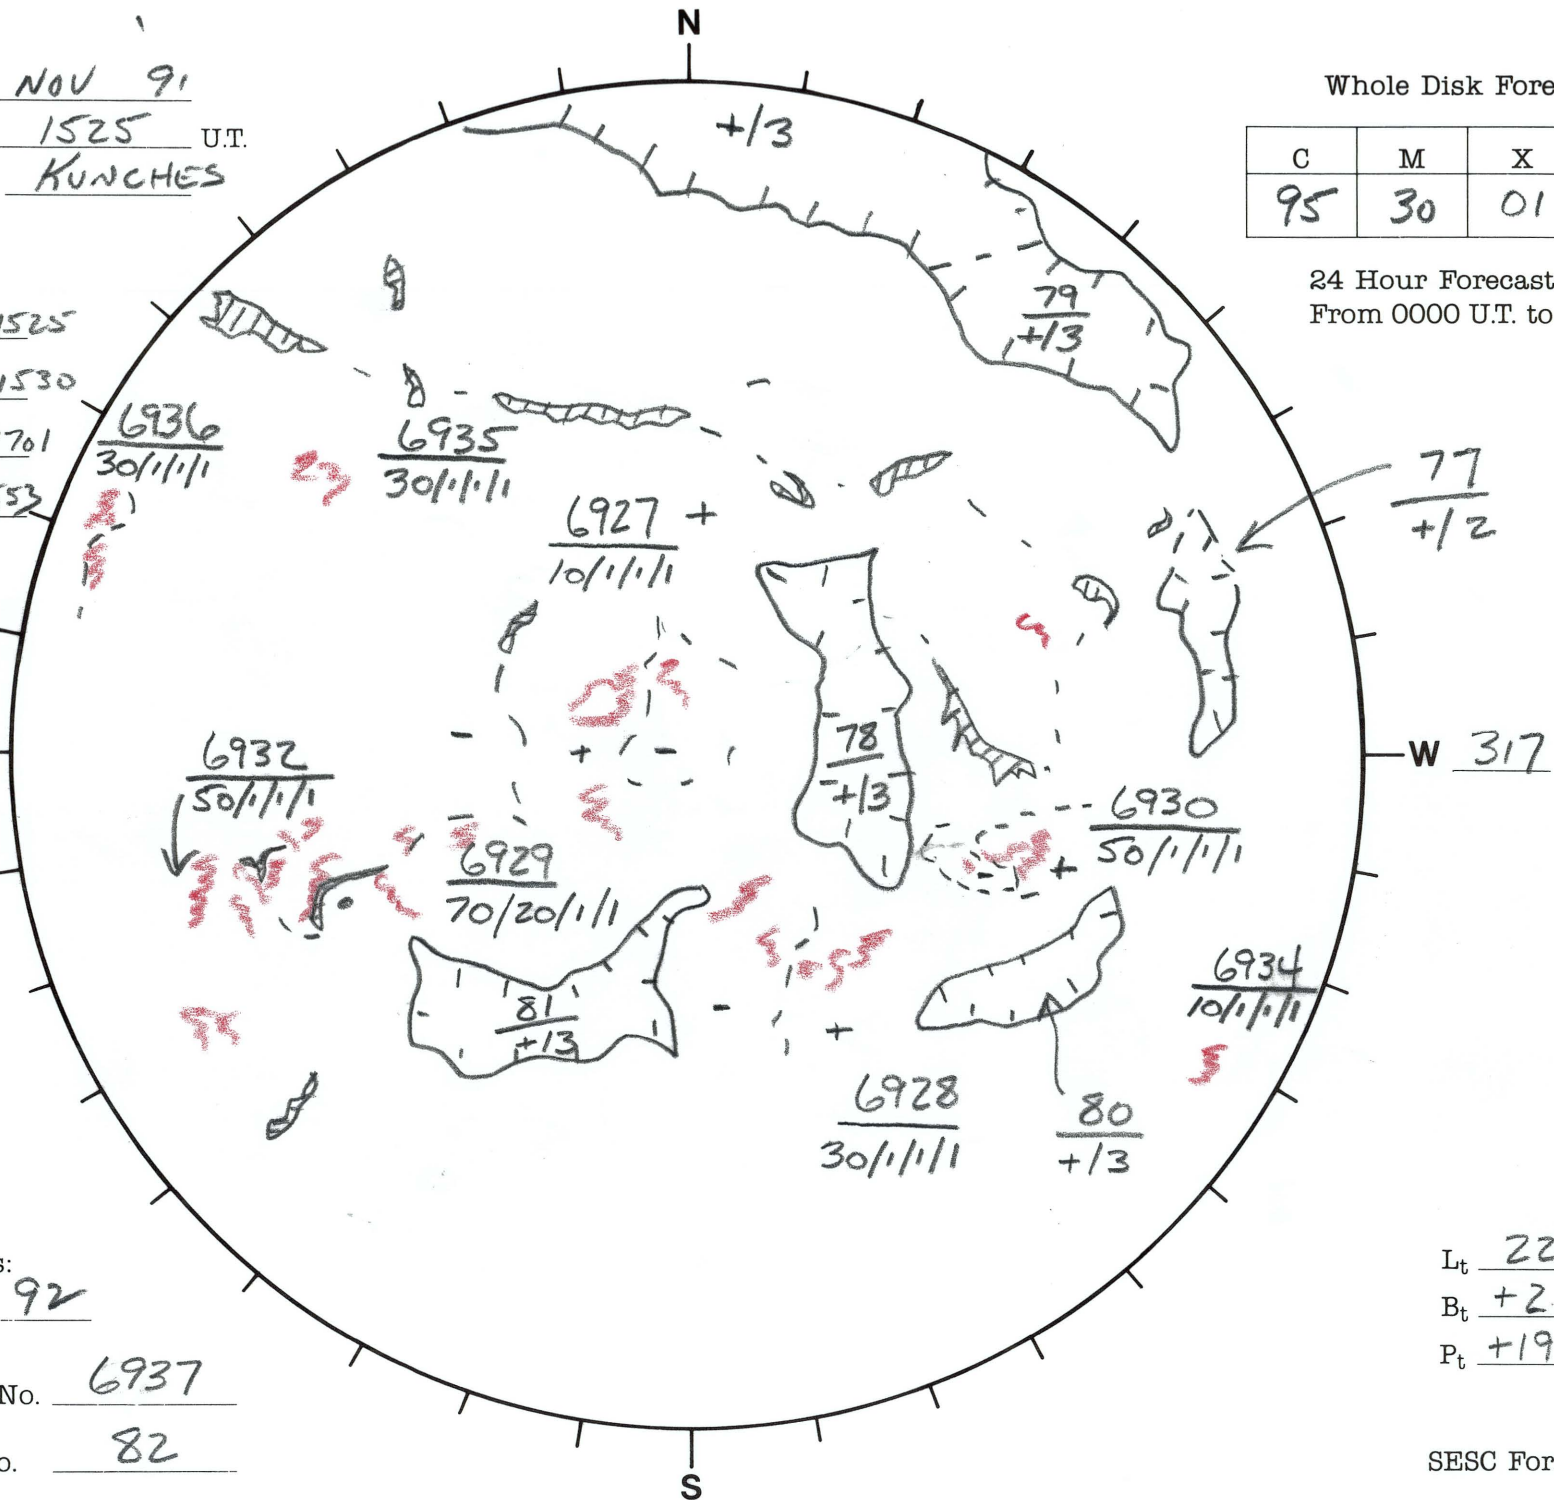

Date: 21 NOV 91
 Time: 1525 U.T.
 Forecaster: KUNCHES

Whole Disk Forecast

C	M	X	P
95	30	01	01

24 Hour Forecast
 From 0000 U.T. to 0000 U.T.

DATA:
 H-alpha Boo/1525
 Sunspots Boo/1530
 10830 Kpno/1701
 Mag. Kpno/1553

Returning Carringtons:
132 to 92

L_t 227
 B_t +2.1
 P_t +19.6

Next Rgn. No. 6937

Next CH No. 82