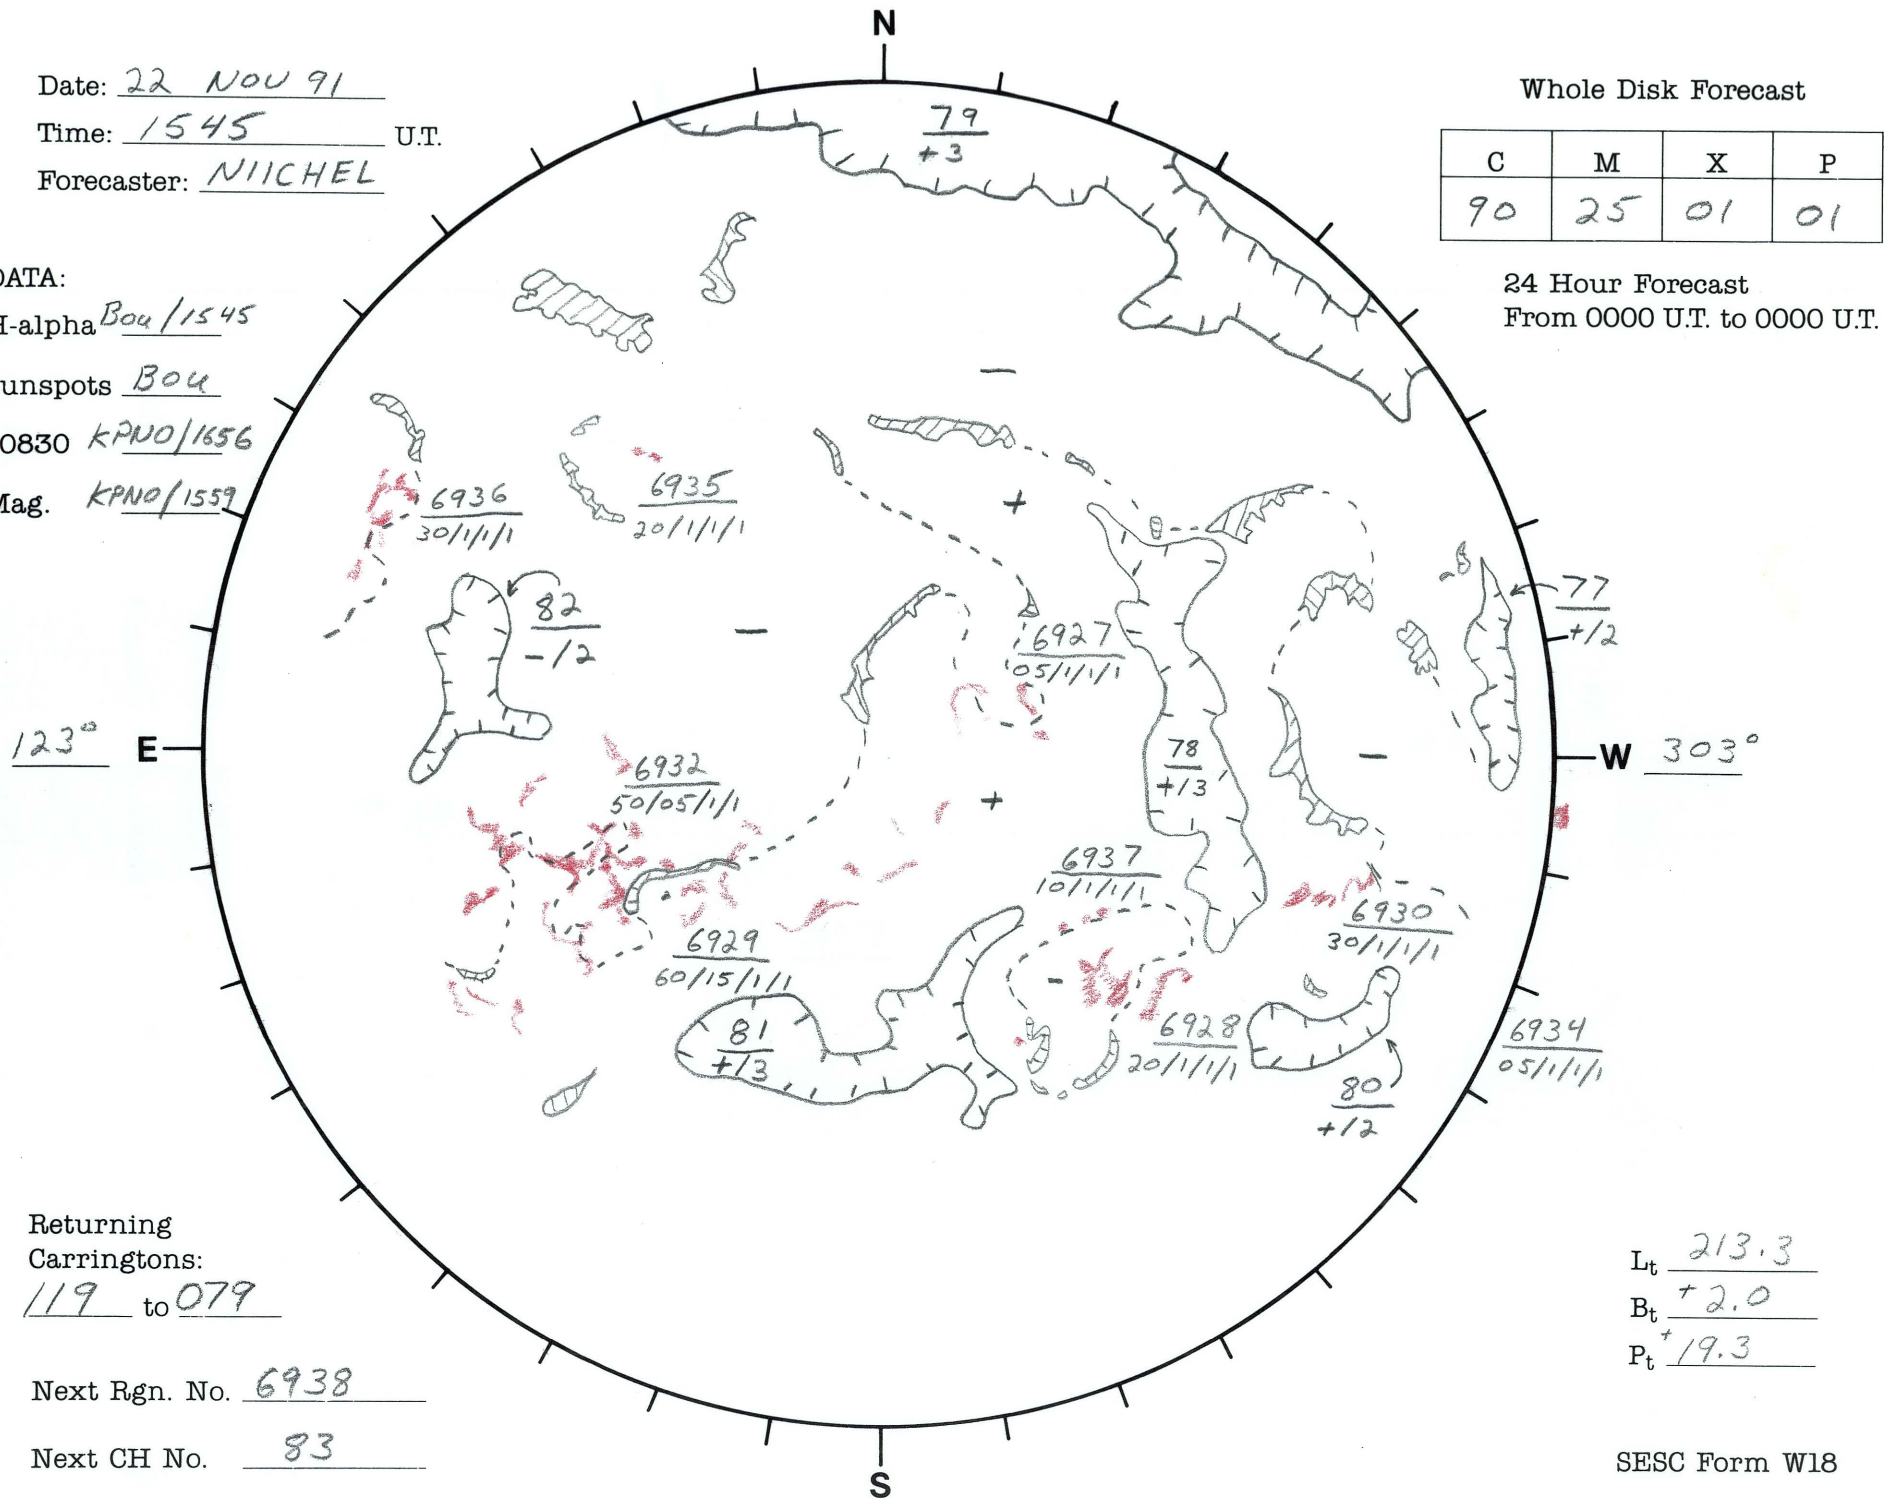

Date: 22 NOV 91  
 Time: 1545 U.T.  
 Forecaster: NIICHEL

Whole Disk Forecast

C	M	X	P
90	25	01	01

24 Hour Forecast  
 From 0000 U.T. to 0000 U.T.

DATA:  
 H-alpha Bou/1545  
 Sunspots Bou  
 10830 KPNO/1656  
 Mag. KPNO/1559

Returning  
 Carringtons:  
119 to 079

$L_t$  213.3  
 $B_t$  +2.0  
 $P_t$  +19.3

Next Rgn. No. 6938

Next CH No. 83