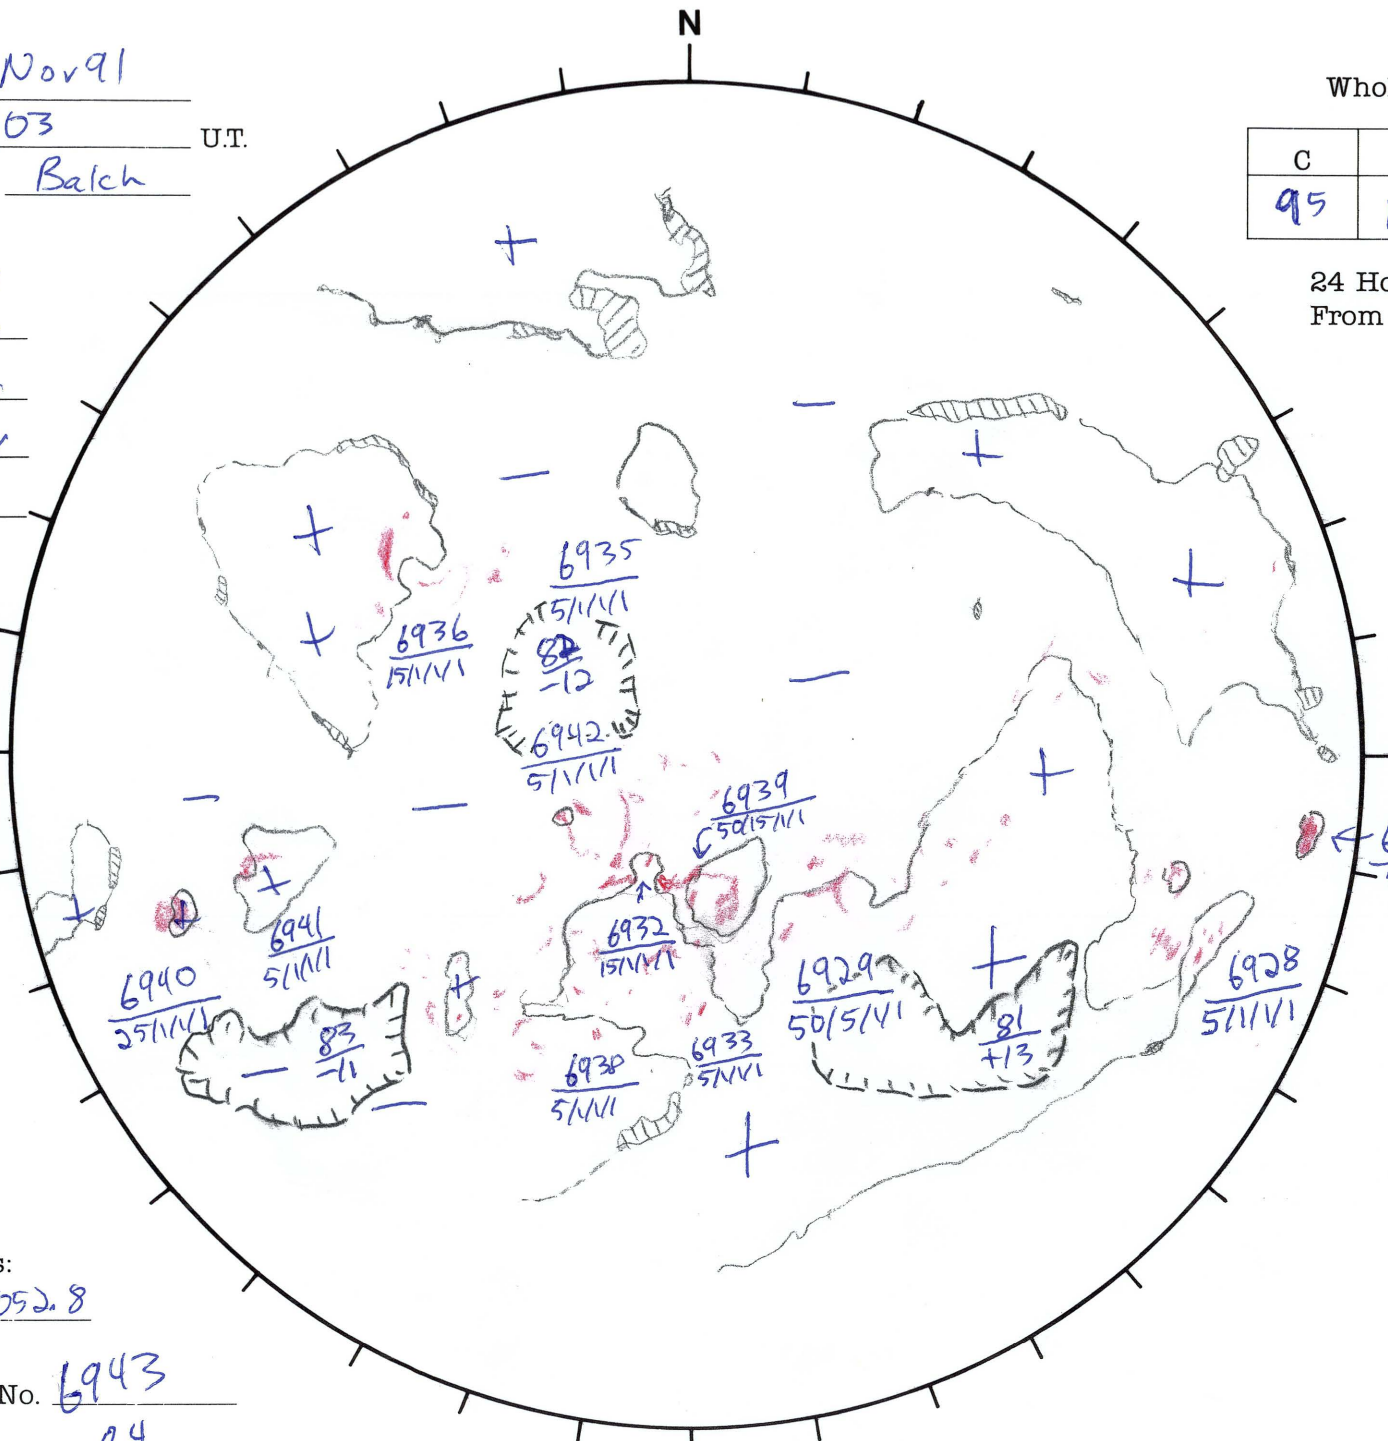

Date: 24 Nov 91
 Time: 1403 U.T.
 Forecaster: Balch

Whole Disk Forecast

C	M	X	P
95	15	1	1

24 Hour Forecast
 From 0000 U.T. to 0000 U.T.

DATA:
 H-alpha
 Sunspots
 10830
 Mag.

098 E

W 278

Returning Carringtons:
092.4 to 052.8

L_t 187.9
 B_t +1.7
 P_t +18.6

Next Rgn. No. 6943

Next CH No. 84

S
188