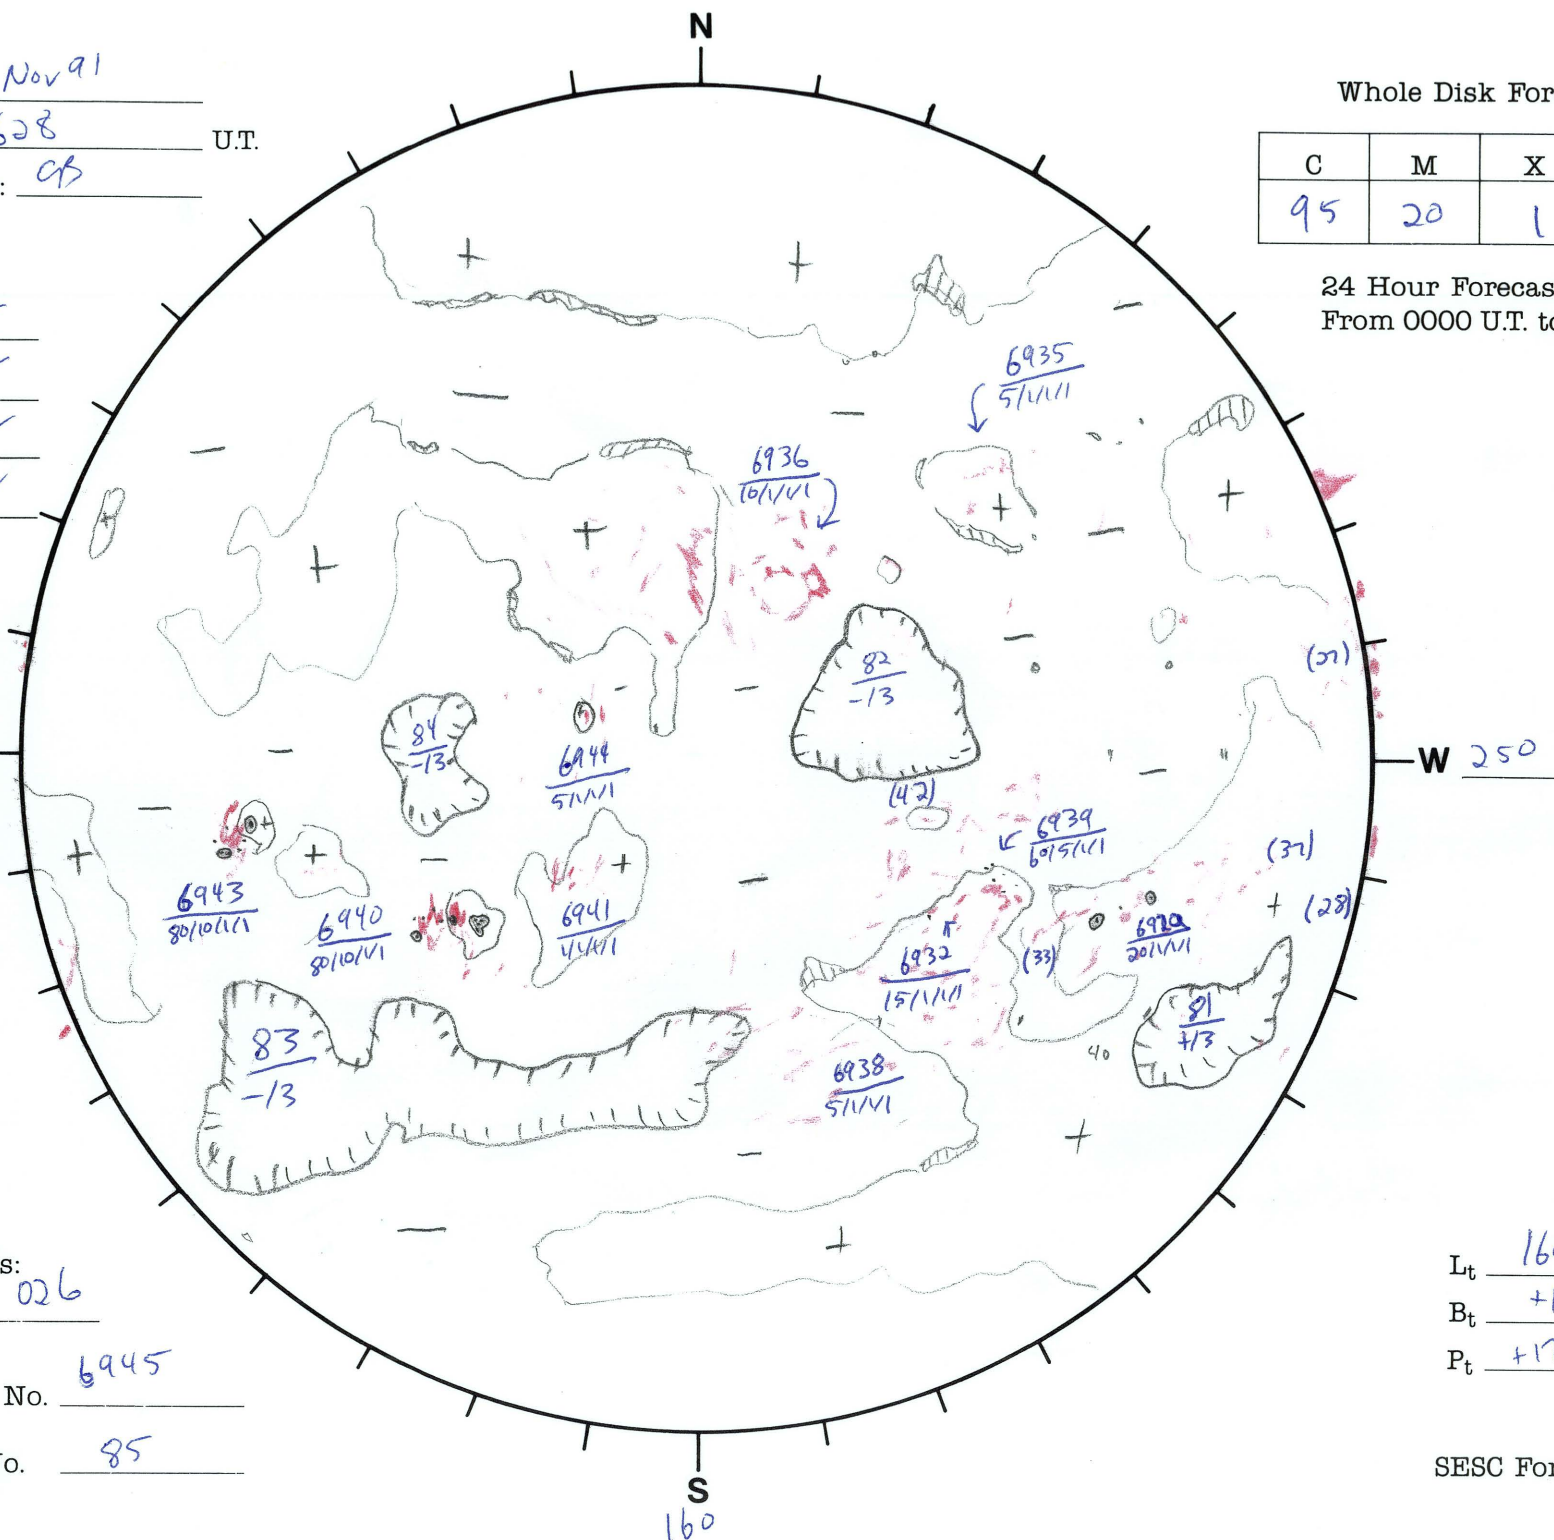

Date: 26 Nov 91
 Time: 1628 U.T.
 Forecaster: CB

Whole Disk Forecast

C	M	X	P
95	20	1	1

24 Hour Forecast
 From 0000 U.T. to 0000 U.T.

DATA:
 H-alpha
 Sunspots
 10830
 Mag.

070 E

W 250

Returning Carringtons:
666 to 026

L_t 160.2
 B_t +1.5
 P_t +17.9

Next Rgn. No. 6945

Next CH No. 85

S
160