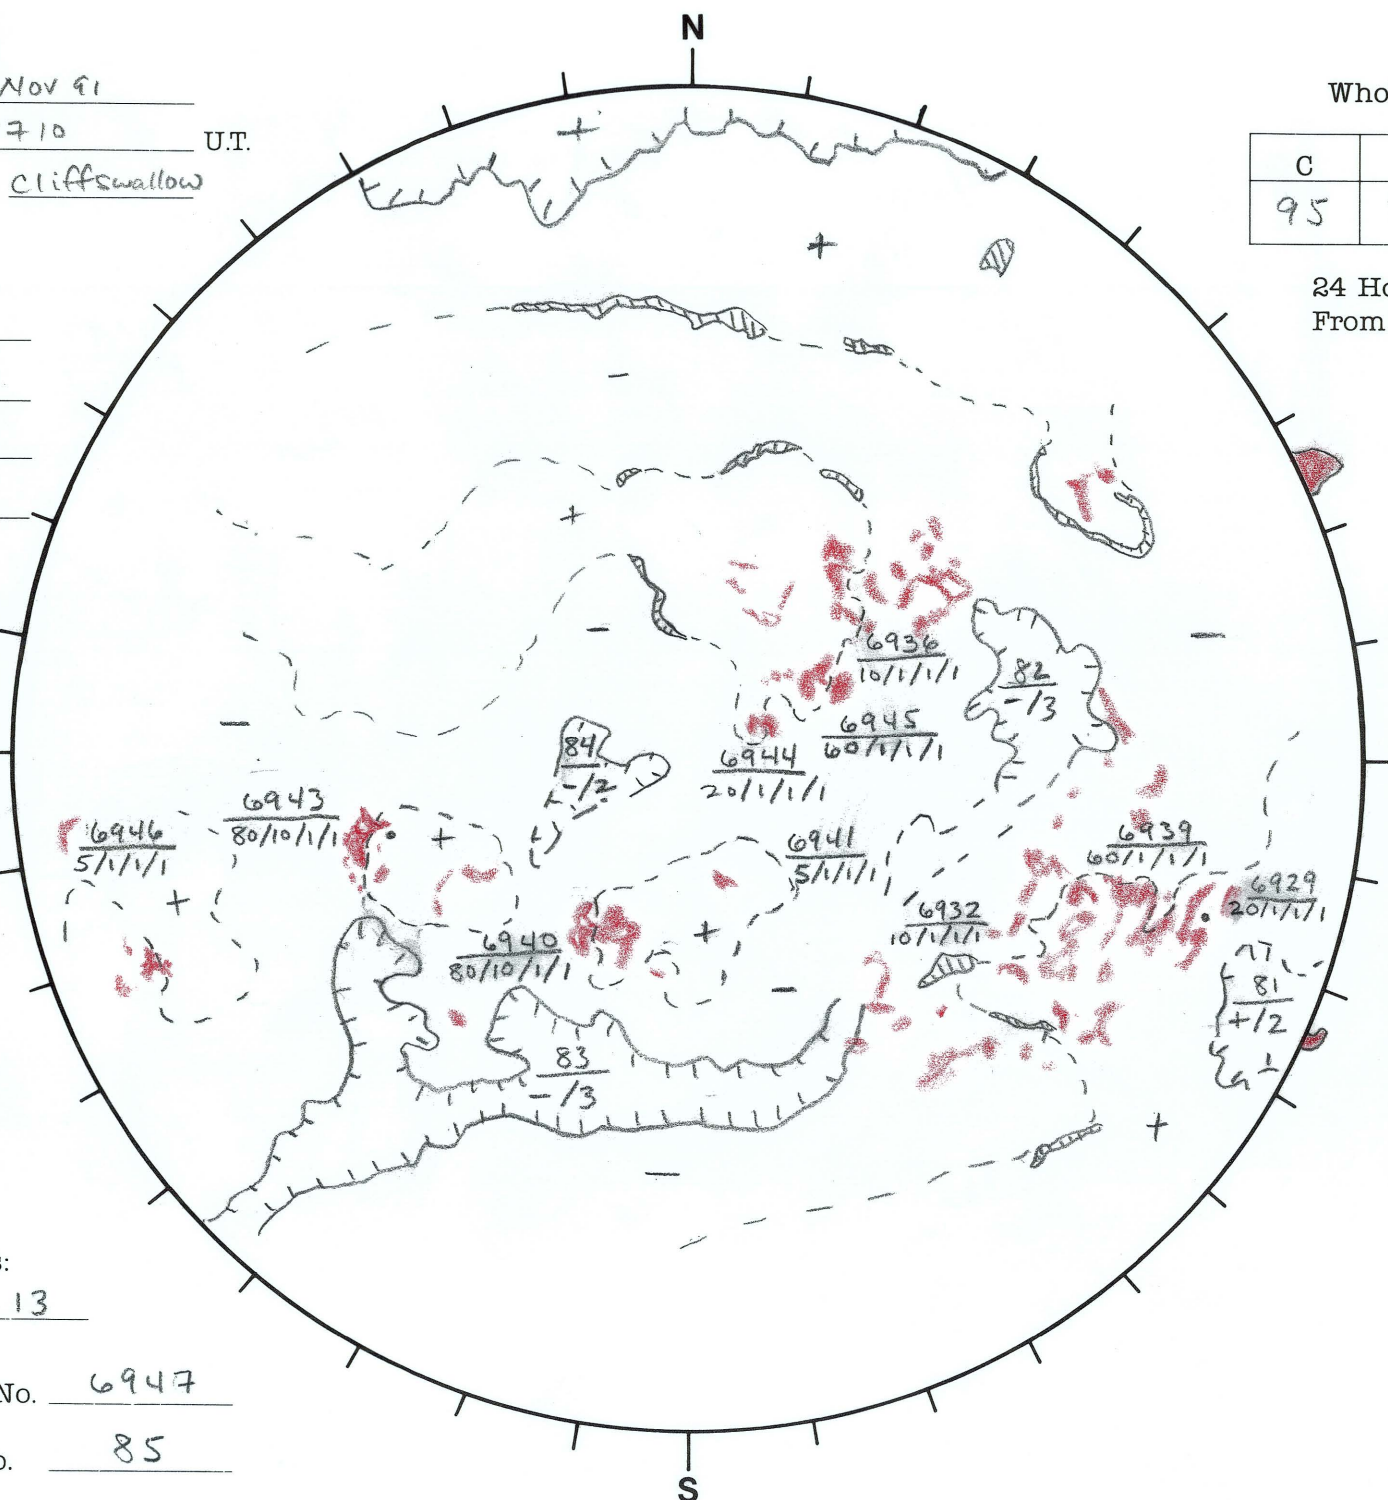

Date: 27 Nov 91
 Time: 1710 U.T.
 Forecaster: Cliffswallow

Whole Disk Forecast

C	M	X	P
95	20	01	01

24 Hour Forecast
 From 0000 U.T. to 0000 U.T.

DATA:
 H-alpha
 Sunspots
 10830
 Mag.

57 E

W 237

Returning
 Carringtons:
53 to 13

L_t 146.6
 B_t +1.4
 P_t +17.5

Next Rgn. No. 6947

Next CH No. 85