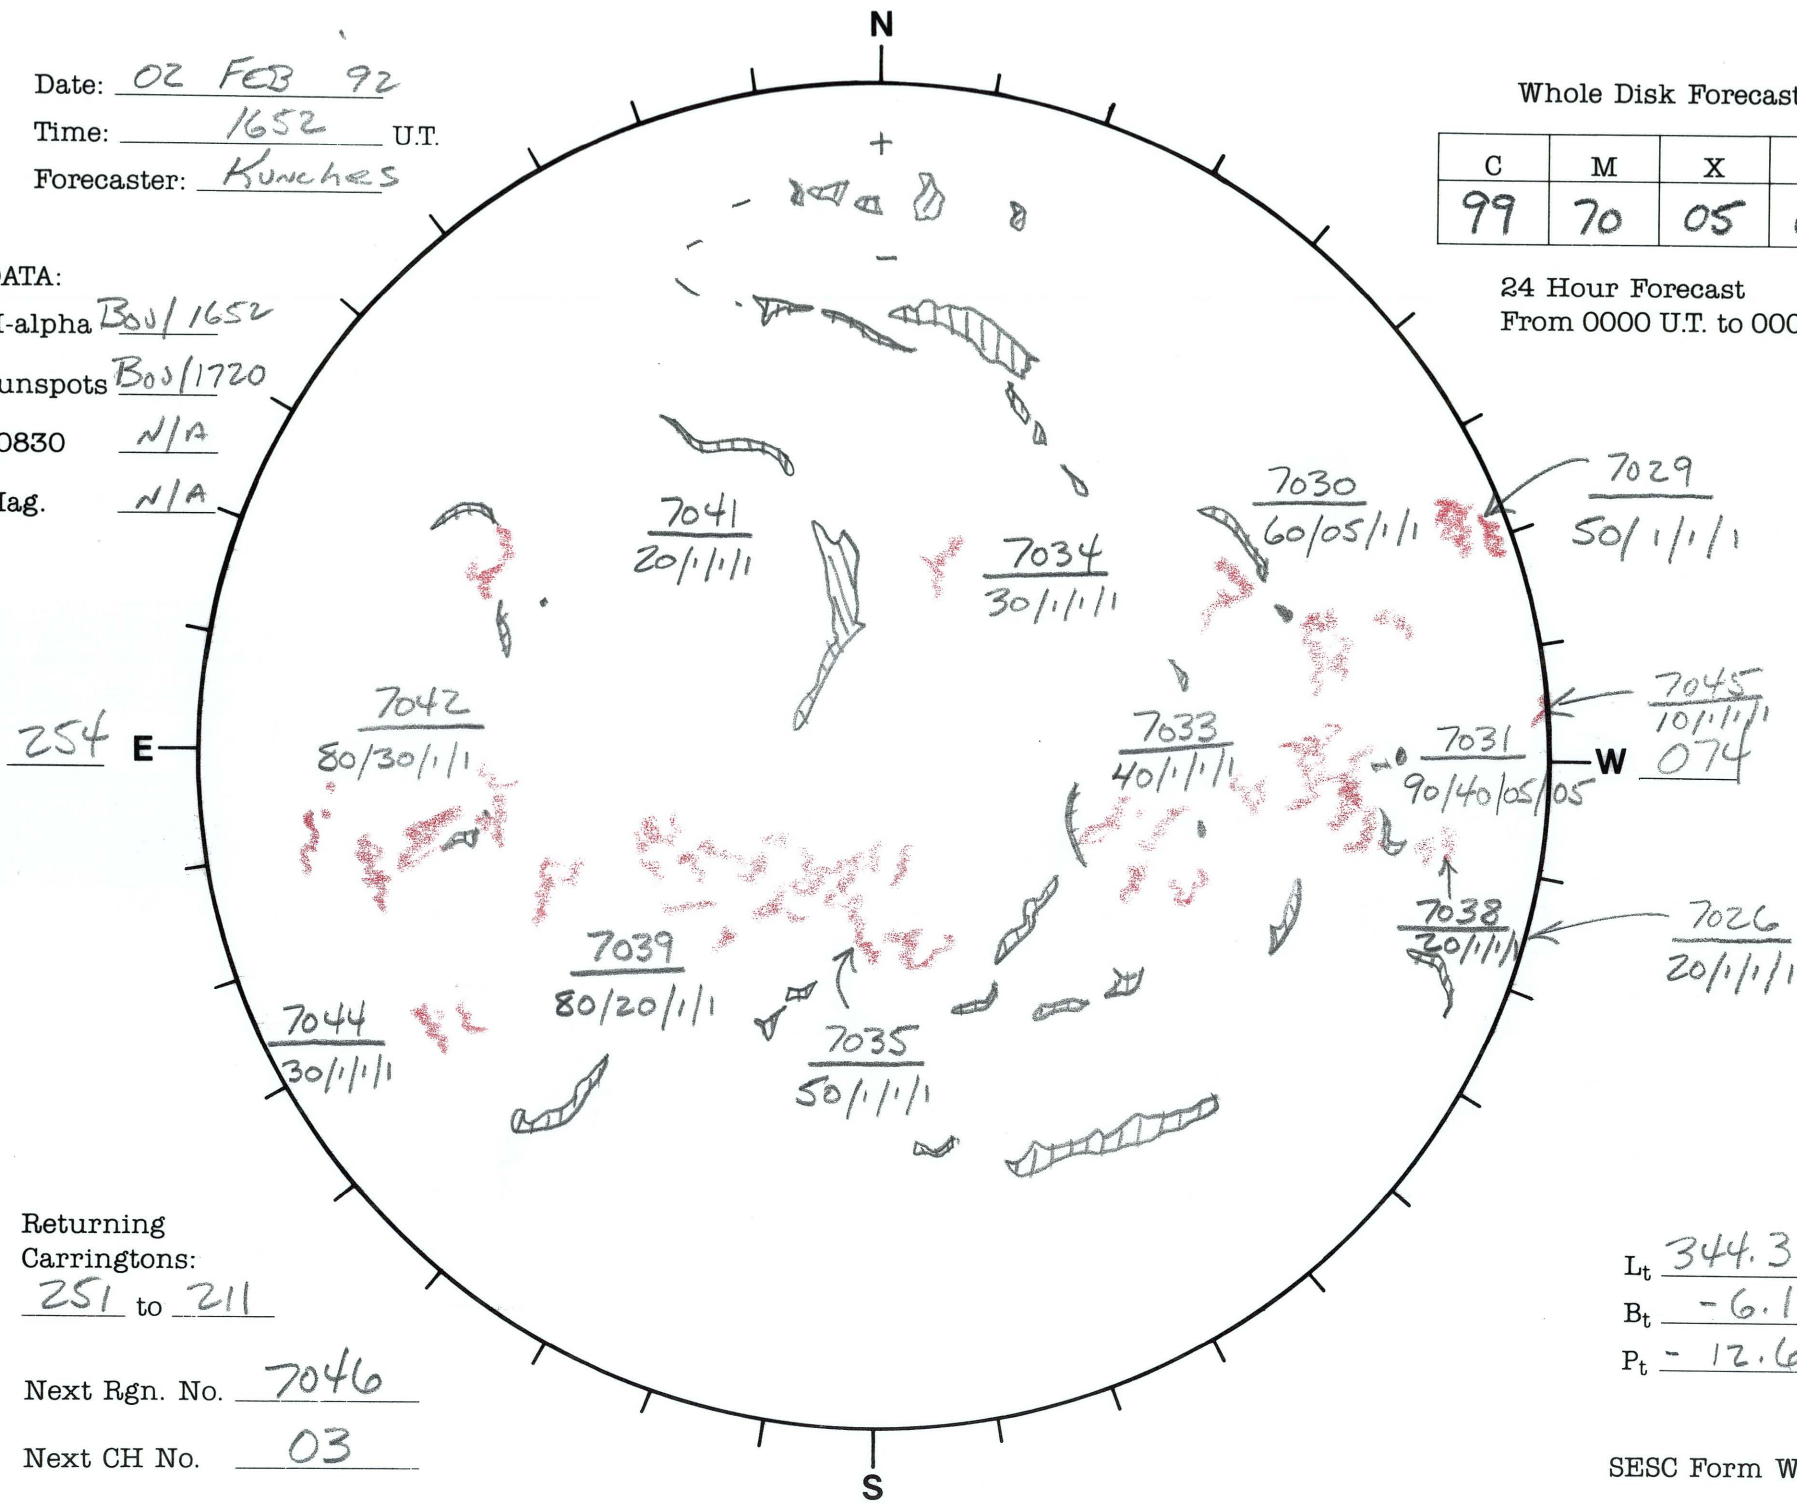

Date: 02 FEB 92  
 Time: 1652 U.T.  
 Forecaster: Kunches

Whole Disk Forecast

C	M	X	P
99	70	05	05

24 Hour Forecast  
 From 0000 U.T. to 0000 U.T.

DATA:  
 H-alpha B05/1652  
 Sunspots B05/1720  
 10830 N/A  
 Mag. N/A

Returning Carringtons:  
251 to 211

Next Rgn. No. 7046

Next CH No. 03

$L_t$  344.3  
 $B_t$  -6.1  
 $P_t$  -12.6