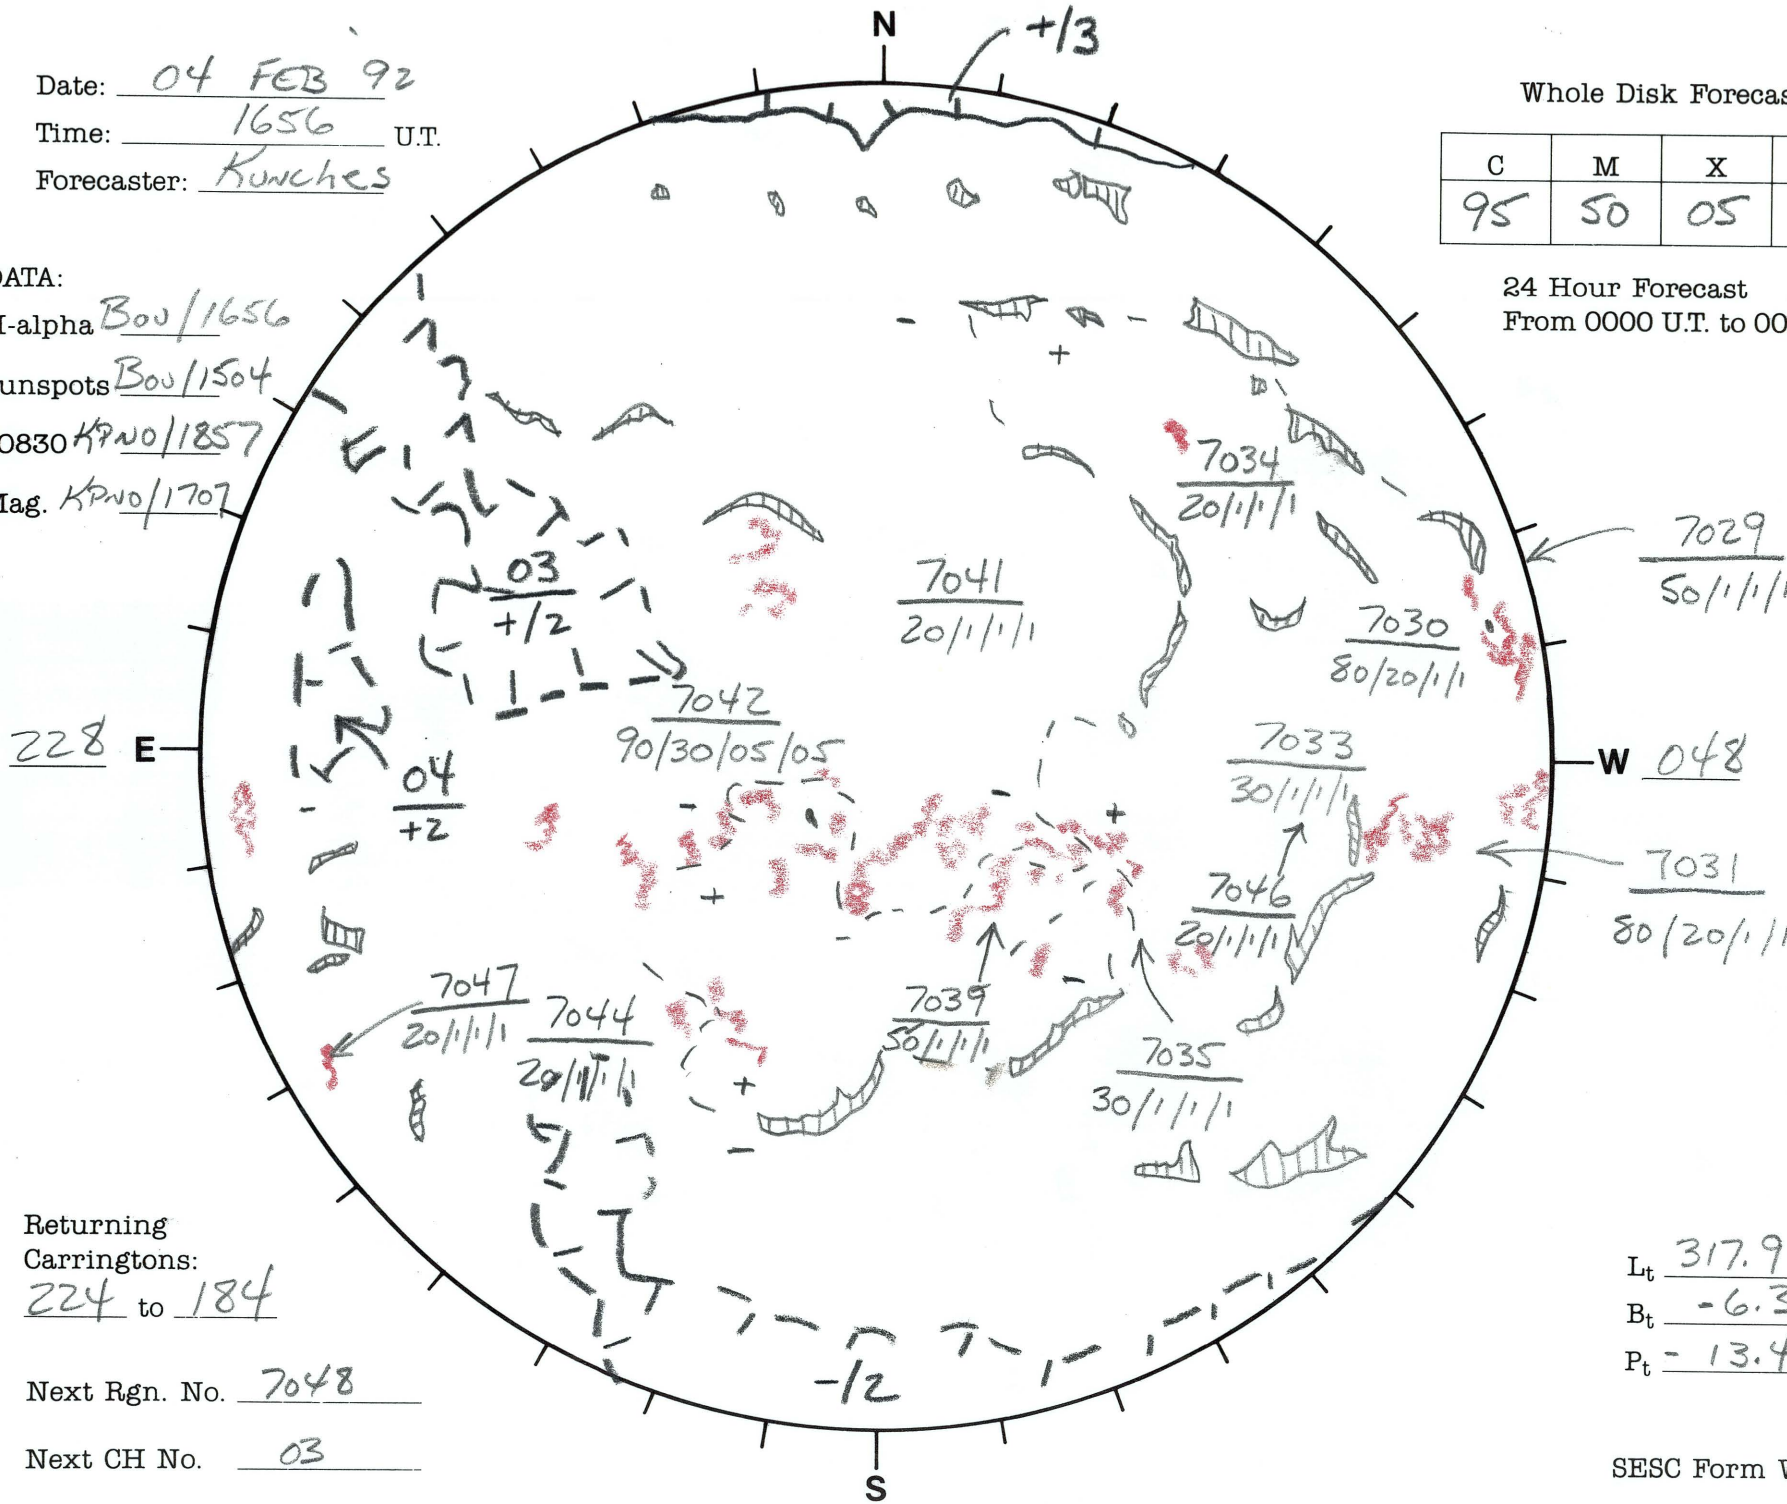

Date: 04 FEB 92
 Time: 1656 U.T.
 Forecaster: Kunches

Whole Disk Forecast

C	M	X	P
95	50	05	05

24 Hour Forecast
 From 0000 U.T. to 0000 U.T.

DATA:
 H-alpha B00/1656
 Sunspots B00/1504
 10830 KPNO/1857
 Mag. KPNO/1707

228 E

W 048

Returning Carringtons:
224 to 184

L_t 317.9
 B_t -6.3
 P_t -13.4

Next Rgn. No. 7048

Next CH No. 03