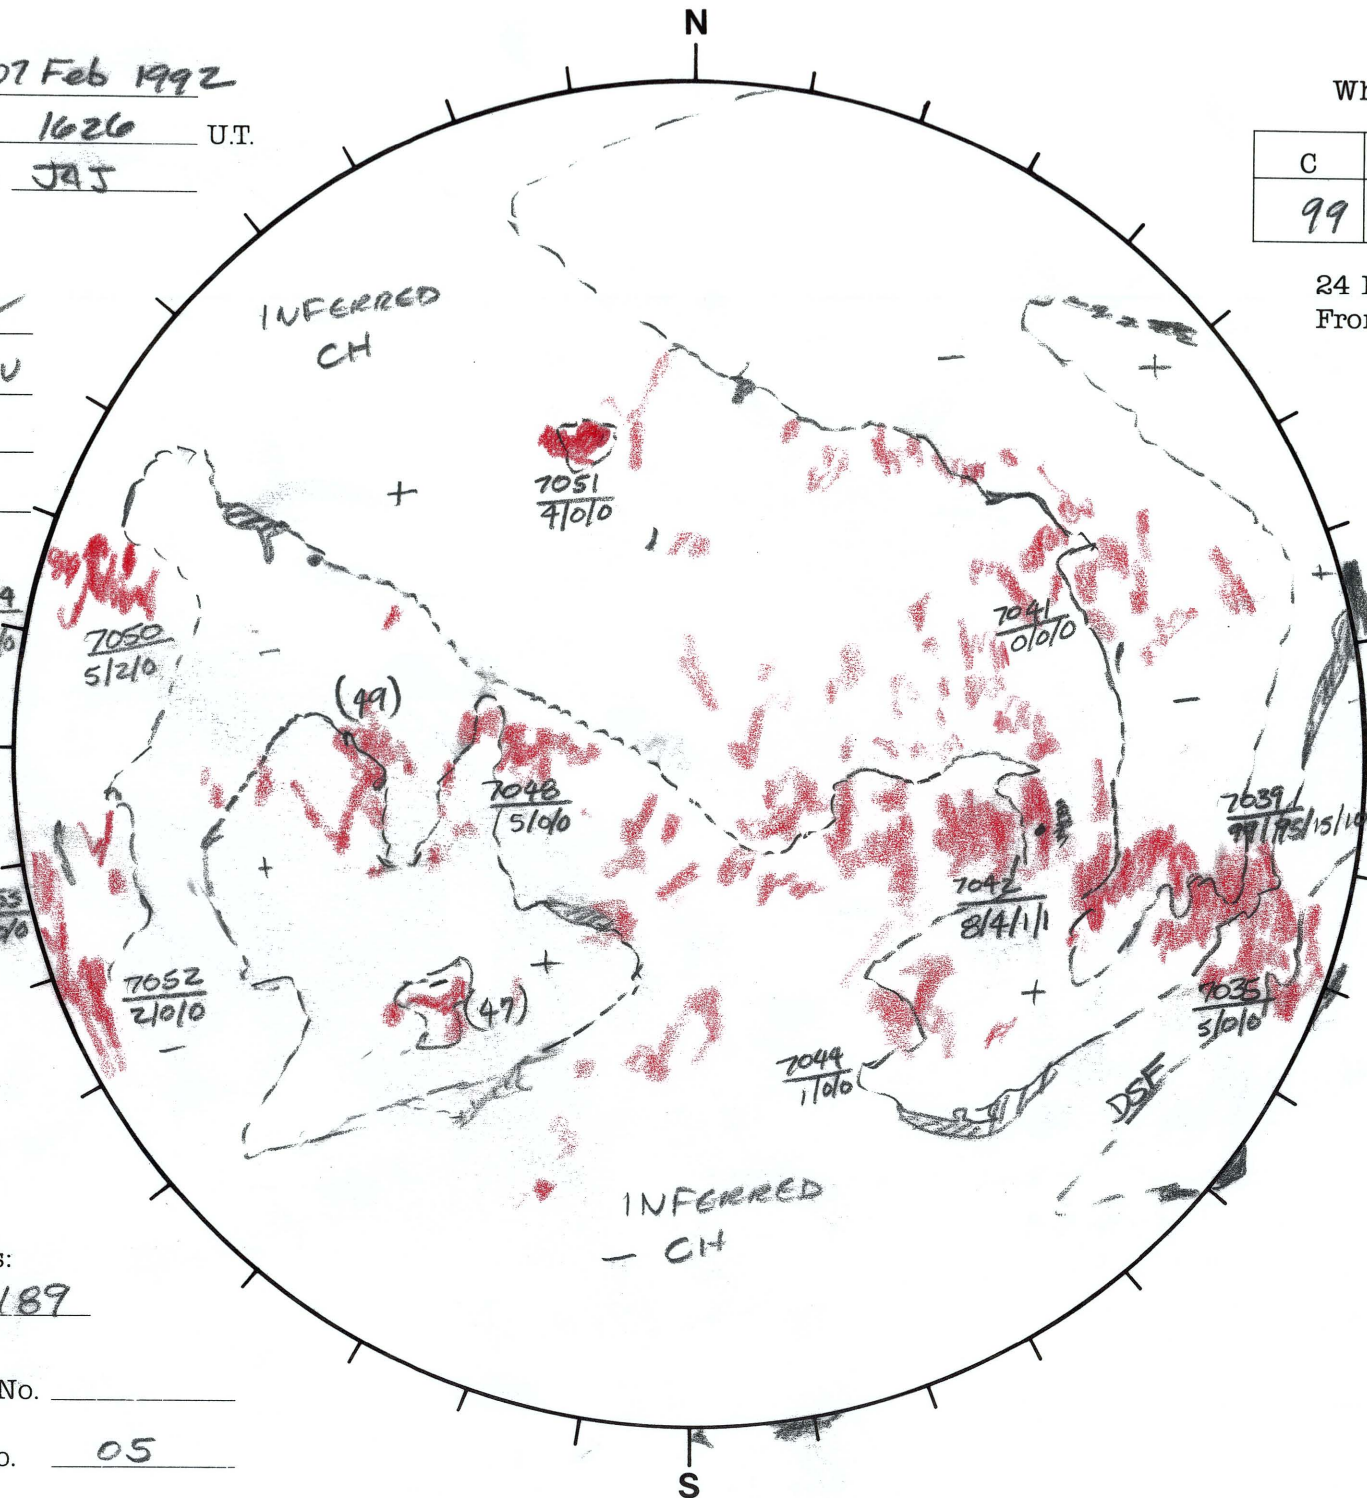

Date: 07 Feb 1992
 Time: 1626 U.T.
 Forecaster: JAJ

Whole Disk Forecast

| C | M | X | P |
|----|----|----|----|
| 99 | 85 | 20 | 20 |

24 Hour Forecast
 From 0000 U.T. to 0000 U.T.

DATA:
 H-alpha
 Sunspots BOV
 10830 _____
 Mag. _____

189 E

W 009

Returning Carringtons:
136 to 189

Next Rgn. No. _____

Next CH No. 05

L_t 278.7
 B_t -6.4
 P_t -14.5