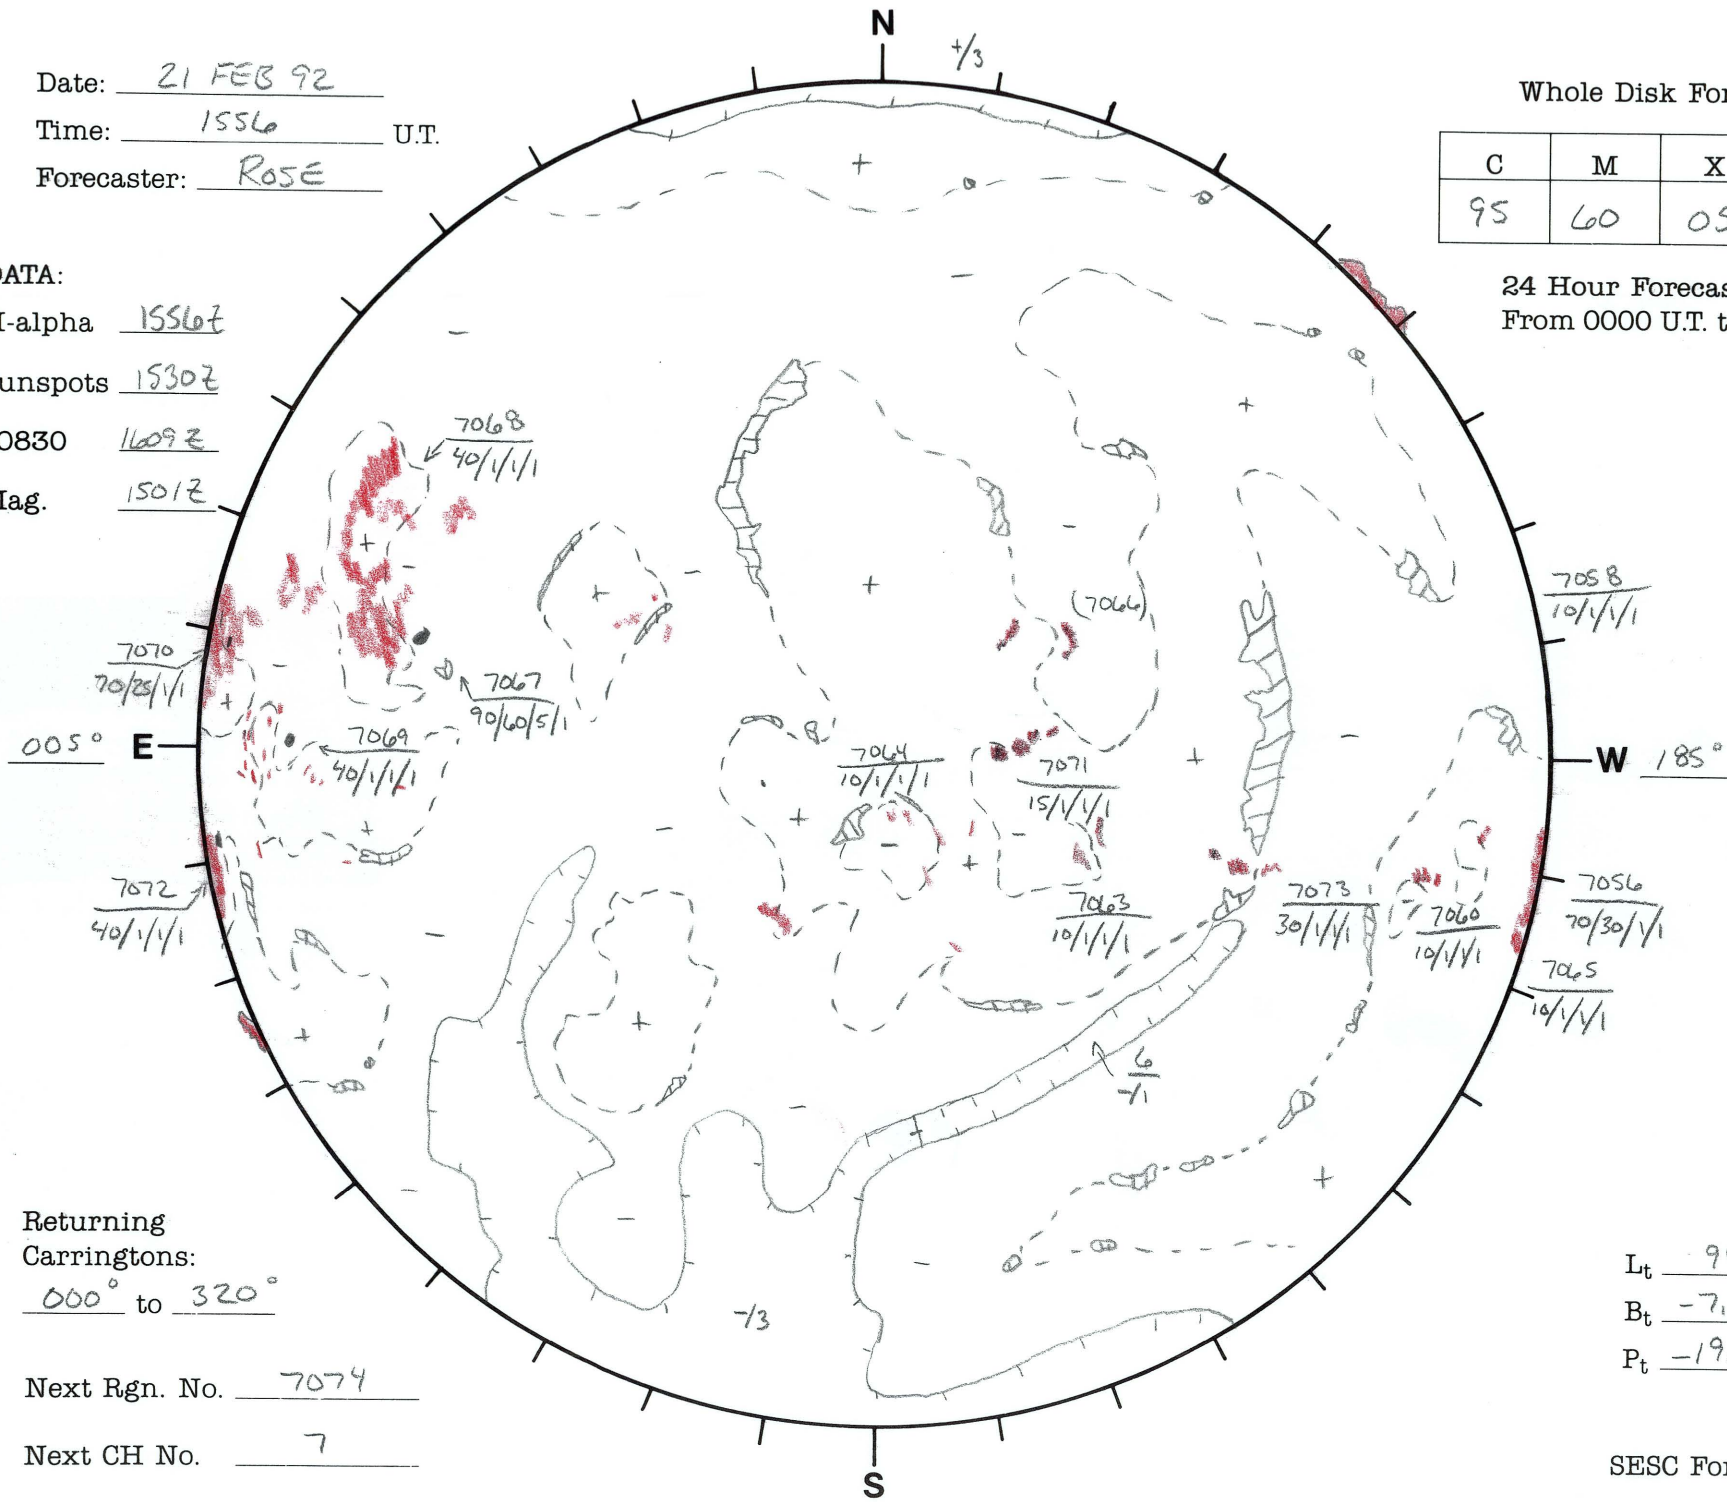

Date: 21 FEB 92
 Time: 1556 U.T.
 Forecaster: ROSE

Whole Disk Forecast

C	M	X	P
95	60	05	01

24 Hour Forecast
 From 0000 U.T. to 0000 U.T.

DATA:
 H-alpha 15567
 Sunspots 15307
 10830 16097
 Mag. 15017

Returning Carringtons:
000° to 320°

Next Rgn. No. 7074

Next CH No. 7

L_t -94.6°
 B_t -7.1°
 P_t -19.3°