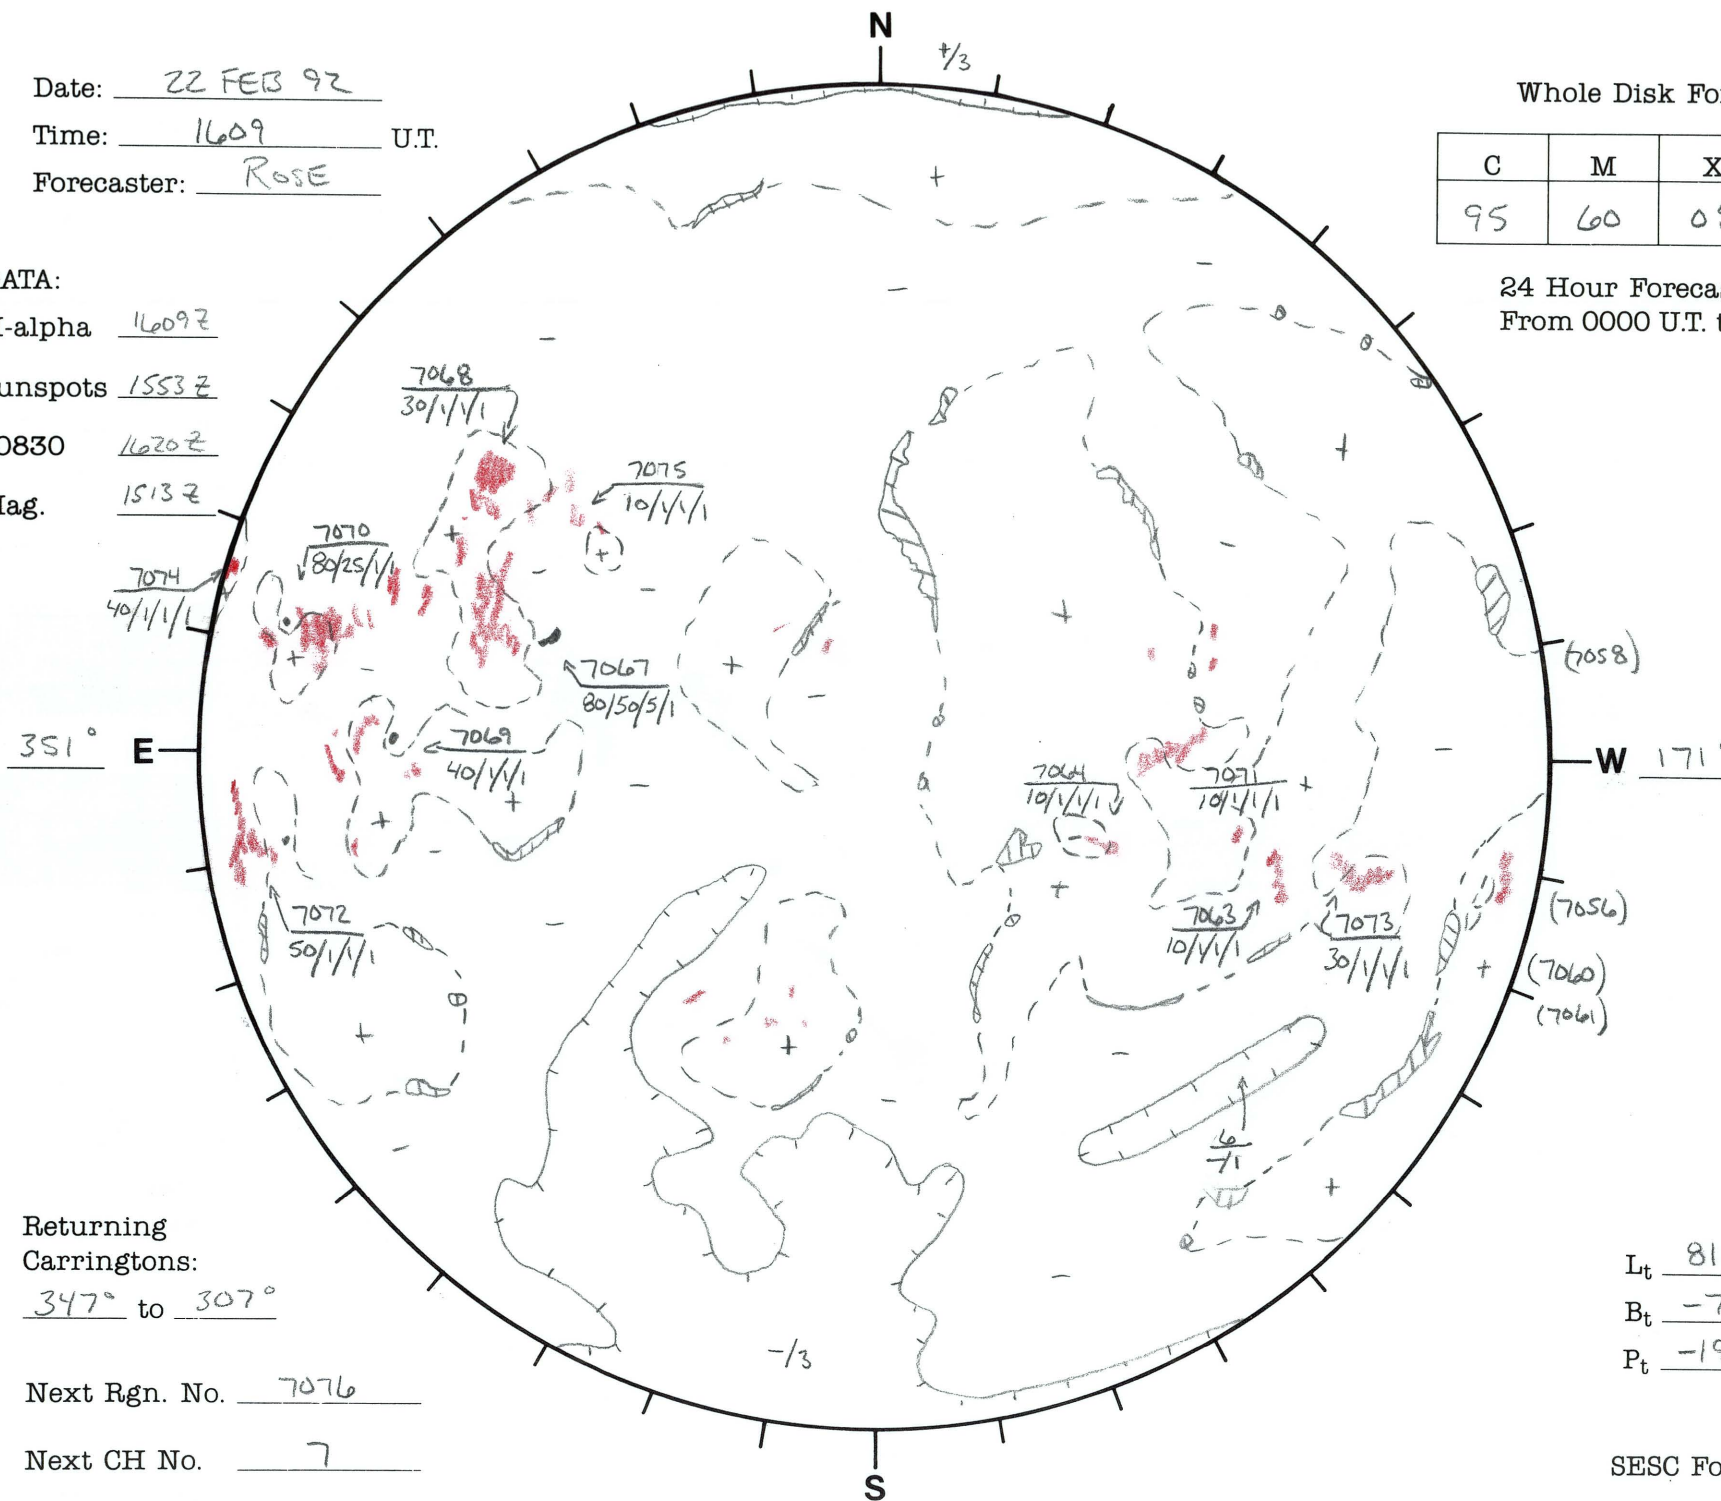

Date: 22 FEB 92
 Time: 1609 U.T.
 Forecaster: ROSE

Whole Disk Forecast

C	M	X	P
95	60	05	01

24 Hour Forecast
 From 0000 U.T. to 0000 U.T.

DATA:
 H-alpha 1609 Z
 Sunspots 1553 Z
 10830 1620 Z
 Mag. 1513 Z

Returning Carringtons:
347° to 307°

Next Rgn. No. 7076

Next CH No. 7

L_t 81.3°
 B_t -7.1°
 P_t -19.6°