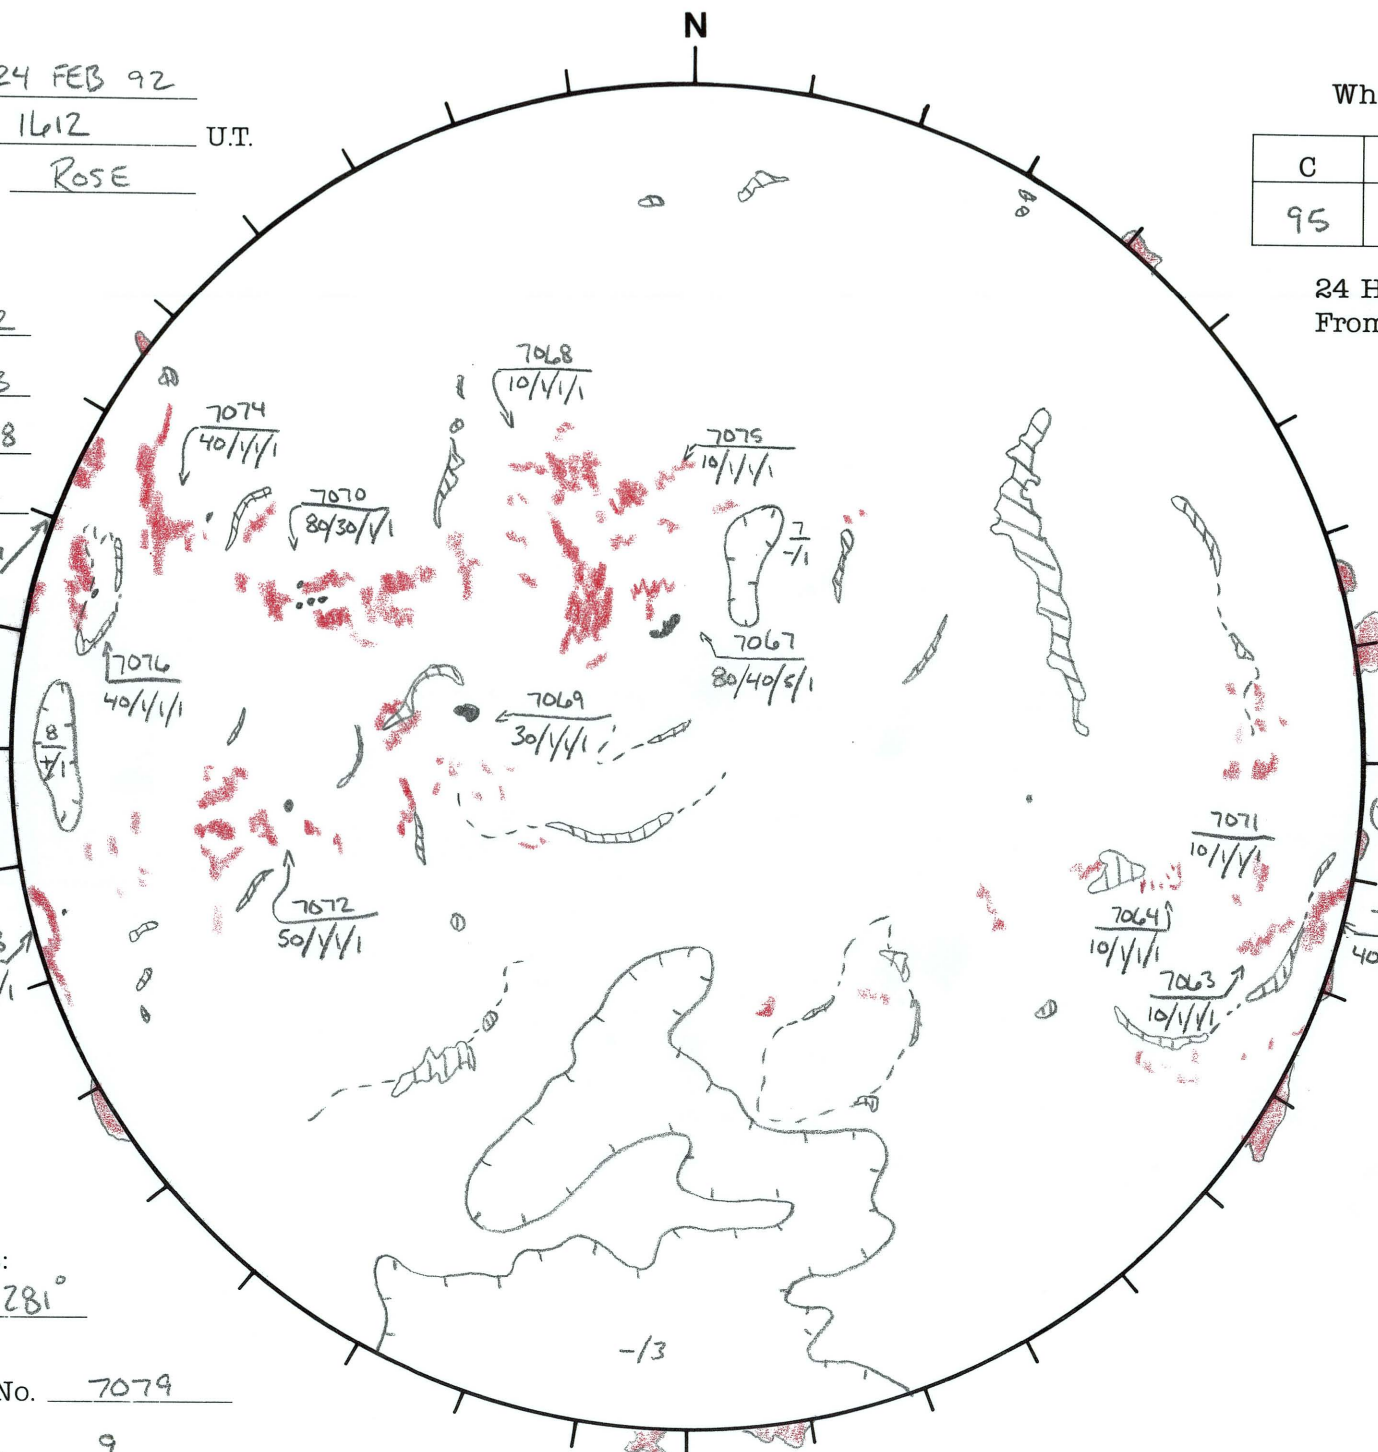

Date: 24 FEB 92  
 Time: 1612 U.T.  
 Forecaster: ROSE

Whole Disk Forecast

C	M	X	P
95	60	05	01

24 Hour Forecast  
 From 0000 U.T. to 0000 U.T.

DATA:

H-alpha 1612

Sunspots 1513

10830 1758

Mag. N/A

325° E

W 145°

Returning Carringtons:  
321° to 281°

L<sub>t</sub> 55.0°  
 B<sub>t</sub> -7.1°  
 P<sub>t</sub> -20.2°

Next Rgn. No. 7079

Next CH No. 9