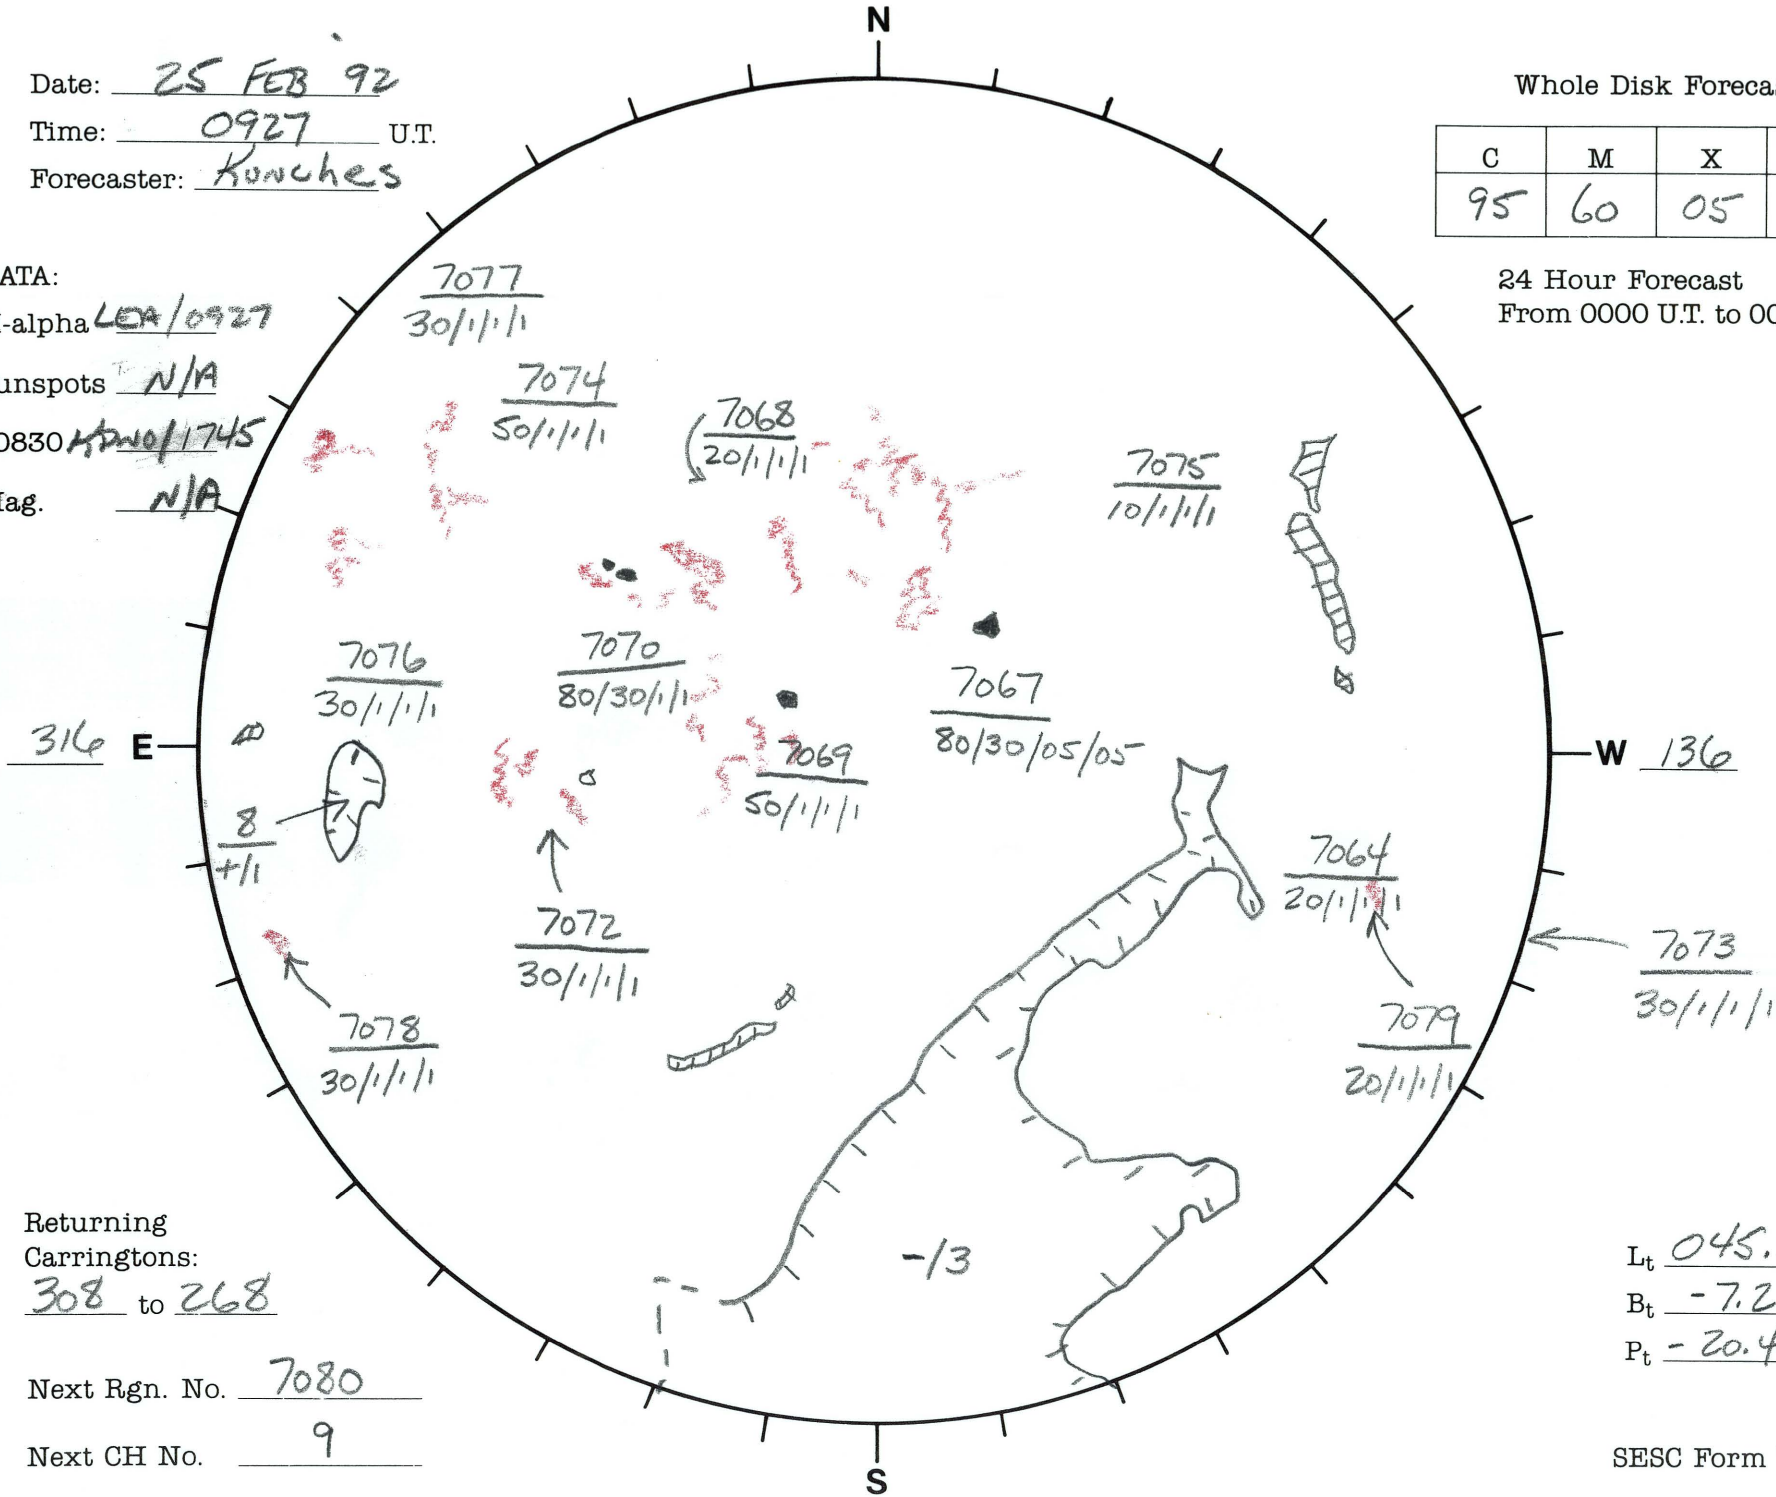

Date: 25 FEB 92
 Time: 0927 U.T.
 Forecaster: Konches

Whole Disk Forecast

C	M	X	P
95	60	05	05

24 Hour Forecast
 From 0000 U.T. to 0000 U.T.

DATA:
 H-alpha LEA/0927
 Sunspots N/A
 10830 ADNO/1745
 Mag. N/A

Returning Carringtons:
308 to 268

Next Rgn. No. 7080

Next CH No. 9

L_t 045.5
 B_t -7.2
 P_t -20.4