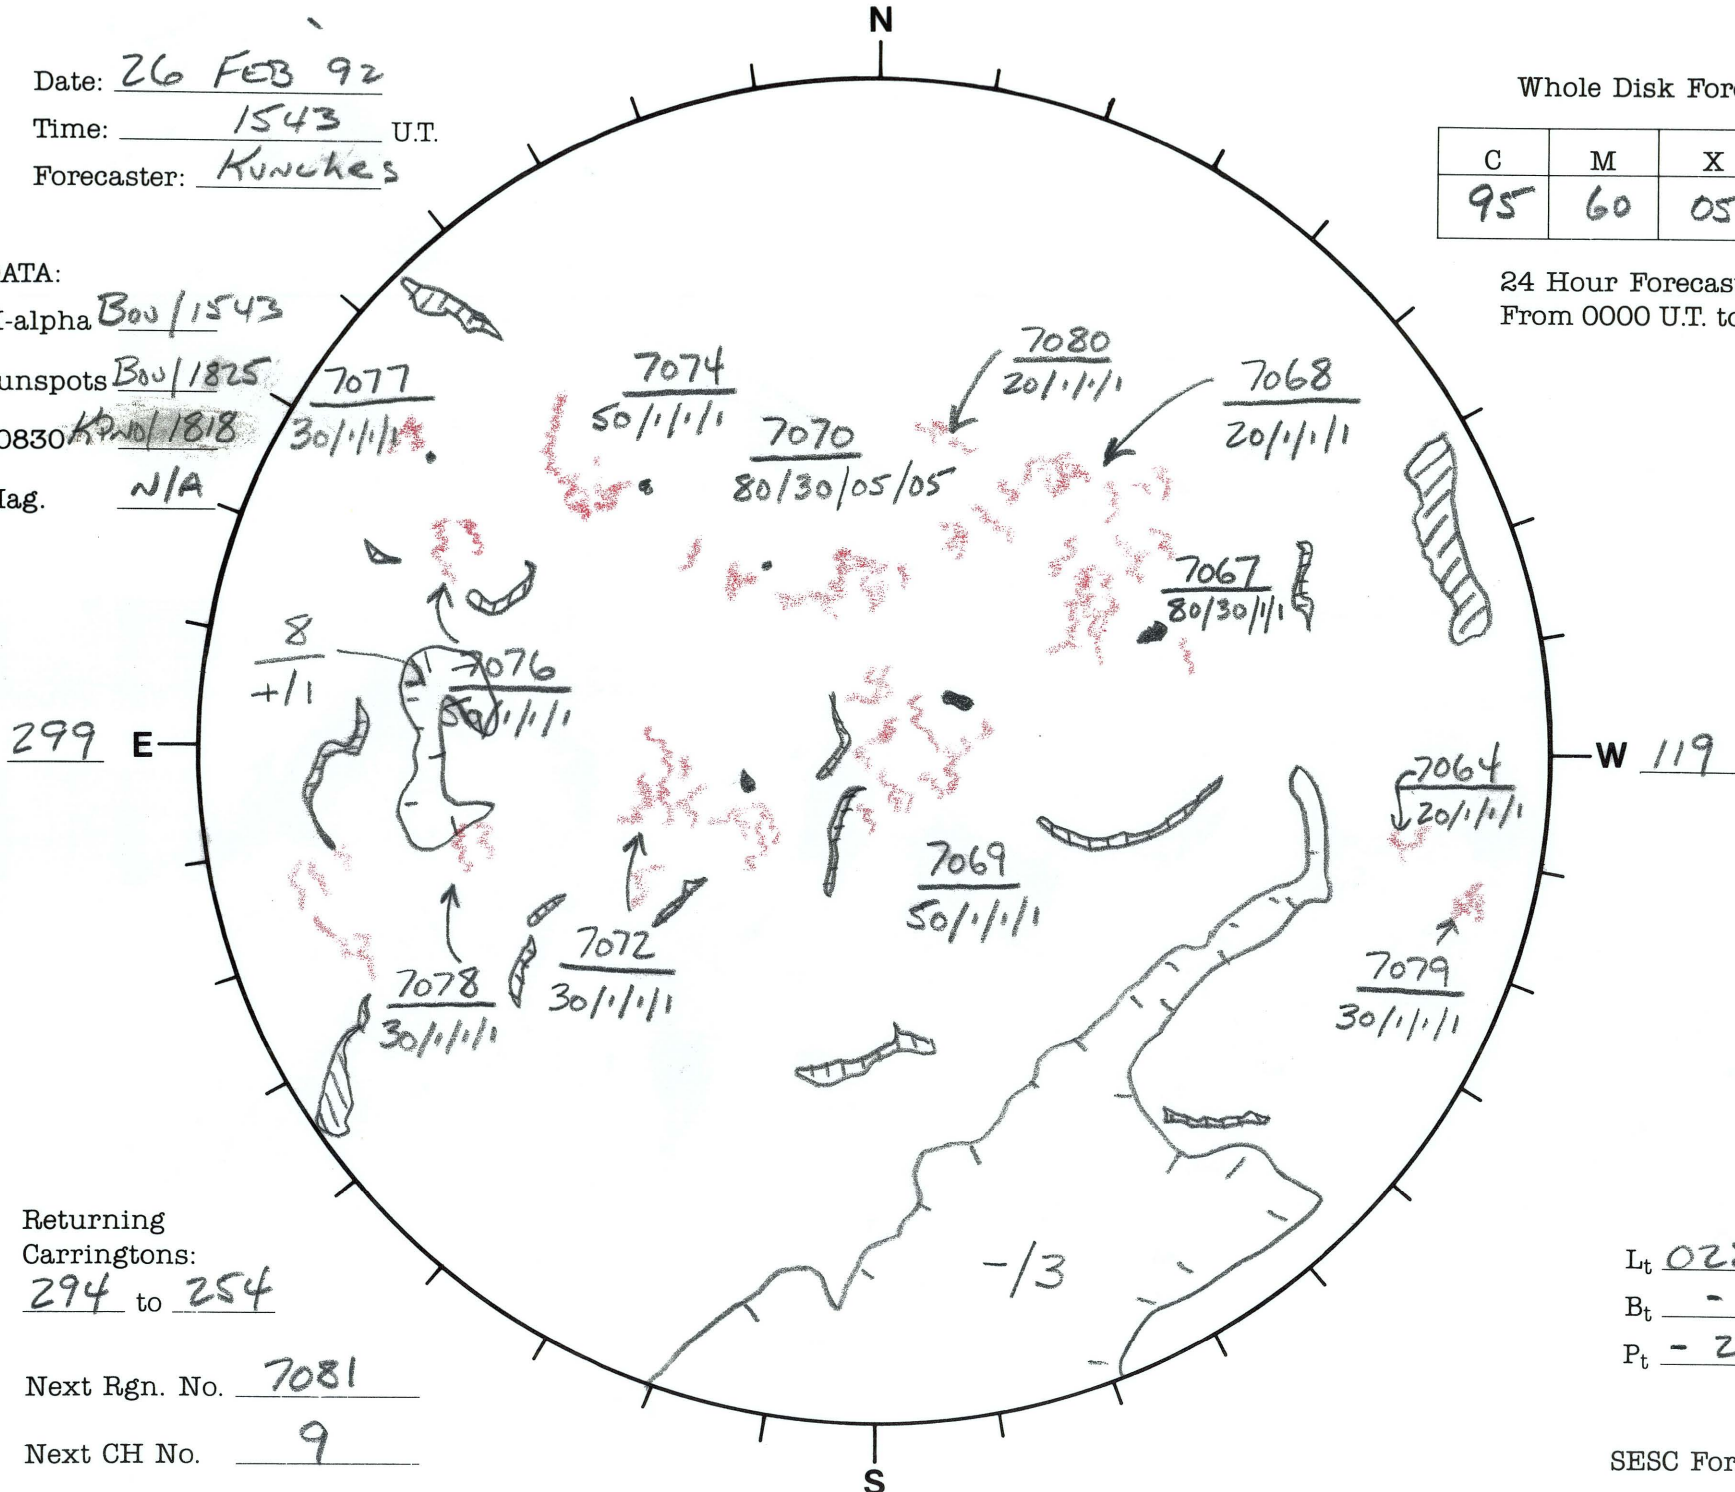

Date: 26 FEB 92
 Time: 1543 U.T.
 Forecaster: Kunche

Whole Disk Forecast

C	M	X	P
95	60	05	05

24 Hour Forecast
 From 0000 U.T. to 0000 U.T.

DATA:
 H-alpha B00/1543
 Sunspots B00/1825
 10830 Kp00/1818
 Mag. N/A

Returning Carringtons:
294 to 254

Next Rgn. No. 7081
 Next CH No. 9

L_t 028.9
 B_t -7.2
 P_t -20.7